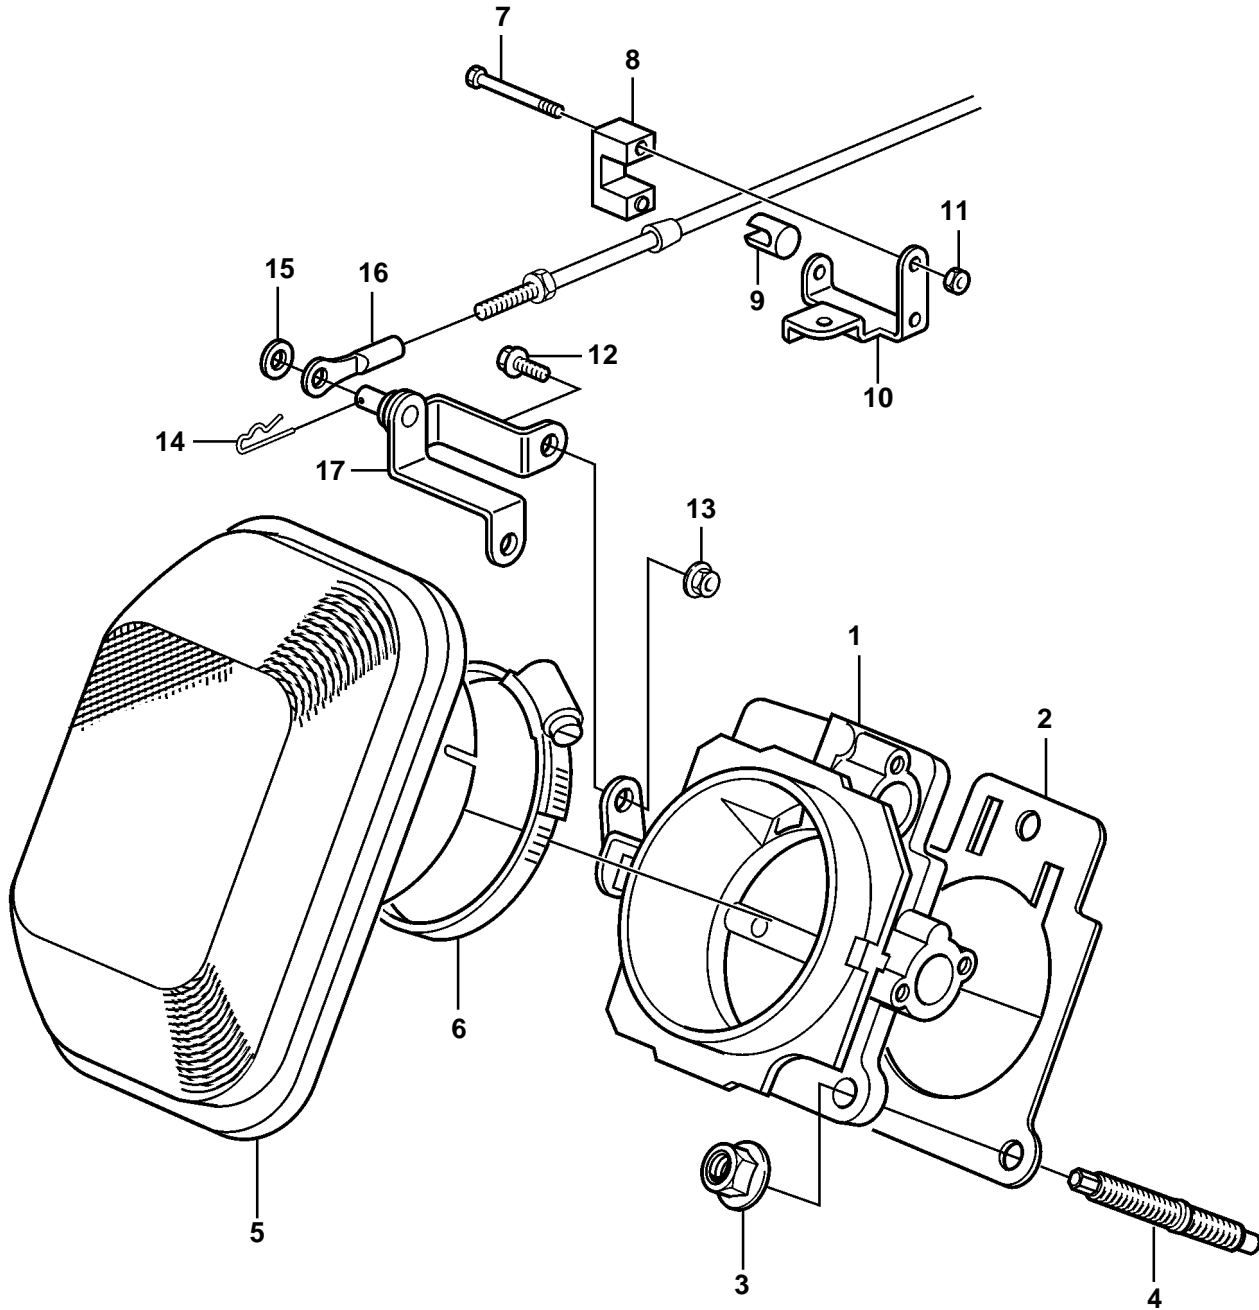

8.1Gi-E, 8.1Gi-EF, 8.1OSi-A, 8.1OSi-AF, 8.1Gi-E

8.1Gi-E, 8.1Gi-EF, 8.1OSi-A, 8.1OSi-AF, 8.1Gi-E

REF	PART NO.	QTY	DESCRIPTION	NOTES
1	3861008	1	Throttle body	
	3857698	1	• Valve, idle air control	
	3857487	1	• Sensor, throttle position	
2	3861007	1	Gasket	
3	981124	3	Flange nut	
4	3857486	3	Stud	
5	3861345	1	Flame arrestor	
		1	• SensorMAT	NOT SERVICED
6	3588160	1	Clamp	
7	3852048	1	Screw	
8	3850266	1	Anchorage	
9	3852019	1	Retainer	
10	3860857	1	Bracket	
11	3852118	1	Nut	
12	3853428	1	Screw	5/16"-18
	3852373	1	Screw	1/4"-20
13	3852009	1	Nut	5/16"-18
	3852118	1	Nut	1/4"-20
14	3852052	1	Cotter pin	
15	3852193	1	Washer	
16	3850941	1	Adapter	
17	3860952	1	Bracket	