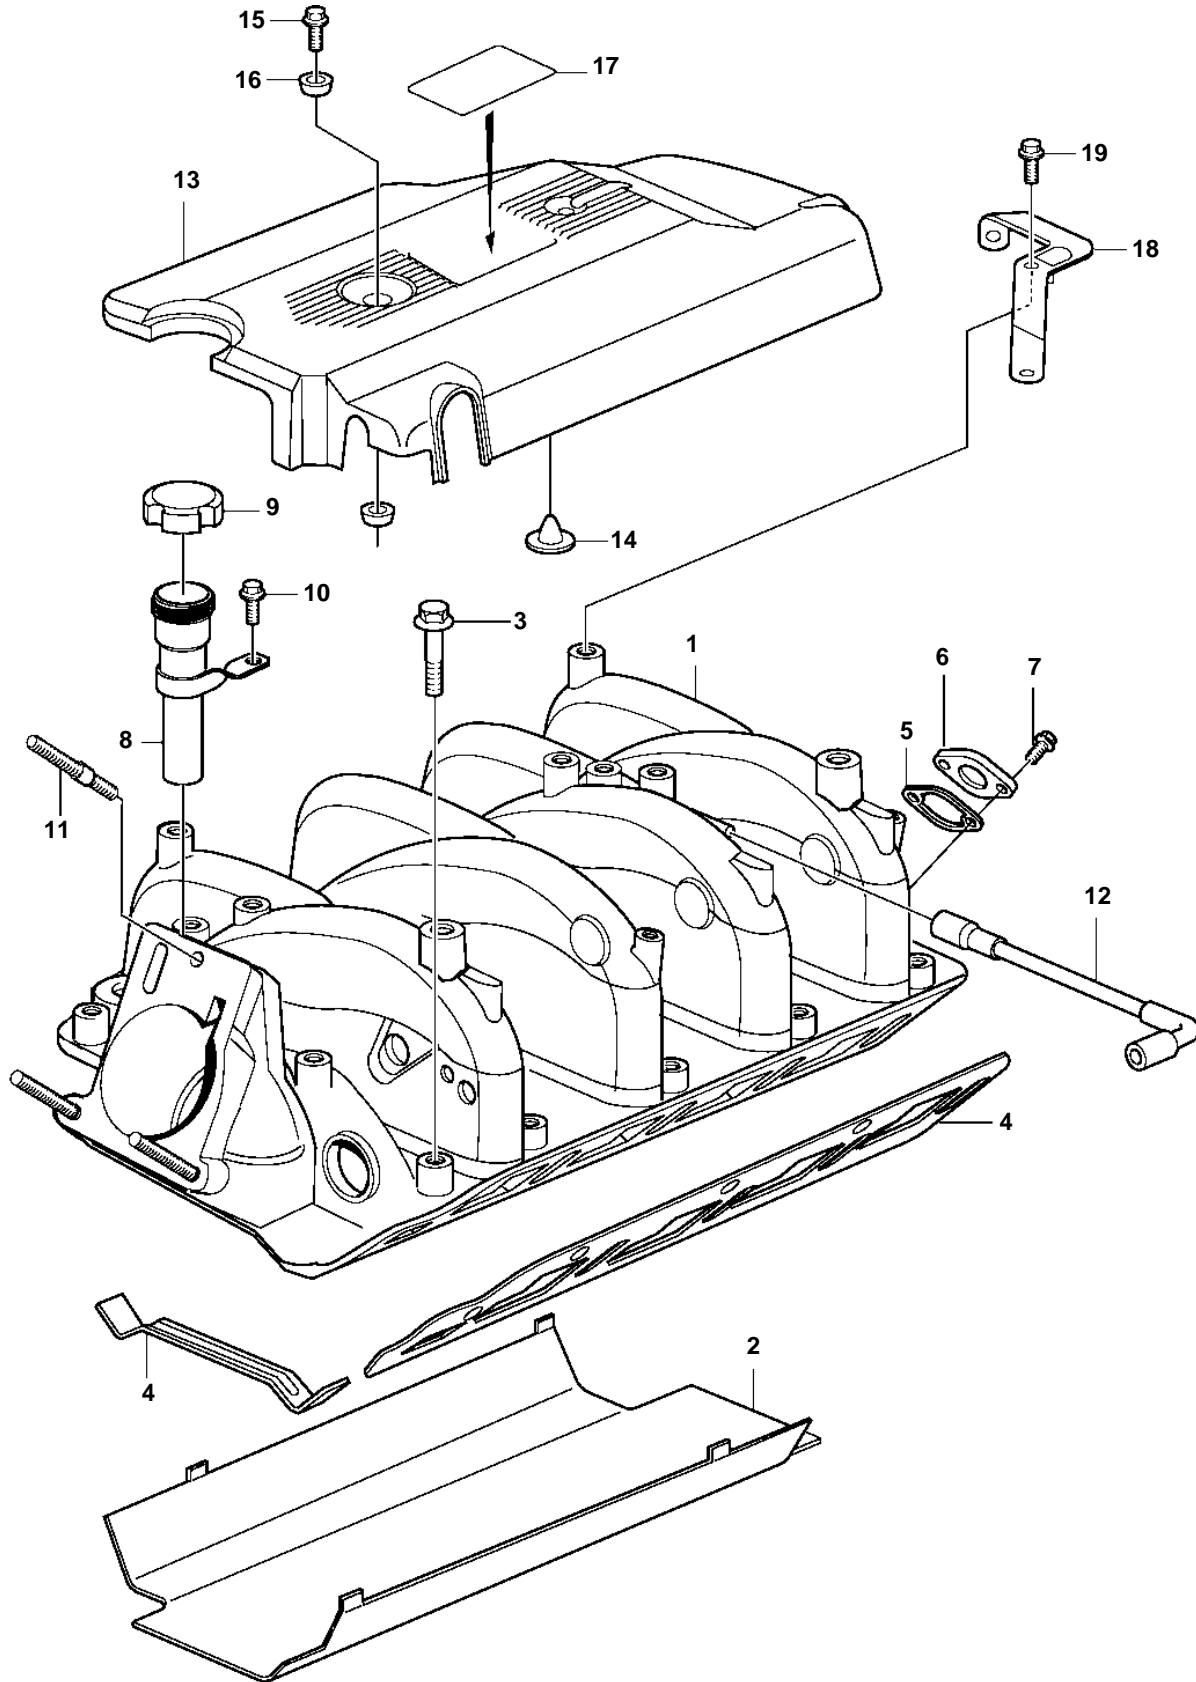

8.1GXi-D, 8.1GXi-DF, 8.1GXii-D

8.1GXi-D, 8.1GXi-DF, 8.1GXii-D

REF	PART NO.	QTY	DESCRIPTION	NOTES
1	888100	1	Manifold	EARLIER PROD
	3808519	1	Manifold	LATER PROD
2	3861324	1	Shield	
3	3861261	10	Screw	EARLIER PROD
	3808529	10	Screw	LATER PROD
4	3861290	1	Gasket	EARLIER PROD
	3808528	1	Gasket	LATER PROD
5	3861023	1	Gasket	
6		1	Cover	
7	3861255	2	Screw	
8	3861250	1	Screw	
9	3861333	1	Tube	
10	3863006	1	Cap	
11	3861299	1	Hose	
12	3857486	3	Stud	
13	3860925	1	Cover	
14	3859005	3	· Grommet	
15		2	· Screw	NOT SERVICED
16		4	· Grommet	NOT SERVICED
17	3861896	1	Decal	8.1GXi
18	3861388	1	Bracket	
19	946544	1	Flange screw	