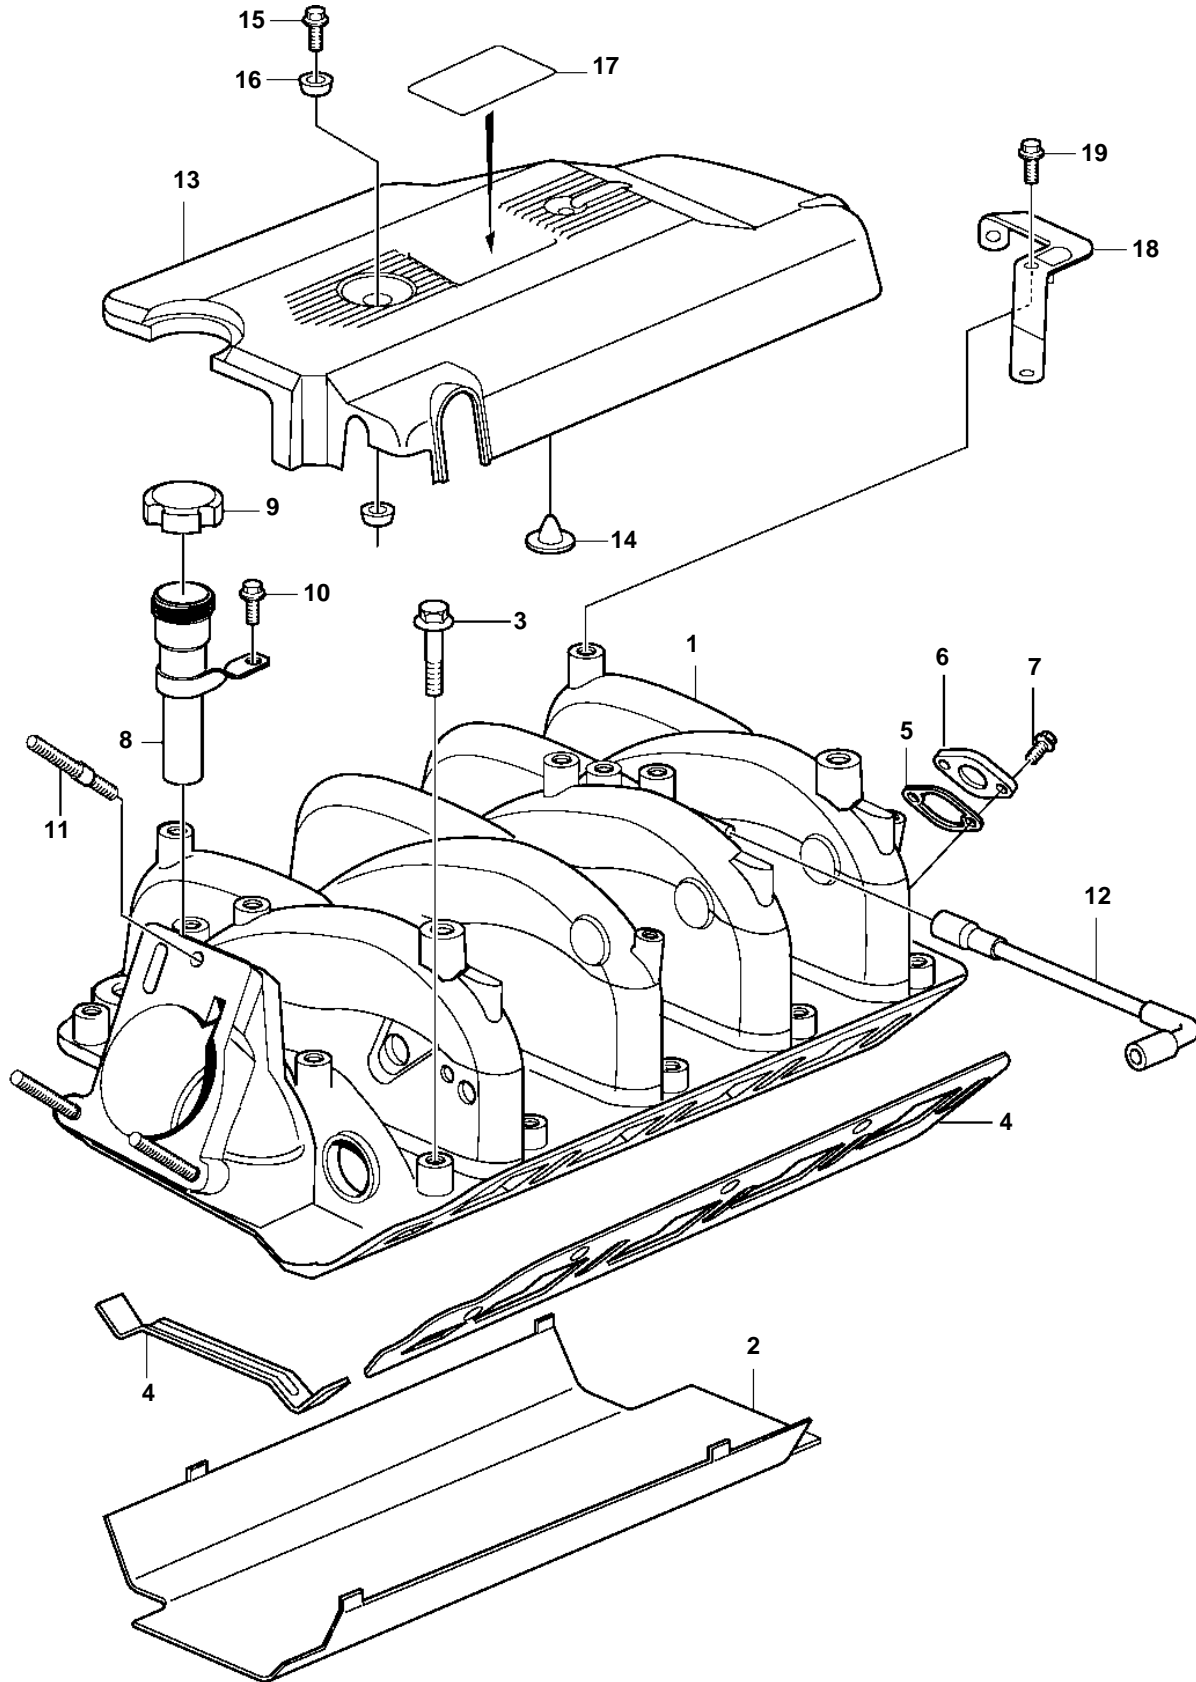

8.1Gi-E, 8.1Gi-EF, 8.1Gi-E

8.1Gi-E, 8.1Gi-EF, 8.1Gi-E

REF	PART NO.	QTY	DESCRIPTION	NOTES
1	888100	1	Manifold	EARLIER PROD
	3808519	1	Manifold	LATER PROD
2	3861324	1	Shield	
3	3861261	10	Screw	EARLIER PROD
	3808529	10	Screw	LATER PROD
4	3861290	1	Gasket	EARLIER PROD
	3808528	1	Gasket	LATER PROD
5	3861023	1	Gasket	
6		1	Cover	
7	3861255	2	Screw	
8	3861250	1	Screw	
9	3861333	1	Tube	
10	3863006	1	Cap	
11	3861299	1	Hose	
12	3857486	3	Stud	
13	3860925	1	Cover	
14	3859005	3	· Grommet	
15		2	· Screw	NOT SERVICED
16		4	· Grommet	NOT SERVICED
17	3861895	1	Decal	8.1Gi
18	3861388	1	Bracket	
19	946544	1	Flange screw	