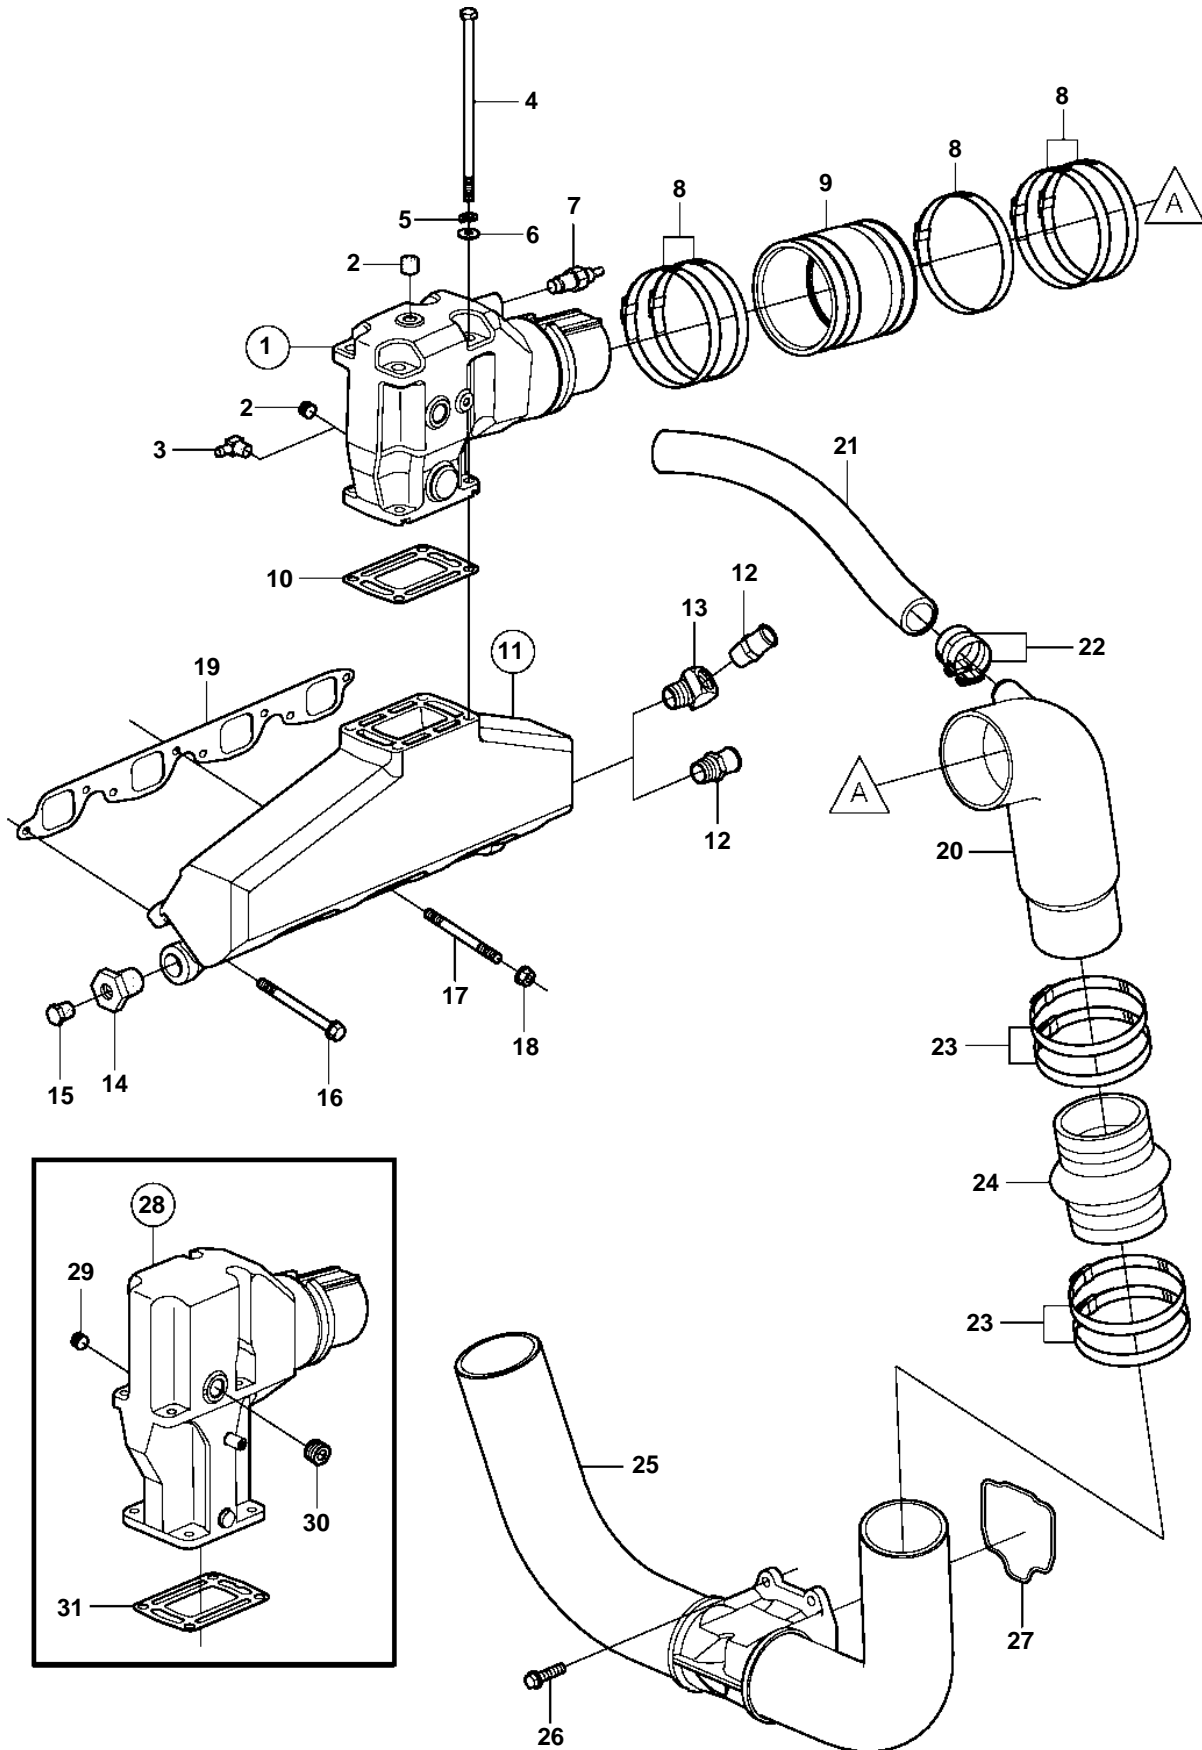

8.1Gi-E, 8.1Gi-EF, 8.1GXi-D, 8.1GXi-DF

8.1Gi-E, 8.1Gi-EF, 8.1GXi-D, 8.1GXi-DF

REF	PART NO.	QTY	DESCRIPTION	NOTES
1	3863061	2	Exhaust riser	
2	3850740	3	· Plug	
3	3853597	1	Elbow	
4	3852830	8	Screw	
5	3852002	8	Lock washer	
6	980933	8	Washer	
7	3862500	2	Temperature sensor	
8	3863443	10	Clamp	
9	3852696	8	Exhaust hose	
10	3863191	1	Gasket kit	Contains 2 riser gaskets.
11	3860855	2	Manifold	
12	3861159	2	Nipple	
13	983563	X	Elbow	45°
14	3861160	2	Fitting	
15	3850802	2	Plug	
16	945444	8	Flange screw	
17	982974	8	Stud	
18	945408	8	Flange nut	
19	3852472	2	Gasket	
20	3863461	1	Exhaust pipe	STARBOARD
	3863462	1	Exhaust pipe	PORT
21	3862206	1	Exhaust hose	
22	3863440	4	Clamp	
23	3863442	8	Clamp	
24	3863450	2	Bellows	
25	3858873	1	Exhaust pipe	
26	3855472	4	Flange screw	
27	3587651	1	Sealing kit	
28	3862907	X	Exhaust pipe kit	3.00" (76mm)
29	3850740	X	Plug	
30	3850999	X	Plug	
31	3863191	X	Gasket kit	Contains 2 riser gaskets.