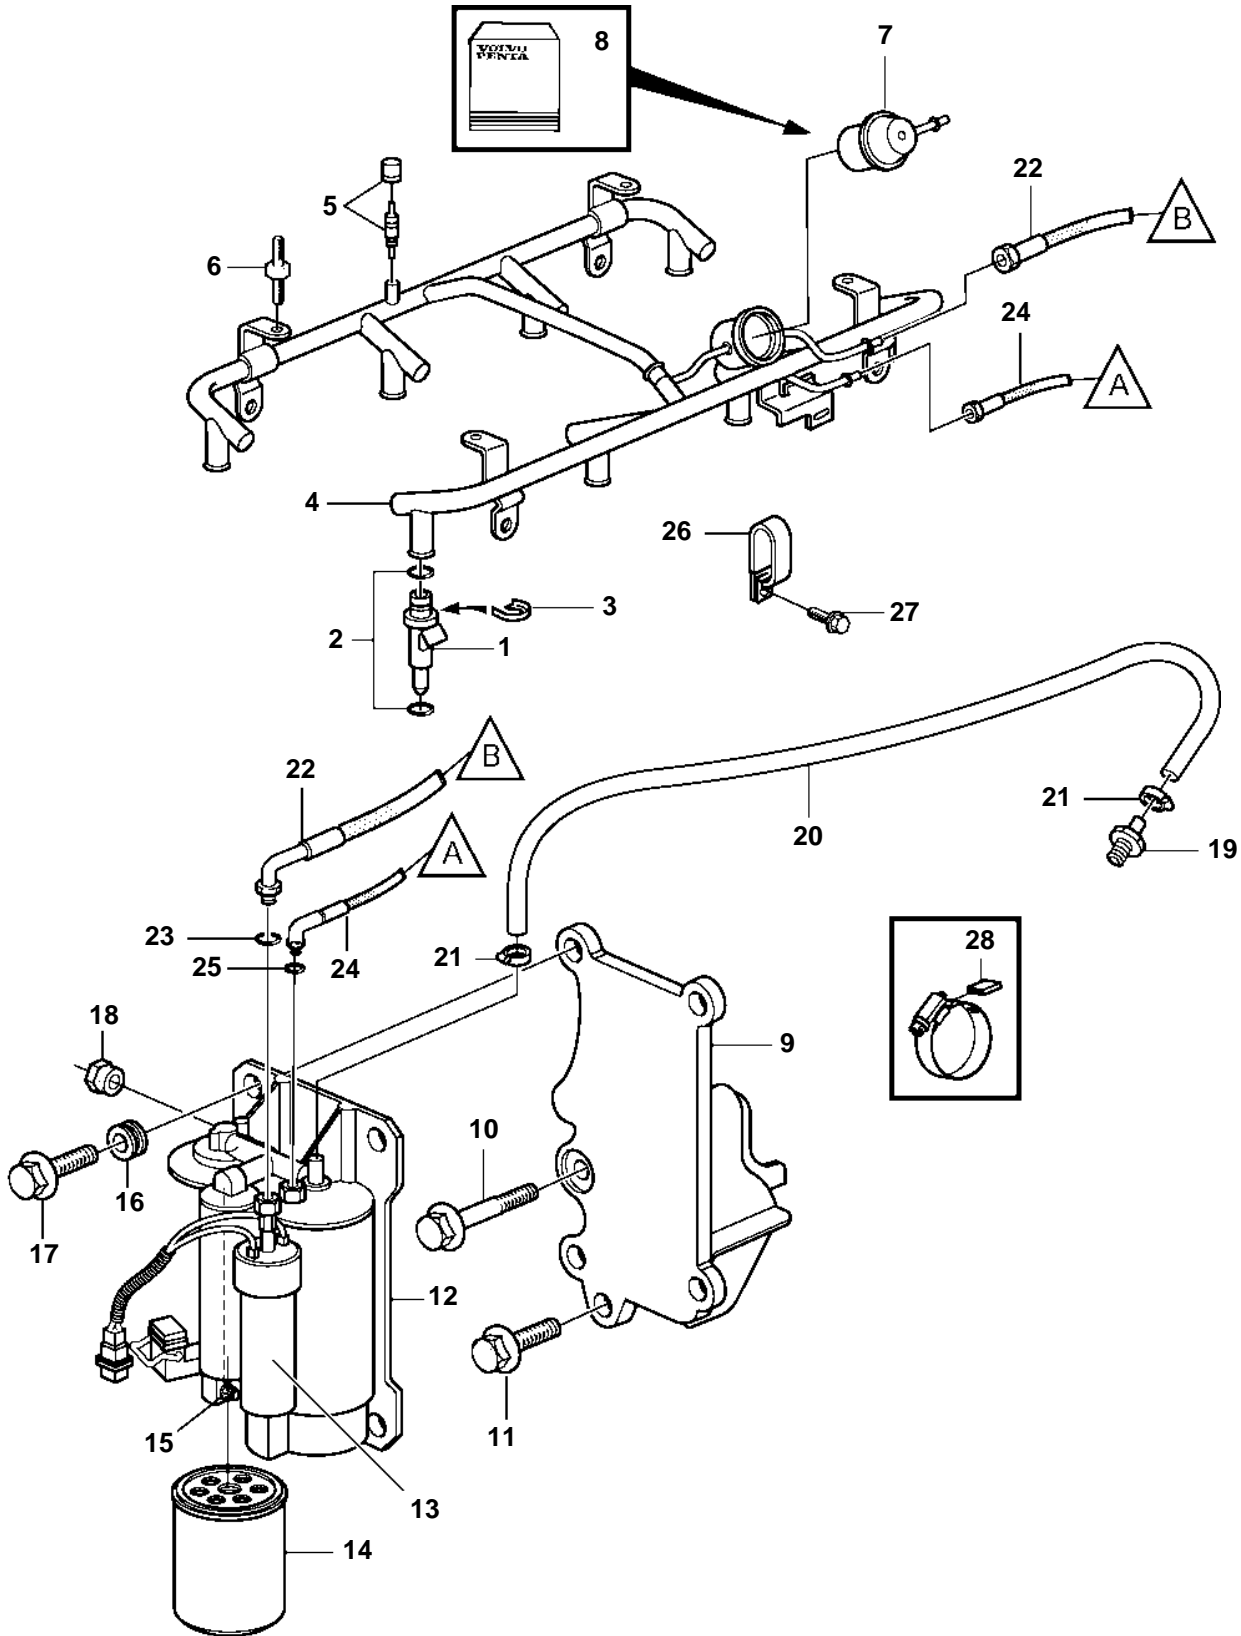

8.1Gi-E, 8.1GXi-D, 8.1OSi-A

8.1Gi-E, 8.1GXi-D, 8.1OSi-A

REF	PART NO.	QTY	DESCRIPTION	NOTES
1	3861278	8	Injector	
2	3861291	1	Sealing kit	
3	3861293	1	Retainer kit	
4	3861280	1	Fuel pipe	
5	3857698	1	Valve	
		1	· Cap	
6	3861320	2	Stud	
7	3808522	1	Pressure regulator	
8	3861268	1	Sealing kit	
9	3860956	1	Bracket	
10	973093	1	Flange screw	
11	973086	1	Flange screw	
12	3861355	1	Fuel pump kit	
13	3588865	1	· Fuel pump kit	HIGH PRESSURE PUMP
14	3862228	1	· Fuel filter	
15	3853616	1	· Protective cap	
16	3861396	4	· Rubber bushing	
17	982702	4	Flange screw	
18	3857816	1	Bushing	
19	3860290	1	Impulse limiter	
20	3860284	1	Hose	
21	3860413	2	Clamp	
22	3862638	1	Fuel line	
23	3850423	1	· O-ring	
24	3862639	1	Fuel line	
25	3850424	1	· O-ring	
26	3860412	3	Clamp	
27		3	Screw	
28	3861999	2	Cover	W=0.300" (7.6mm)