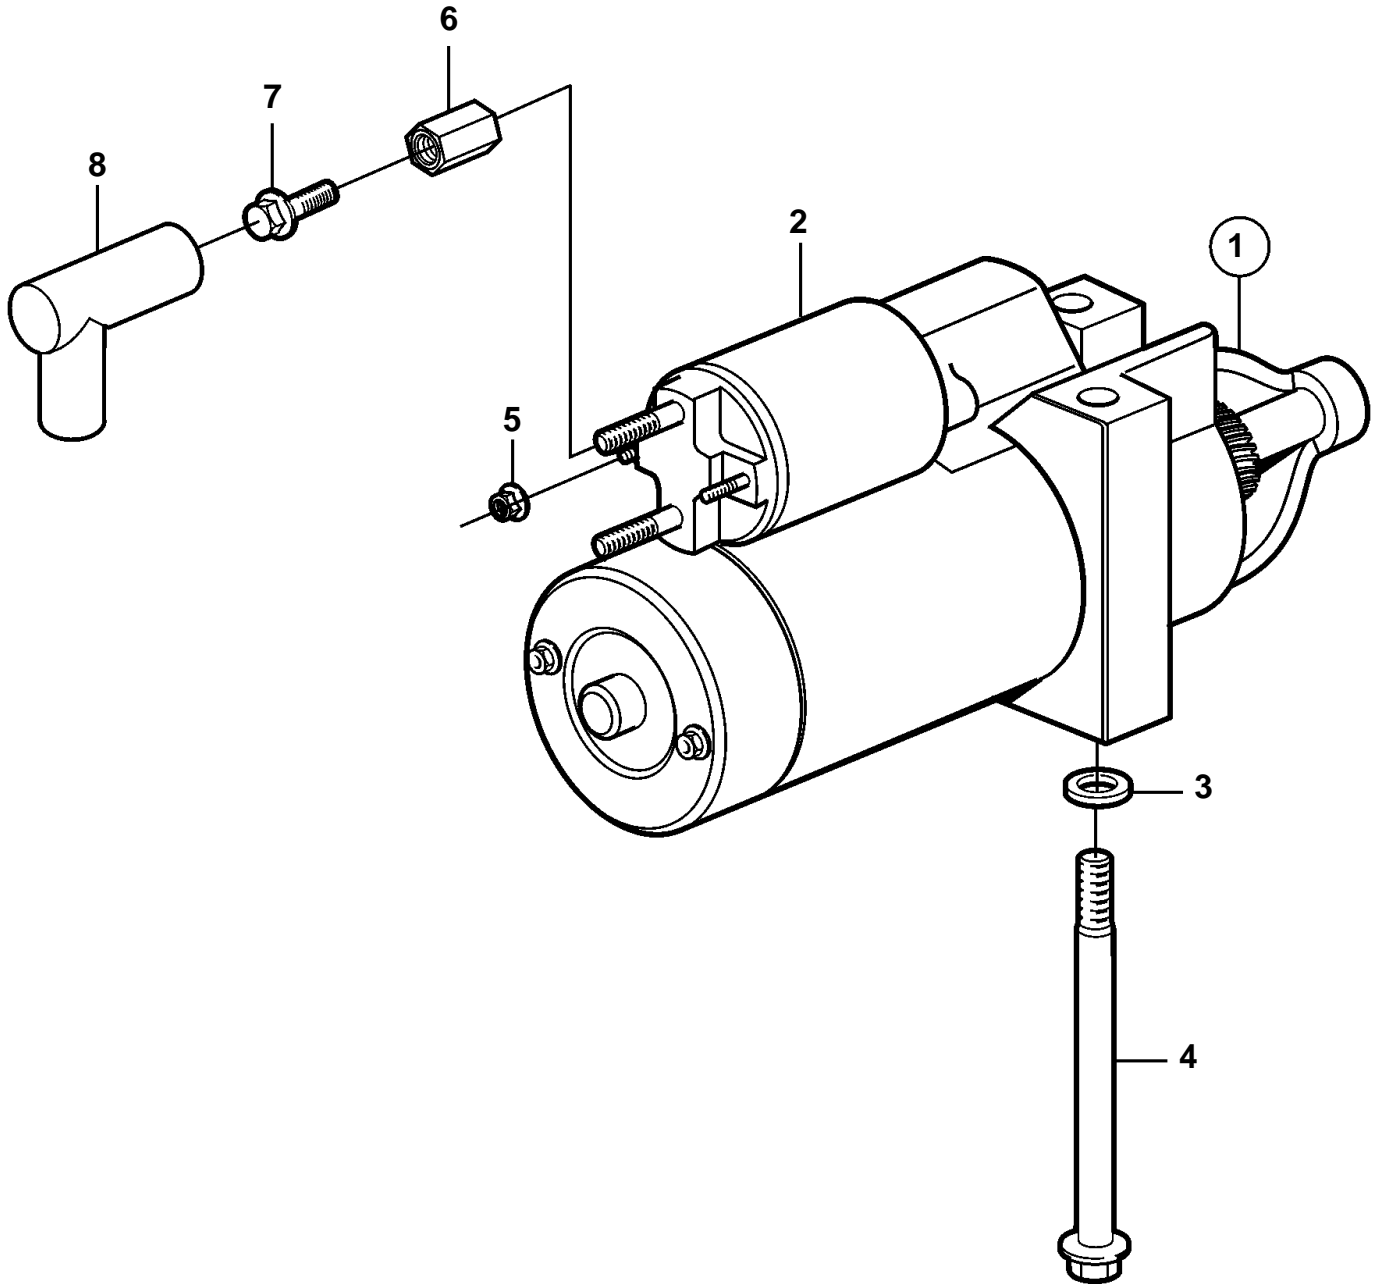

8.1Gi-E, 8.1Gi-EF, 8.1GXi-D, 8.1GXi-DF, 8.1OSi-A, 8.1OSi-AF

22916

8.1Gi-E, 8.1Gi-EF, 8.1GXi-D, 8.1GXi-DF, 8.1OSi-A, 8.1OSi-AF

REF	PART NO.	QTY	DESCRIPTION
1	3860566	1	Starter motor
2	3810300	1	· Solenoid kit
3	3854496	2	Washer
4	3857936	2	Screw
5	949874	1	Lock nut
6	855314	1	Nut
7	947107	1	Flange screw
8	855798	1	Protecting sleeve