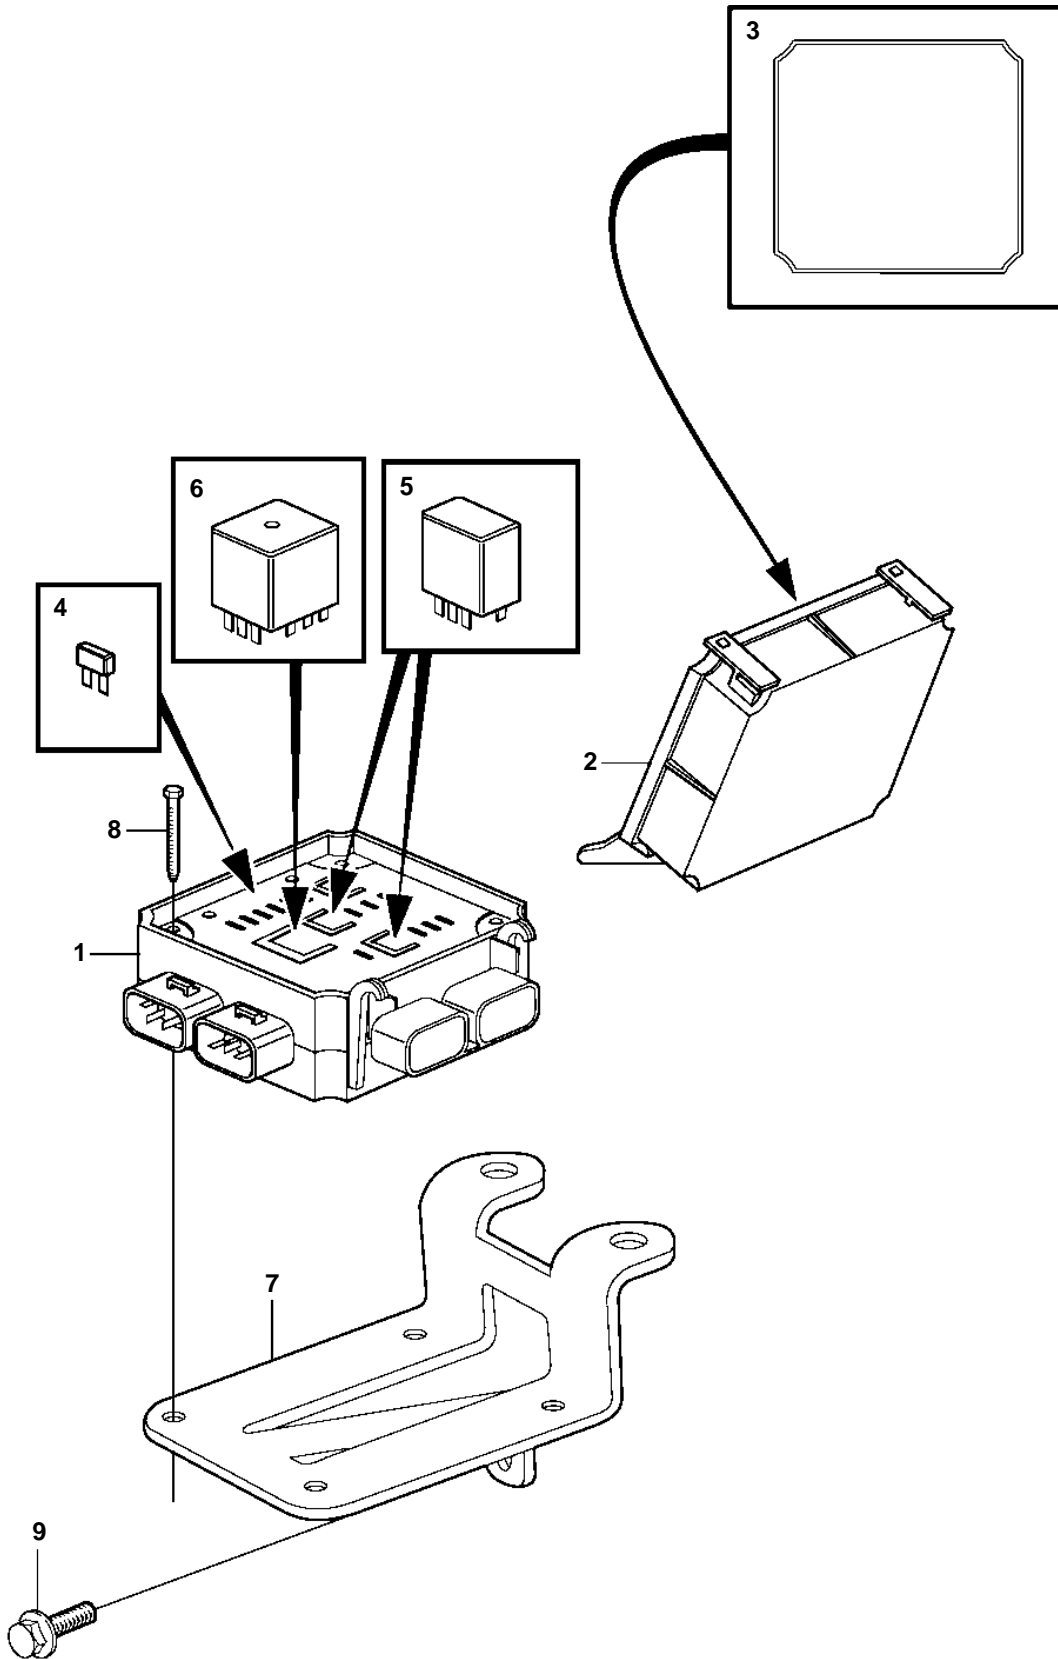

8.1Gi-E, 8.1Gi-EF, 8.1GXi-D, 8.1GXi-DF, 8.1OSi-A, 8.1OSi-AF, 8.1GiI-E, 8.1GXiI-D

8.1Gi-E, 8.1Gi-EF, 8.1GXi-D, 8.1GXi-DF, 8.1OSi-A, 8.1OSi-AF, 8.1GiI-E, 8.1GXil-D

REF	PART NO.	QTY	DESCRIPTION	NOTES
1		1	Fuse box	
2		1	· Lid	NOT SERVICED
3		1	· Seal	NOT SERVICED
4	3861373	X	· Fuse	15A
	3861374	X	· Fuse	20A
5	3861376	2	· Relay	
6	3861375	1	· Starter relay	
7	3862647	1	Bracket	
8	955234	4	Screw	
9	3852568	1	Screw	