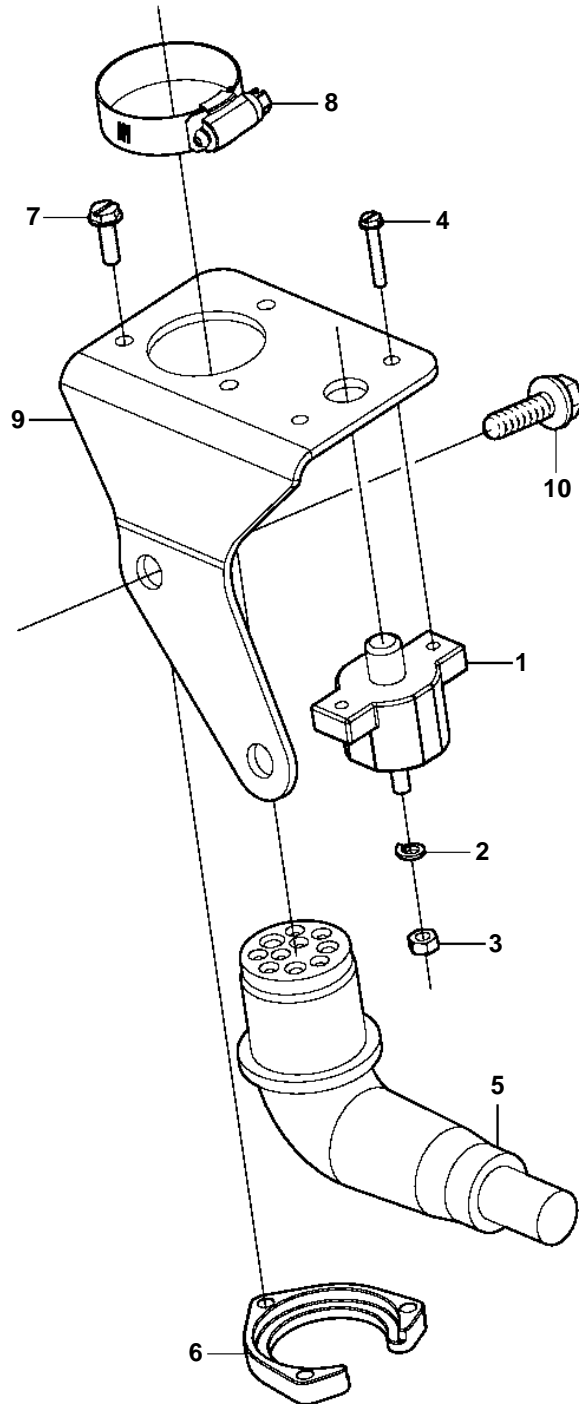

8.1Gi-E, 8.1Gi-EF, 8.1GXi-D, 8.1GXi-DF, 8.1OSi-A, 8.1OSi-AF

8.1Gi-E, 8.1Gi-EF, 8.1GXi-D, 8.1GXi-DF, 8.1OSi-A, 8.1OSi-AF

REF	PART NO.	QTY	DESCRIPTION	NOTES
1	3854164	1	Breaker	
2	3852001	2	Lock washer	
3	3852064	2	Nut	
4	3853620	2	Screw	
5		1	Wiring harness	
6	3852825	1	Retainer	
7	3852208	3	Screw	
8	3863440	1	Clamp	
9	3862663	1	Bracket	
10	946441	2	Screw	
11	3863454	1	Alarm	Mounted at the helm.