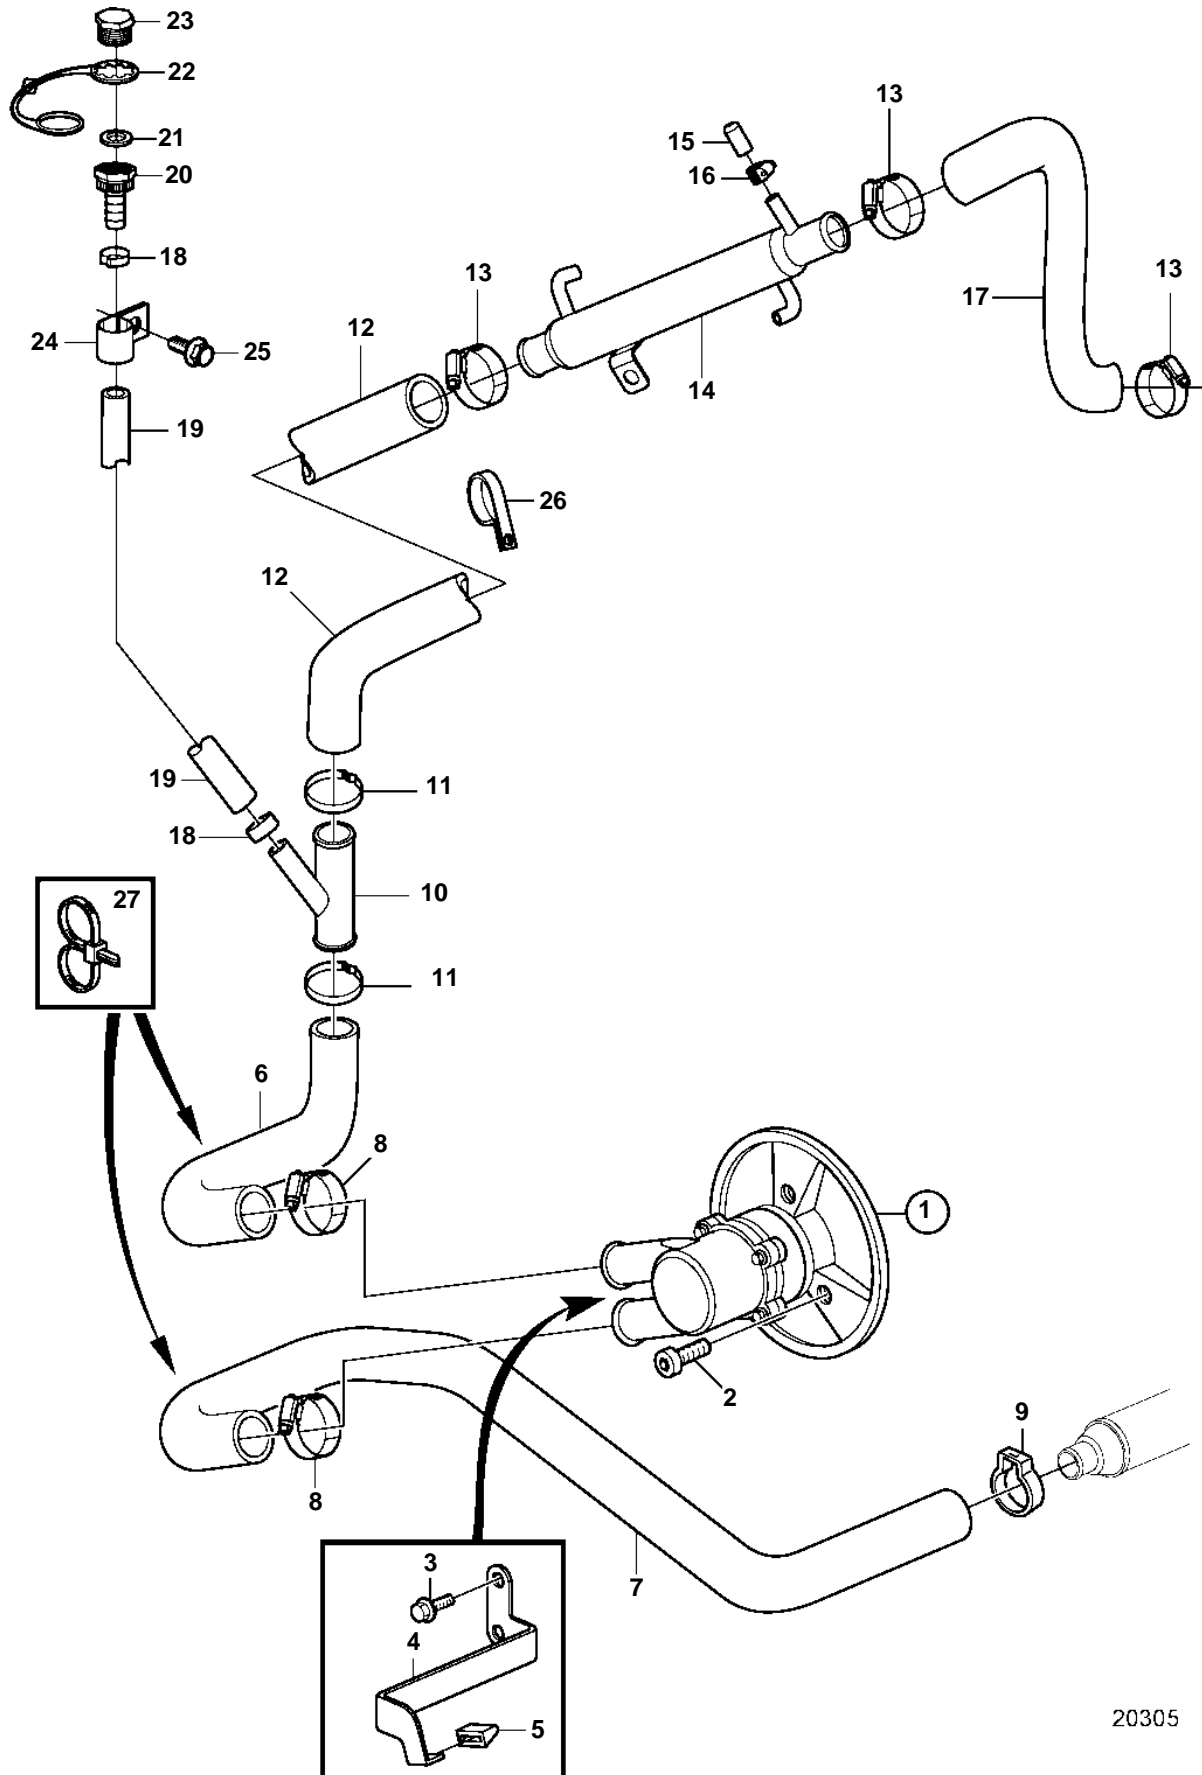

8.1Gi-E, 8.1GXi-D, 8.1OSi-A

20305

8.1Gi-E, 8.1GXi-D, 8.1OSi-A

REF	PART NO.	QTY	DESCRIPTION	SEE SEC.	NOTES
1	3862484	1	Sea water pump	7075	
2	959240	3	Screw		
3	946441	2	Screw		
4	3860797	1	Bracket		
5	3857954	1	Stop		
6	3862691	1	Hose		
7	3860922	1	Hose		
8	3863440	2	Clamp		
9	982644	1	Clamp		
10	3862699	1	T-pipe		
11	982645	2	Clamp		
12	3862692	1	Hose		
13	3863444	3	Clamp		
14		1	Oil cooler	7119	
15	3856766	1	Cap		
16	3860413	1	Clamp		
17	3861567	1	Hose		TRANSOM SHIELD
18	983146	2	Clamp		
19	3857823	1	Hose		
20	3862902	1	Flushing connection		
21	3862079	1	Gasket		
22	3862082	1	Retainer		
23	3862656	1	Cap		
24	3862891	1	Clamp		
25	982285	1	Flange screw		
26	3853312	1	Clamp, loop		
27	3850115	1	Strip clamp		