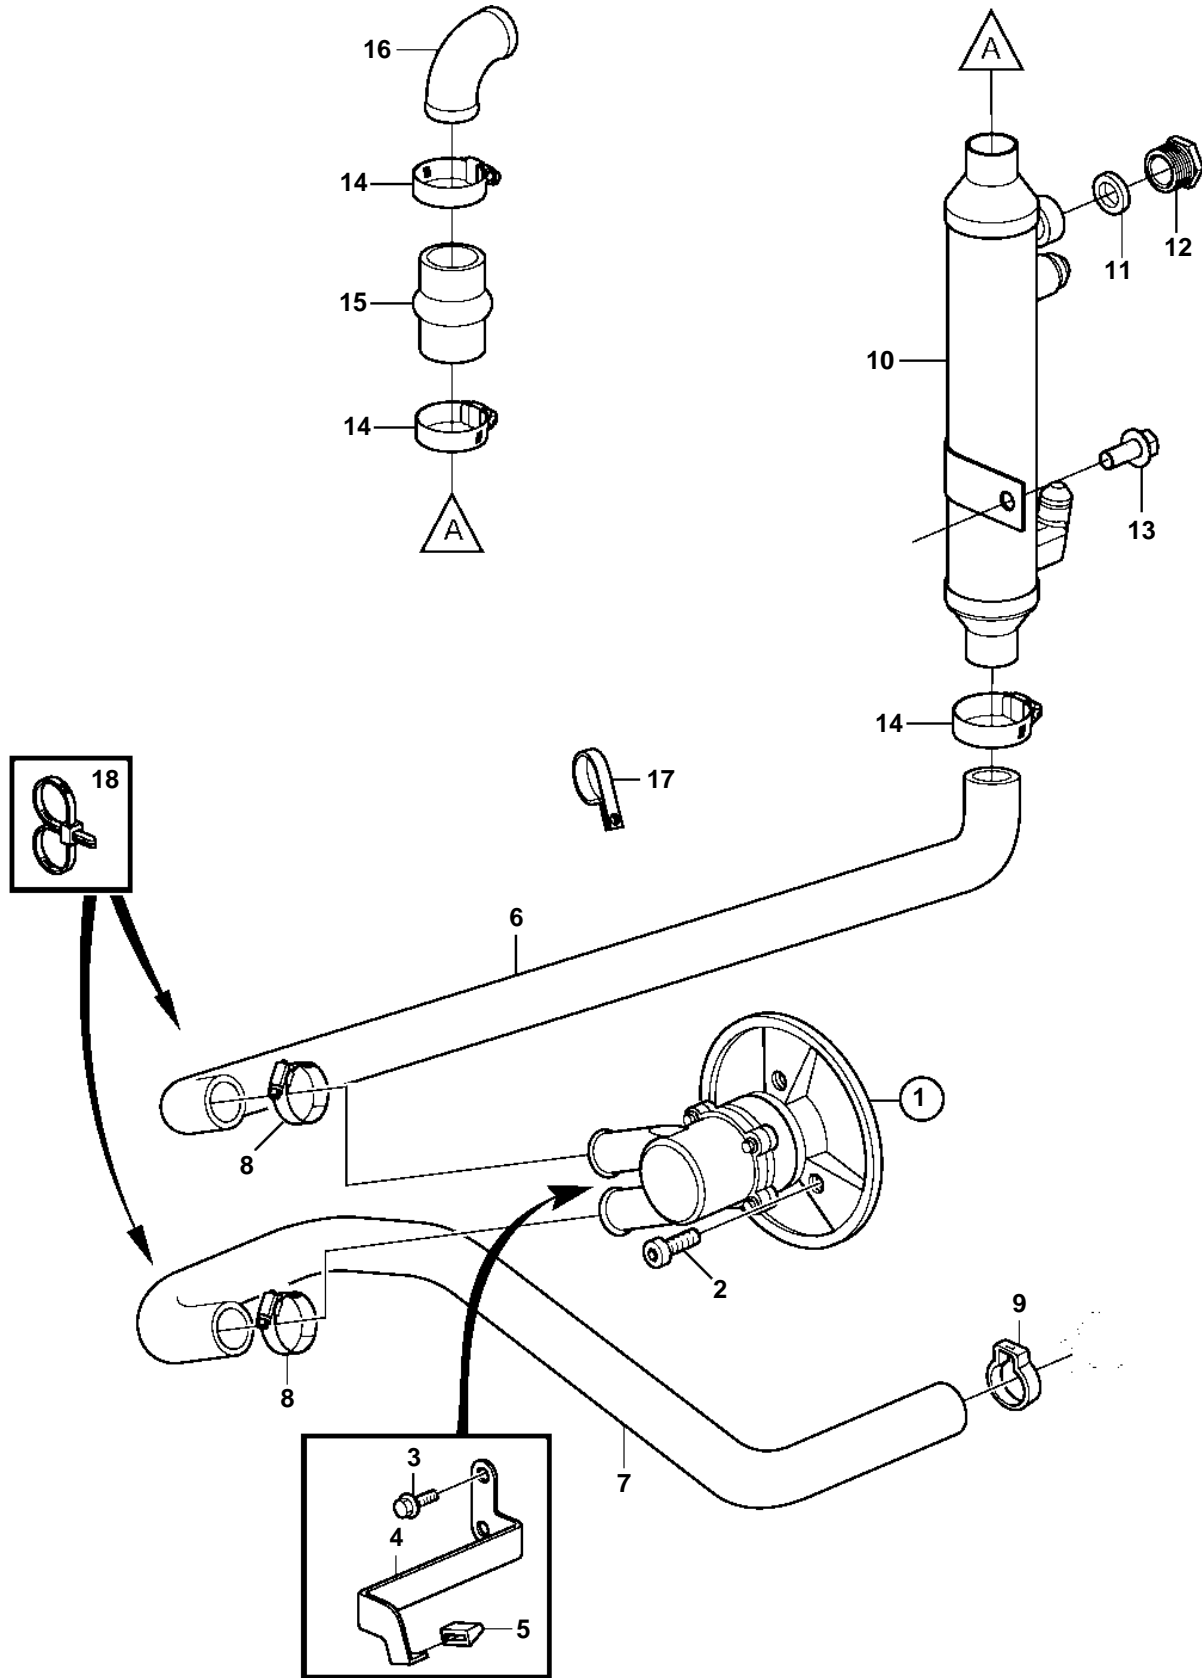

8.1GiI-E, 8.1GXiI-D

8.1GiI-E, 8.1GXil-D

REF	PART NO.	QTY	DESCRIPTION	SEE SEC.
1	3862484	1	Sea water pump	7075
2	959240	3	Screw	
3	946441	2	Screw	
4	3860797	1	Bracket	
5	3857954	1	Stop	
6	3861400	1	Hose	
7	3860922	1	Hose	
8	3863440	3	Clamp	
9	982644	1	Clamp	
10	3863273	1	Oil cooler	
11	3862079	1	· Gasket	
12	3862656	1	Cap	
13	3853389	1	Screw	
14	3863440	3	Clamp	
15	3860021	1	Hose	
16		1	Elbow	
17	3853312	2	Clamp, loop	
18	3850115	1	Strip clamp	