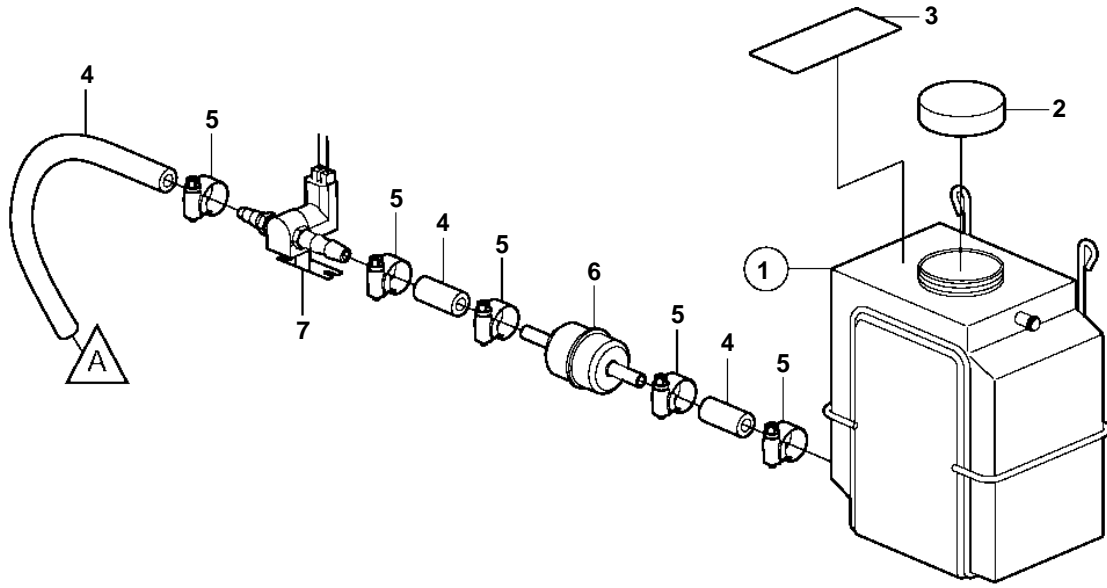

8.10Si-A, 8.10Si-AF

8.1OSi-A, 8.1OSi-AF

REF	PART NO.	QTY	DESCRIPTION	NOTES
1	3862039	1	Tank	
2	3858990	1	• Cap	
3	7741899	1	Decal	
4		1	Hose	CUT
5	3853794	6	Clamp	
6	3587530	1	Filter	
7	3862492	1	Solenoid valve	
8	3862491	1	Switch	
9	3862899	1	Switch plate	BLACK
	3862898	X	Switch plate	WHITE
	3862900	X	Switch plate	WOODGRAIN
10	3862489	1	Wiring harness	
11	983966	1	• Fuse	1 AMP
12	8072808	1	• Cover	
13	3862890	1	Wiring harness	SOLENOID VALVE
14	41103103	X	Neutralizing agent	1 QUART (946ml)
15	41103102	X	Neutralizing agent	1 GALLON (3.78L)