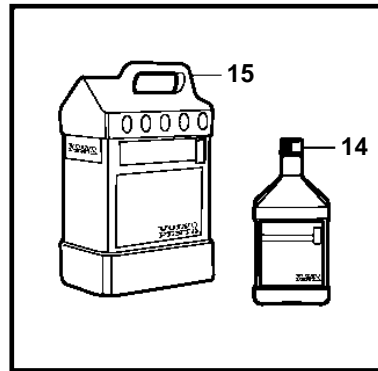

8.10Si-A, 8.10Si-AF

8.1OSi-A, 8.1OSi-AF

REF	PART NO.	QTY	DESCRIPTION	NOTES
1	3862039	1	Tank	
2	3858990	1	• Cap	
3	7741899	1	Decal	
4		1	Hose	CUT
5	3853794	6	Clamp	
6	3587530	1	Filter	
7	3862492	1	Solenoid valve	
8	3862491	1	Switch	
9	3862899	1	Switch plate	BLACK
	3862898	X	Switch plate	WHITE
	3862900	X	Switch plate	WOODGRAIN
10	3862489	1	Wiring harness	
11	983966	1	• Fuse	1 AMP
12	8072808	1	• Cover	
13	3862890	1	Wiring harness	SOLENOID VALVE
14	41103103	X	Neutralizing agent	1 QUART (946ml)
15	41103102	X	Neutralizing agent	1 GALLON (3.78L)