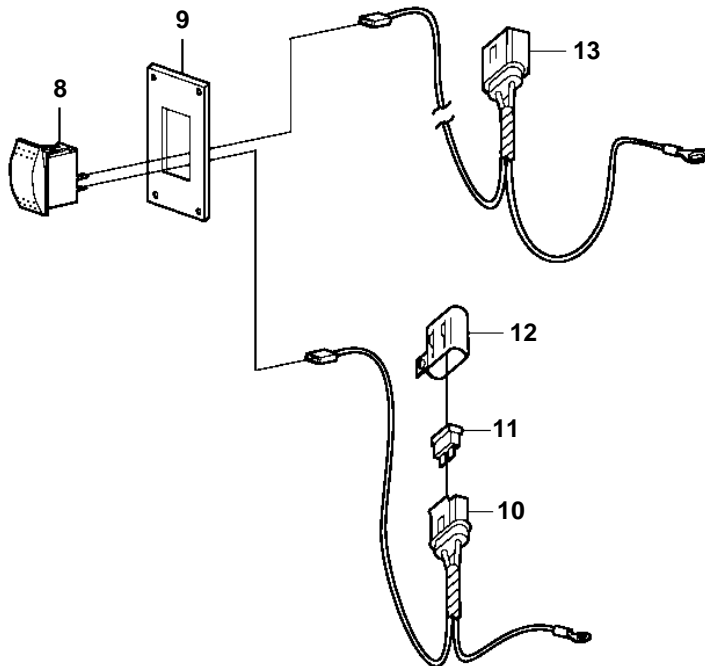

8.10Si-A, 8.10Si-AF

8.1OSi-A, 8.1OSi-AF

REF	PART NO.	QTY	DESCRIPTION	NOTES
1	3862039	1	Tank	
2	3858990	1	• Cap	
3	7741899	1	Decal	
4		1	Hose	CUT
5	3853794	6	Clamp	
6	3587530	1	Filter	
7	3862492	1	Solenoid valve	
8	3862491	1	Switch	
9	3862899	1	Switch plate	BLACK
	3862898	X	Switch plate	WHITE
	3862900	X	Switch plate	WOODGRAIN
10	3862489	1	Wiring harness	
11	983966	1	• Fuse	1 AMP
12	8072808	1	• Cover	
13	3862890	1	Wiring harness	SOLENOID VALVE
14	41103103	X	Neutralizing agent	1 QUART (946ml)
15	41103102	X	Neutralizing agent	1 GALLON (3.78L)