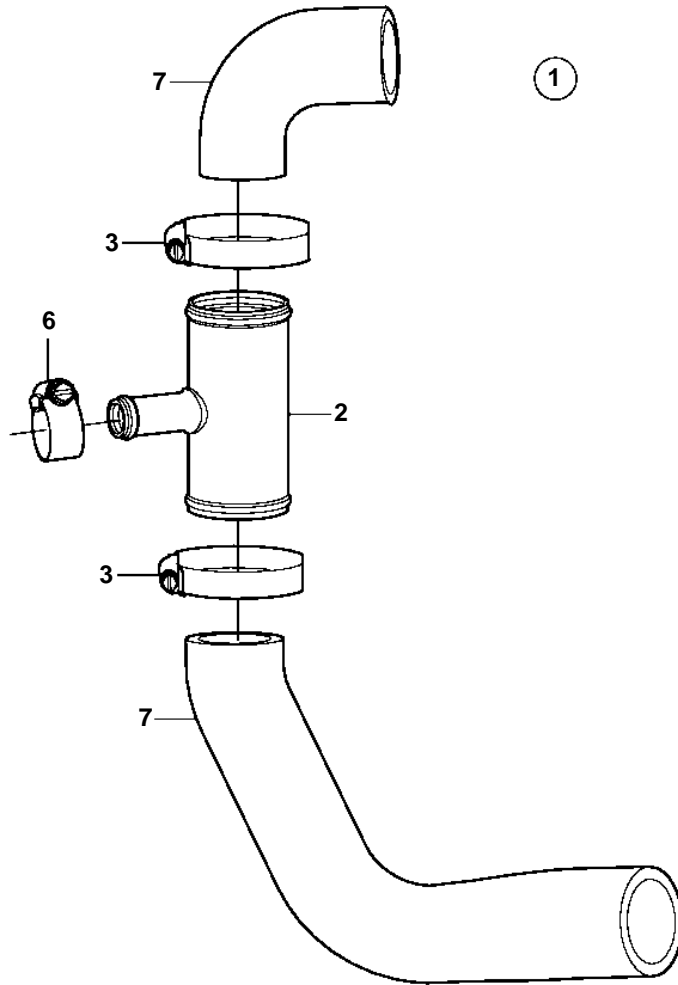

8.1Gi-E, 8.1GXi-D, 8.1OSi-A, 8.1GiI-E, 8.1GXil-D

8.1Gi-E, 8.1GXi-D, 8.1OSi-A, 8.1GiI-E, 8.1GXil-D

REF	PART NO.	QTY	DESCRIPTION	NOTES
1	3862102	1	Hot water outlet	
2	3863068	1	· T-pipe	
3	3863438	2	· Clamp	
4	3862126	1	· Fitting	
5	3861672	1	· Nipple	
6	3853813	2	· Clamp	
7		1	Hosecirculation pump	CUT
8		X	Hoseheater	Hose not supplied with kit.
9	3861669	1	Plug	