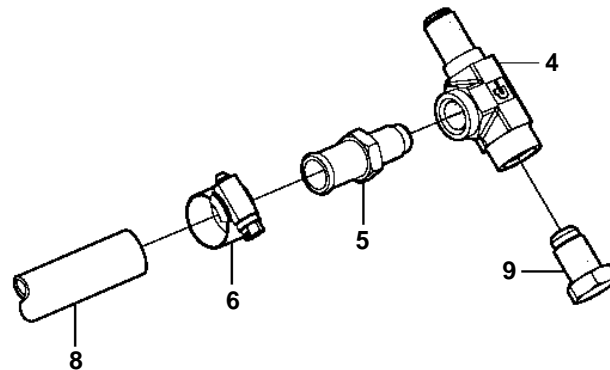

8.1Gi-E, 8.1GXi-D, 8.1OSi-A, 8.1GiI-E, 8.1GXil-D

8.1Gi-E, 8.1GXi-D, 8.1OSi-A, 8.1GiI-E, 8.1GXil-D

REF	PART NO.	QTY	DESCRIPTION	NOTES
1	3862102	1	Hot water outlet	
2	3863068	1	· T-pipe	
3	3863438	2	· Clamp	
4	3862126	1	· Fitting	
5	3861672	1	· Nipple	
6	3853813	2	· Clamp	
7		1	Hosecirculation pump	CUT
8		X	Hoseheater	Hose not supplied with kit.
9	3861669	1	Plug	