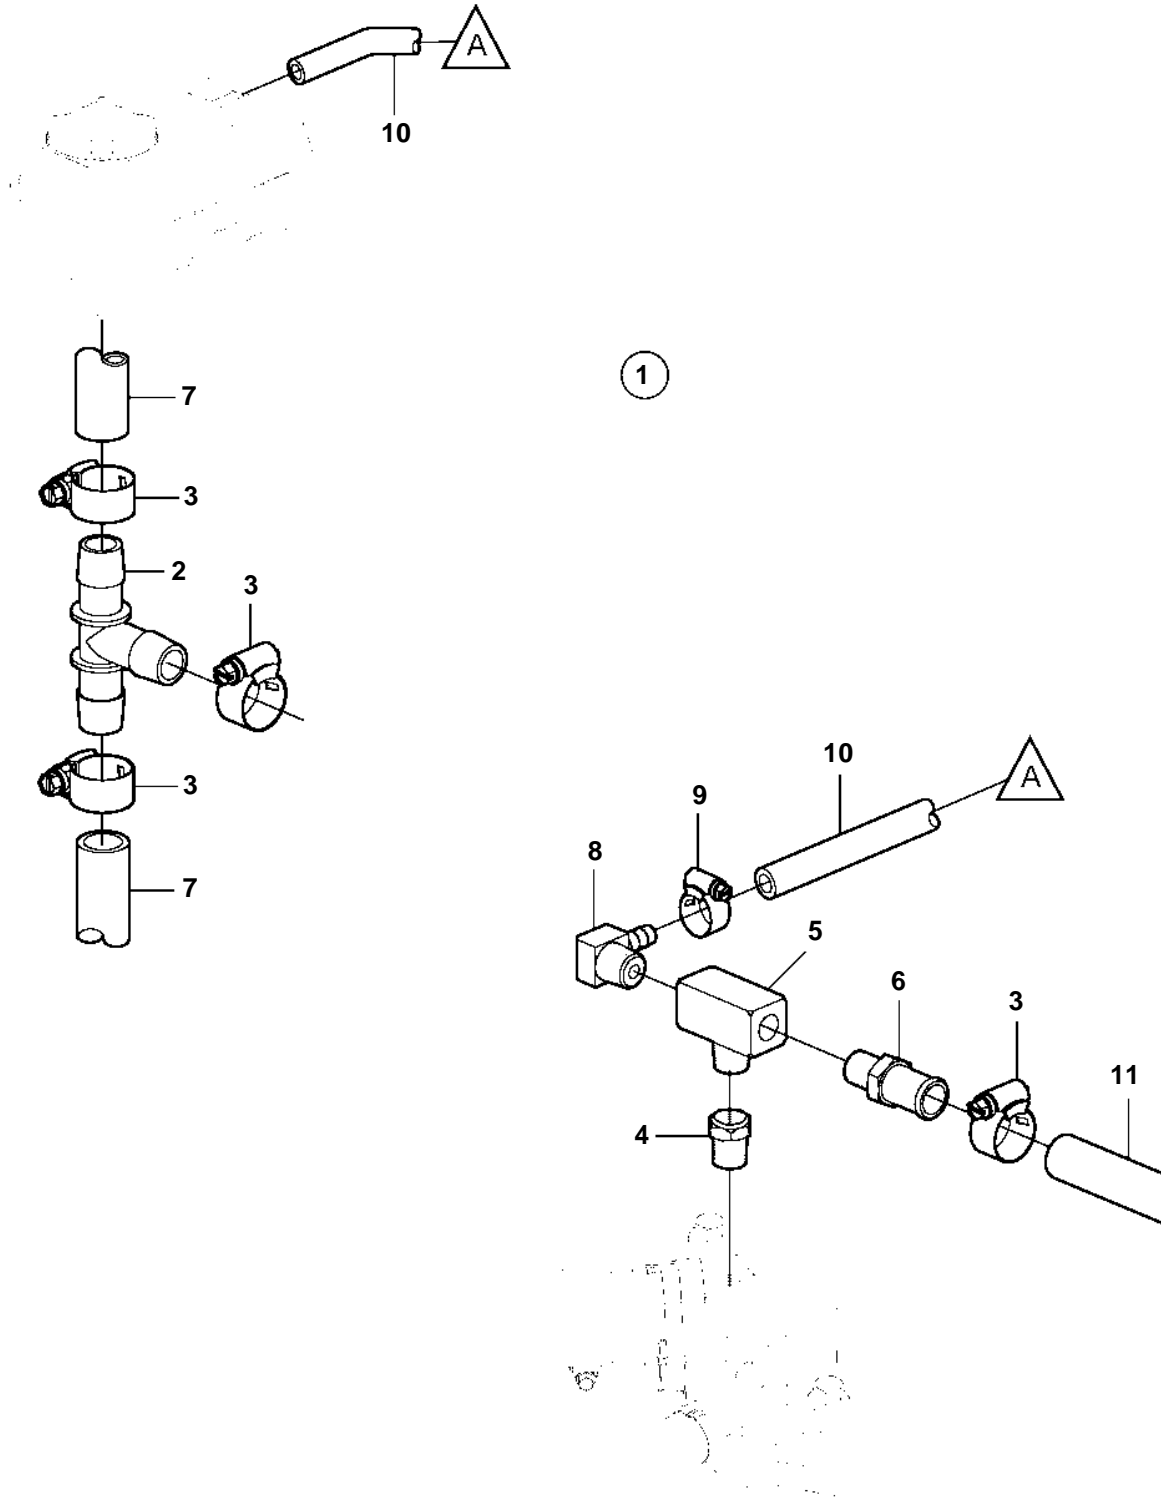

8.1Gi-E, 8.1Gi-EF, 8.1GXi-D, 8.1GXi-DF, 8.1OSi-A, 8.1OSi-AF, 8.1GIl-E, 8.1GXil-D

8.1Gi-E, 8.1Gi-EF, 8.1GXi-D, 8.1GXi-DF, 8.1OSi-A, 8.1OSi-AF, 8.1GiI-E, 8.1GXiI-D

REF	PART NO.	QTY	DESCRIPTION	NOTES
1	3861870	1	Hot water outlet	
2	3860613	1	· Fitting	
3	3853813	4	· Clamp	
4	983223	1	· Adapter	
5	3860586	1	· Fitting	
6	969497	1	· Nipple	
7		1	Hoseexpansion tank	CUT
8	3860585	1	Fitting	
9	3860413	1	Clamp	
10		1	Hoseexpansion tank	
11		X	Hoseheater	Not included in kit.