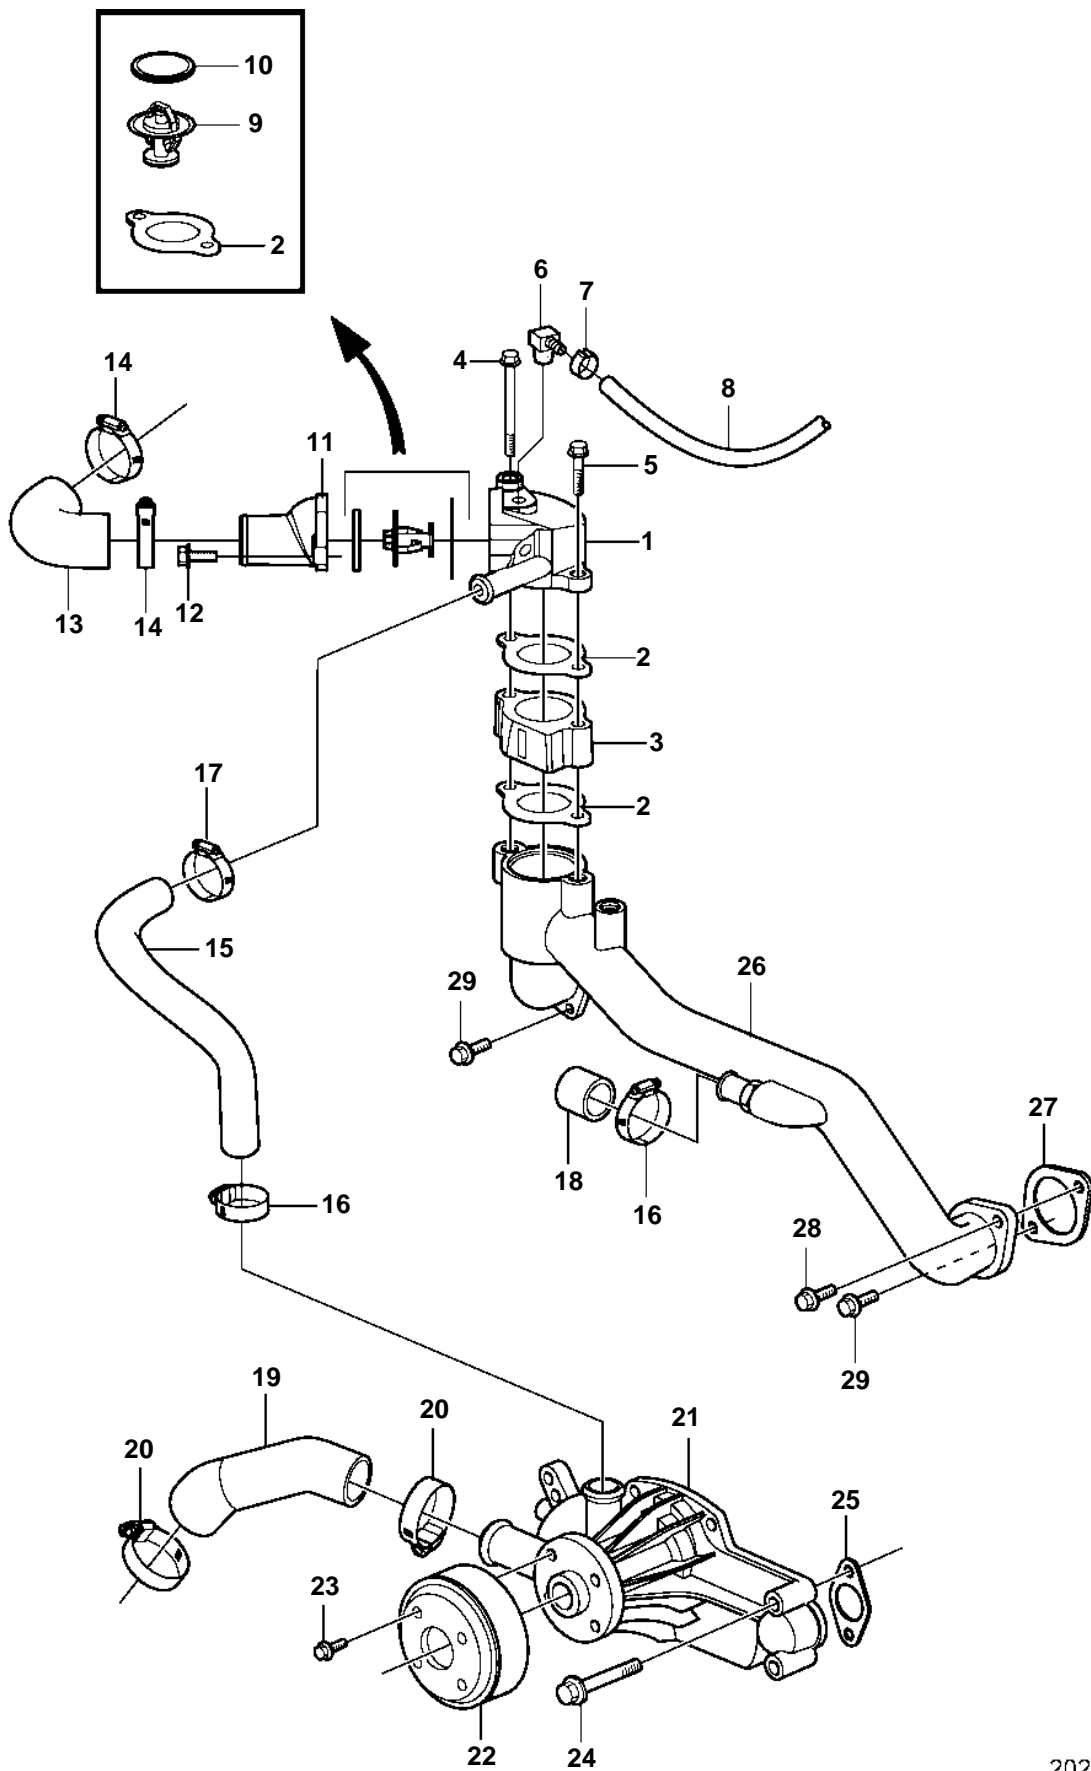

8.1Gi-EF, 8.1GXi-DF, 8.10Si-AF

8.1Gi-EF, 8.1GXi-DF, 8.1OSi-AF

REF	PART NO.	QTY	DESCRIPTION	NOTES
1	3860987	1	Thermostat housing	
2	3852111	3	Gasket	
3	3860909	1	Adapter	
4	973096	1	Flange screw	
5	965187	1	Screw	
6	3860585	1	Fitting	
7	982643	1	Clamp	
8	3860957	1	Hose	
9	3831426	1	Thermostat kit	
10	416033	1	· Sealing ring	
11	3860977	1	Thermostat housing	
12	3853401	2	Screw	
13	3860914	1	Hose	
14	3863445	2	Clamp	
15	3860953	1	Hose	
16	3853780	2	Clamp	
17	3863439	1	Clamp	
18	3852476	1	Cap	
19	3860915	1	Hose	
20	3863438	2	Clamp	
21	3861341	1	Circulation pump	
22	3861313	1	Pulley	
23	3861254	4	Screw	
24	3861246	3	Screw	L=65mm
		1	Screw	L=95mm
25	3861285	2	Gasket	
26	3861308	1	Pipe, crossover	
27	3861286	2	Gasket	
28	965185	1	Flange screw	
29	3861245	3	Screw	