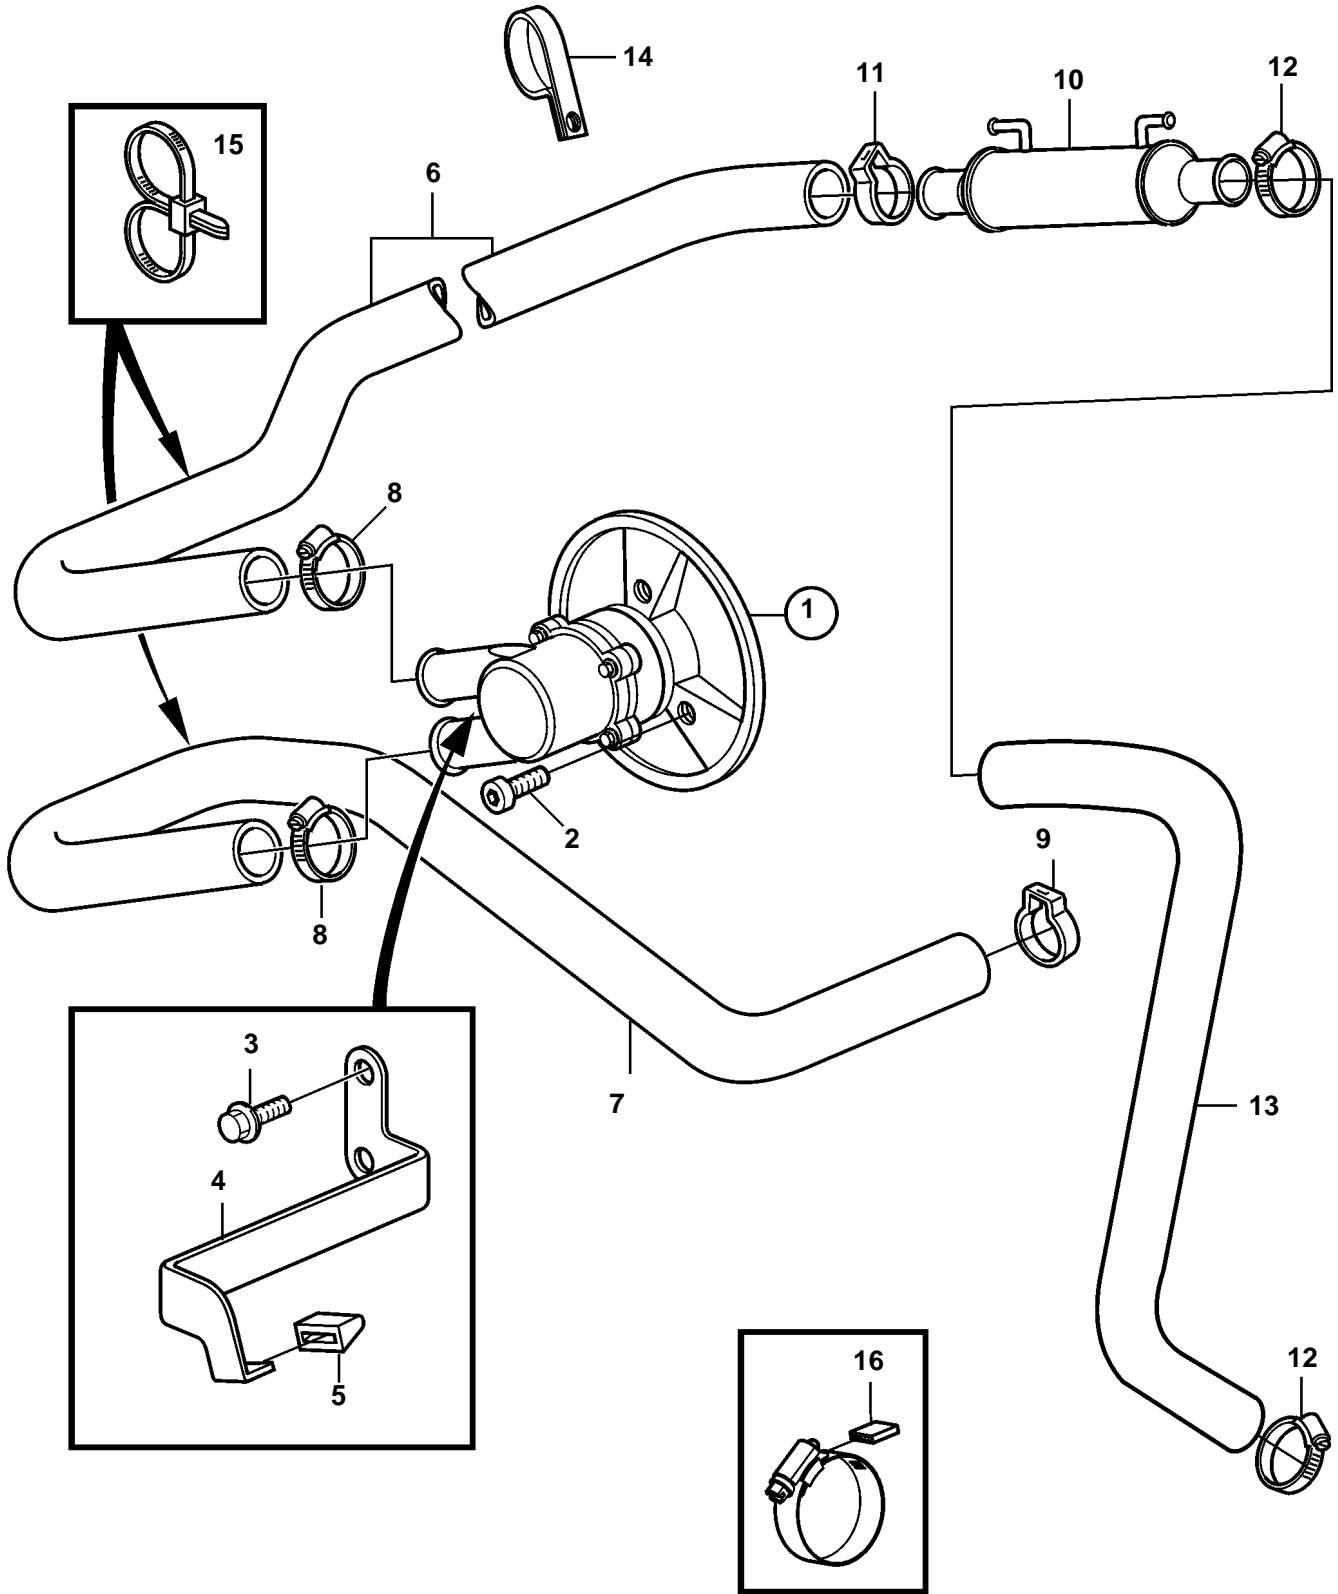

DPX375-B, DPX420-B

DPX375-B, DPX420-B

REF	PART NO.	QTY	DESCRIPTION	NOTES
1	3862484	1	Sea water pump	
2	959240	3	Screw	
3	946441	2	Screw	
4	3860797	1	Bracket	
5	3857954	1	Stop	
6	3860948	1	Hose	
7	3860922	1	Hose	
8	3850422	2	Clamp	
9	982644	1	Clamp	
10		1	Oil cooler	
11	982645	1	Clamp	
12	3853786	2	Clamp	
13	3850416	1	Hose	
14	3853312	1	Clamp	
15	3850115	1	Strip clamp	
16	3858532	X	Cover	W=0.465" (11.8mm)