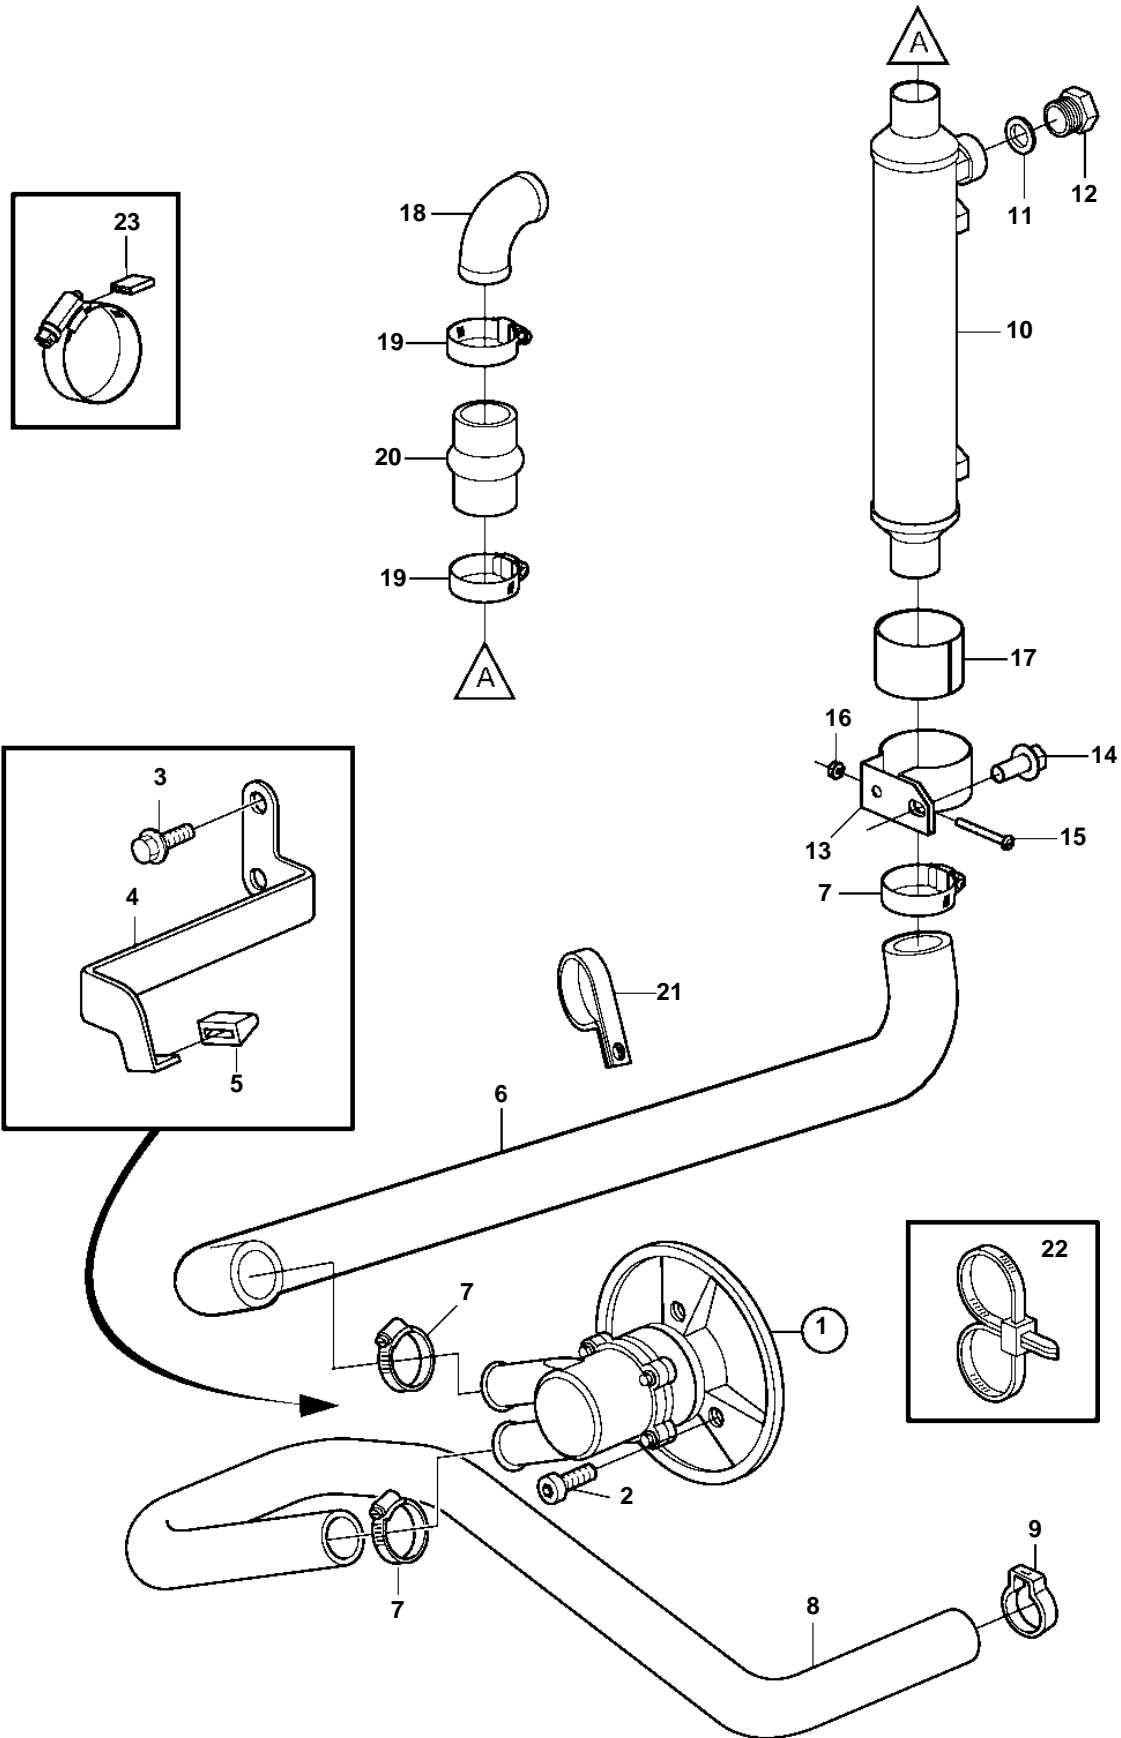

8.1GiI-C, 8.1GiI-D, 8.1GXii-B, 8.1GXii-C

19384

8.1GiI-C, 8.1GiI-D, 8.1GXii-B, 8.1GXii-C

REF	PART NO.	QTY	DESCRIPTION	NOTES
1	3862484	1	Sea water pump	
2	959240	3	Screw	
3	946441	2	Screw	
4	3860797	1	Bracket	
5	3857954	1	Stop	
6	3861400	1	Hose	
7	3850422	3	Clamp	
8	3860922	1	Hose	
9	982644	1	Clamp	
10	3861479	1	Oil cooler	
11	3862079	1	· Gasket	
12	3862656	1	Cap	PLASTIC
13		1	Clamp	
14	3853154	1	Screw	
15	3852126	1	Screw	
16	3852079	1	Nut	
17	3853236	1	Spacer	
18		1	Elbow	
19	3853786	2	Clamp	
20	3860021	1	Hose	
21	3853312	2	Clamp	
22	3850115	1	Strip clamp	
23	3858532	X	Cover	W=0.465" (11.8mm)
	3861999	X	Cover	W=0.300" (7.6mm)