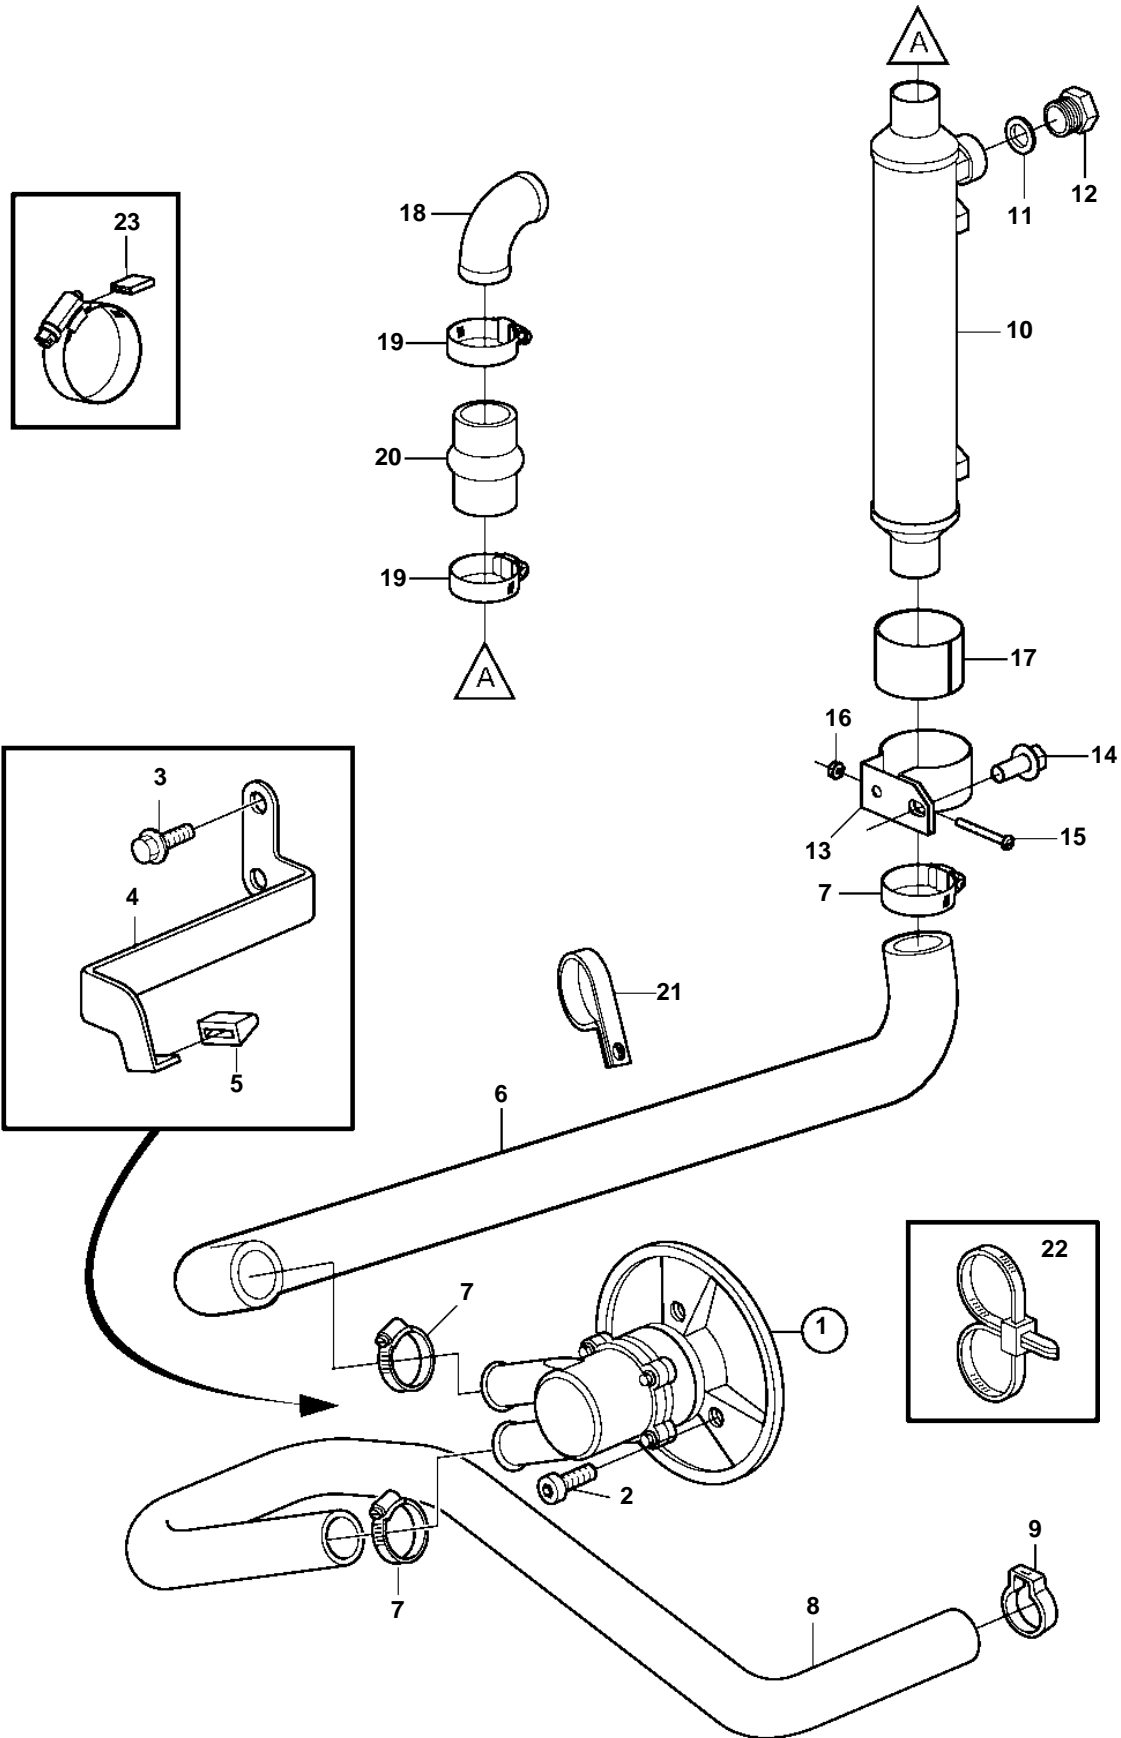

8.1GiI-B, GXil-A

8.1GiI-B, GXil-A

REF	PART NO.	QTY	DESCRIPTION	NOTES
1	3862484	1	Sea water pump	
2	959240	3	Screw	
3	946441	2	Screw	
4	3860797	1	Bracket	
5	3857954	1	Stop	
6	3861400	1	Hose	
7	3850422	3	Clamp	
8	3860922	1	Hose	
9	982644	1	Clamp	
10	3861479	1	Oil cooler	
11	3862079	1	· Gasket	
12		1	· Cap	NOT SERVICED
13		1	Clamp	
14	3853154	1	Screw	
15	3852126	1	Screw	
16	3852079	1	Nut	
17	3853236	1	Spacer	
18		1	Elbow	
19	3853786	2	Clamp	
20	3860021	1	Hose	
21	3853312	2	Clamp	
22	3850115	1	Strip clamp	
23	3858532	X	Cover	W=0.465" (11.8mm)
	3861999	X	Cover	W=0.300" (7.6mm)