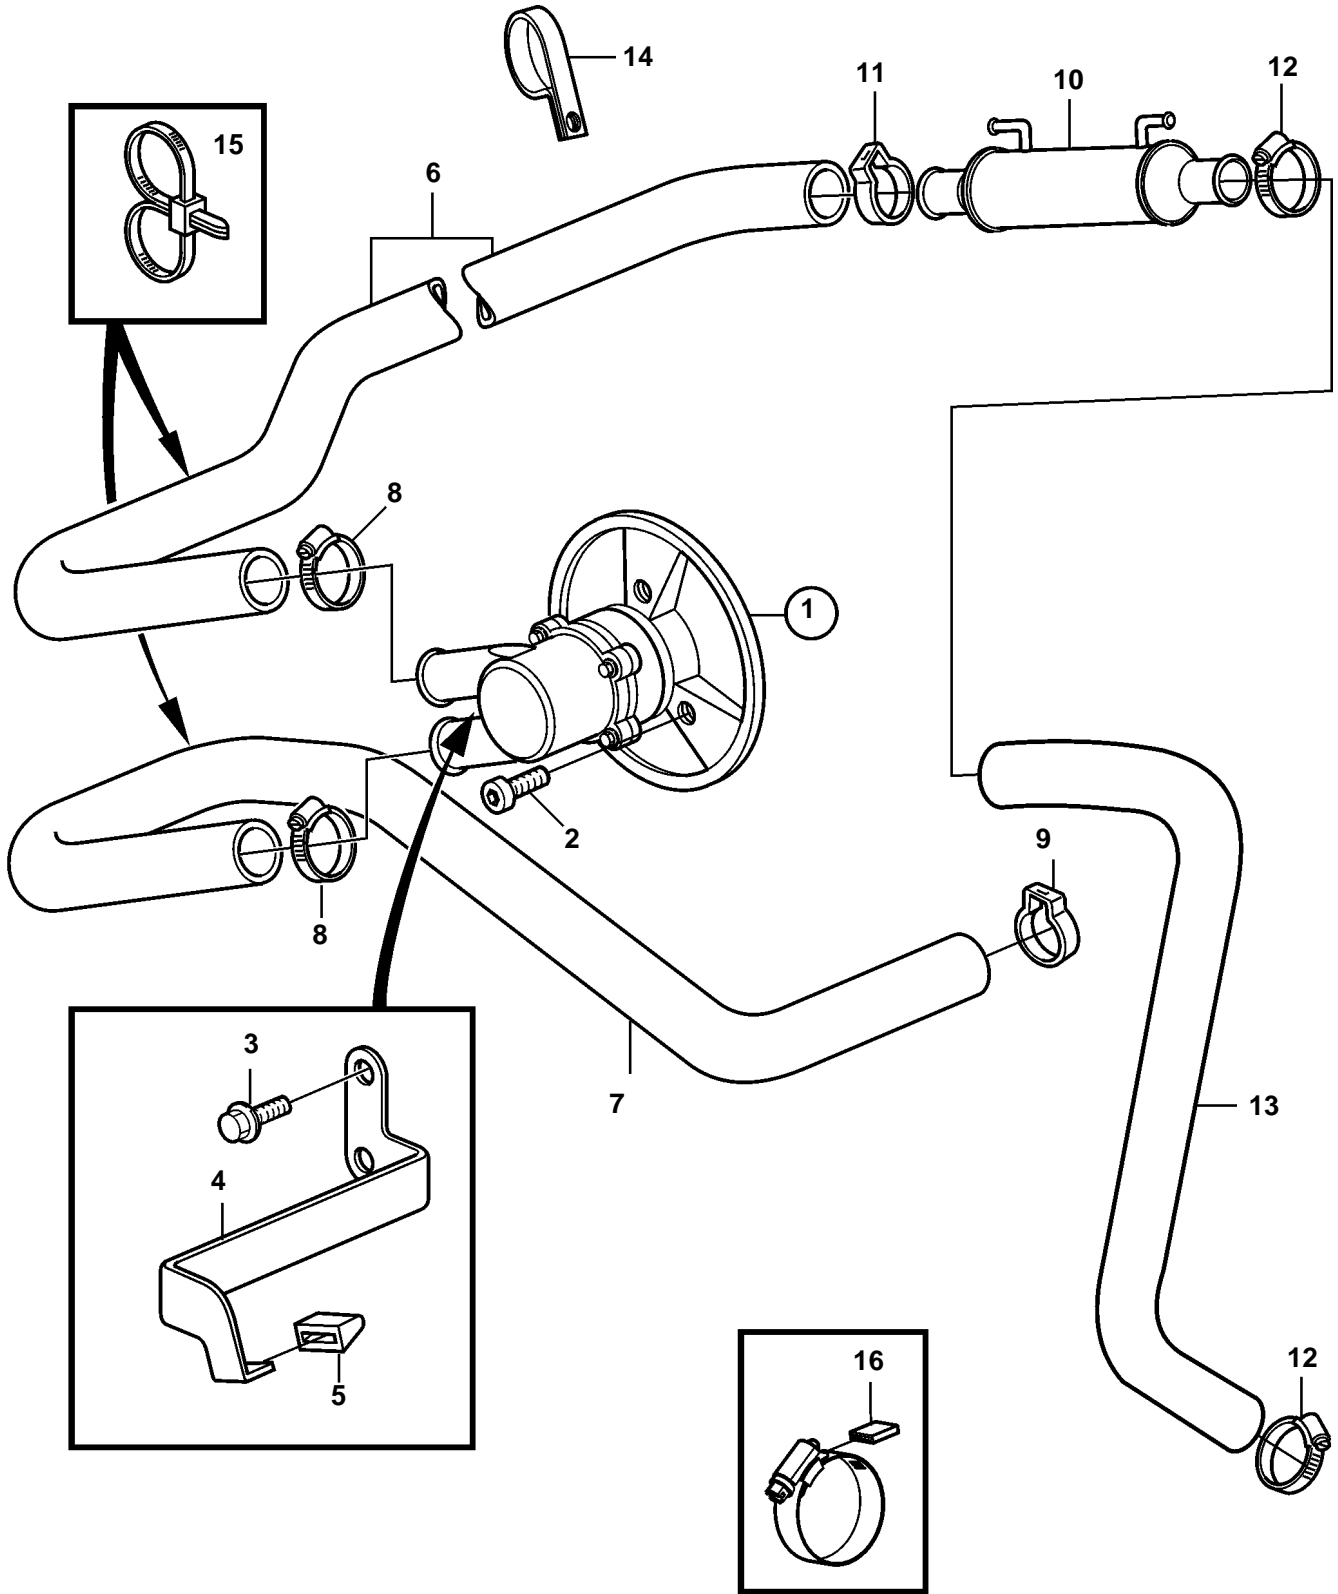

8.1Gi-A, 8.1GSi-A

8.1Gi-A, 8.1GSI-A

REF	PART NO.	QTY	DESCRIPTION	NOTES
1	3860795	1	Sea water pump	
2	959240	3	Screw	
3	946441	2	Screw	
4	3860797	1	Bracket	
5	3857954	1	Stop	
6	3860948	1	Hose	
7	3860922	1	Hose	
8	3850422	2	Clamp	
9	982644	1	Clamp	
10		1	Oil cooler	
11	982645	1	Clamp	
12	3853786	2	Clamp	
13	3852281	1	Hose	
14	3853312	1	Clamp	
15	3850115	1	Strip clamp	
16	3858532	X	Cover	W=0.465" (11.8mm)