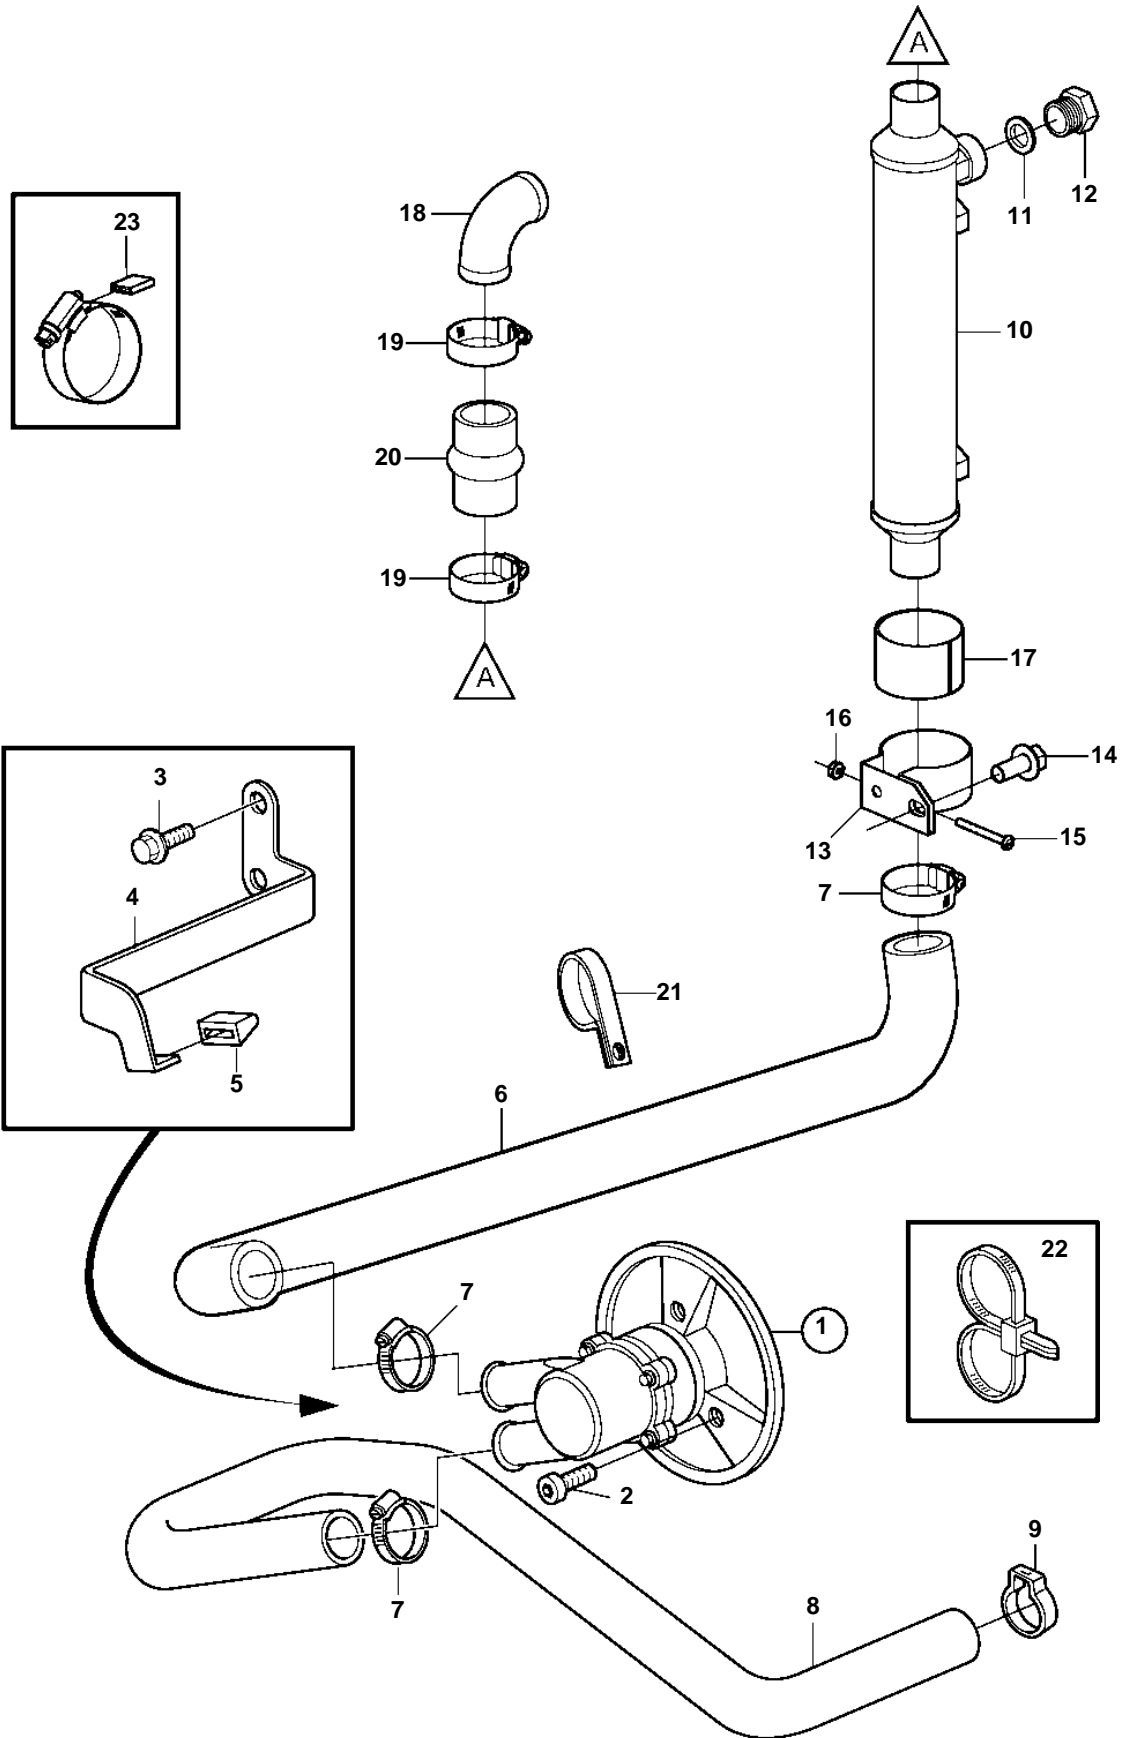

8.1GiI-C, 8.1GiI-D, 8.1GXii-B, 8.1GXii-C

19384

8.1Giil-C, 8.1Giil-D, 8.1GXil-B, 8.1GXil-C

REF	PART NO.	QTY	DESCRIPTION	NOTES
1	3862484	1	Sea water pump	
2	959240	3	Screw	
3	946441	2	Screw	
4	3860797	1	Bracket	
5	3857954	1	Stop	
6	3861400	1	Hose	
7	3850422	3	Clamp	
8	3860922	1	Hose	
9	982644	1	Clamp	
10	3861479	1	Oil cooler	
11	3862079	1	· Gasket	
12	3862656	1	Cap	
13		1	Clamp	
14	3853154	1	Screw	
15	3852126	1	Screw	
16	3852079	1	Nut	
17	3853236	1	Spacer	
18		1	Elbow	
19	3853786	2	Clamp	
20	3860021	1	Hose	
21	3853312	2	Clamp	
22	3850115	1	Strip clamp	
23	3858532	X	Cover	W=0.465" (11.8mm)
	3861999	X	Cover	W=0.300" (7.6mm)