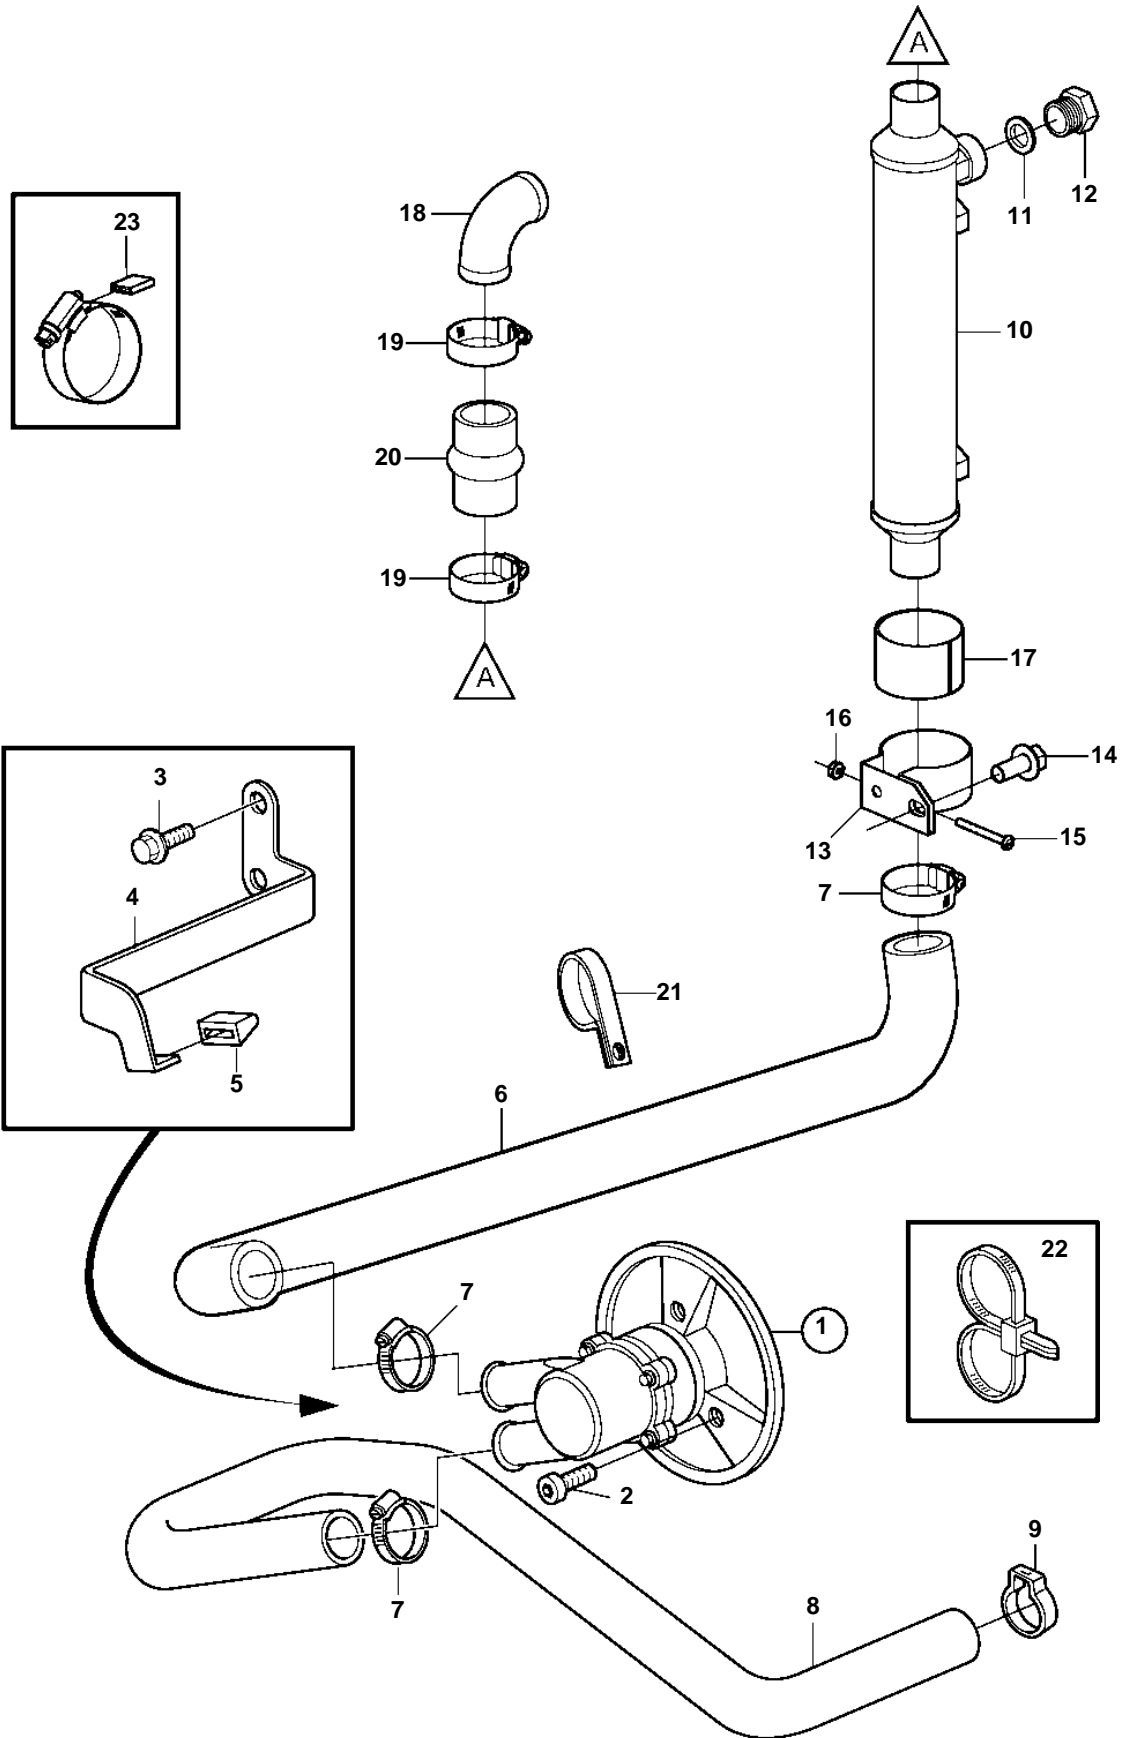

8.1GiI-B, GXiI-A

19384

8.1GiI-B, GXil-A

REF	PART NO.	QTY	DESCRIPTION	NOTES
1	3862484	1	Sea water pump	
2	959240	3	Screw	
3	946441	2	Screw	
4	3860797	1	Bracket	
5	3857954	1	Stop	
6	3861400	1	Hose	
7	3850422	3	Clamp	
8	3860922	1	Hose	
9	982644	1	Clamp	
10	3861479	1	Oil cooler	
11	3862079	1	· Gasket	
12		1	· Cap	NOT SERVICED
13		1	Clamp	
14	3853154	1	Screw	
15	3852126	1	Screw	
16	3852079	1	Nut	
17	3853236	1	Spacer	
18		1	Elbow	
19	3853786	2	Clamp	
20	3860021	1	Hose	
21	3853312	2	Clamp	
22	3850115	1	Strip clamp	
23	3858532	X	Cover	W=0.465" (11.8mm)
	3861999	X	Cover	W=0.300" (7.6mm)