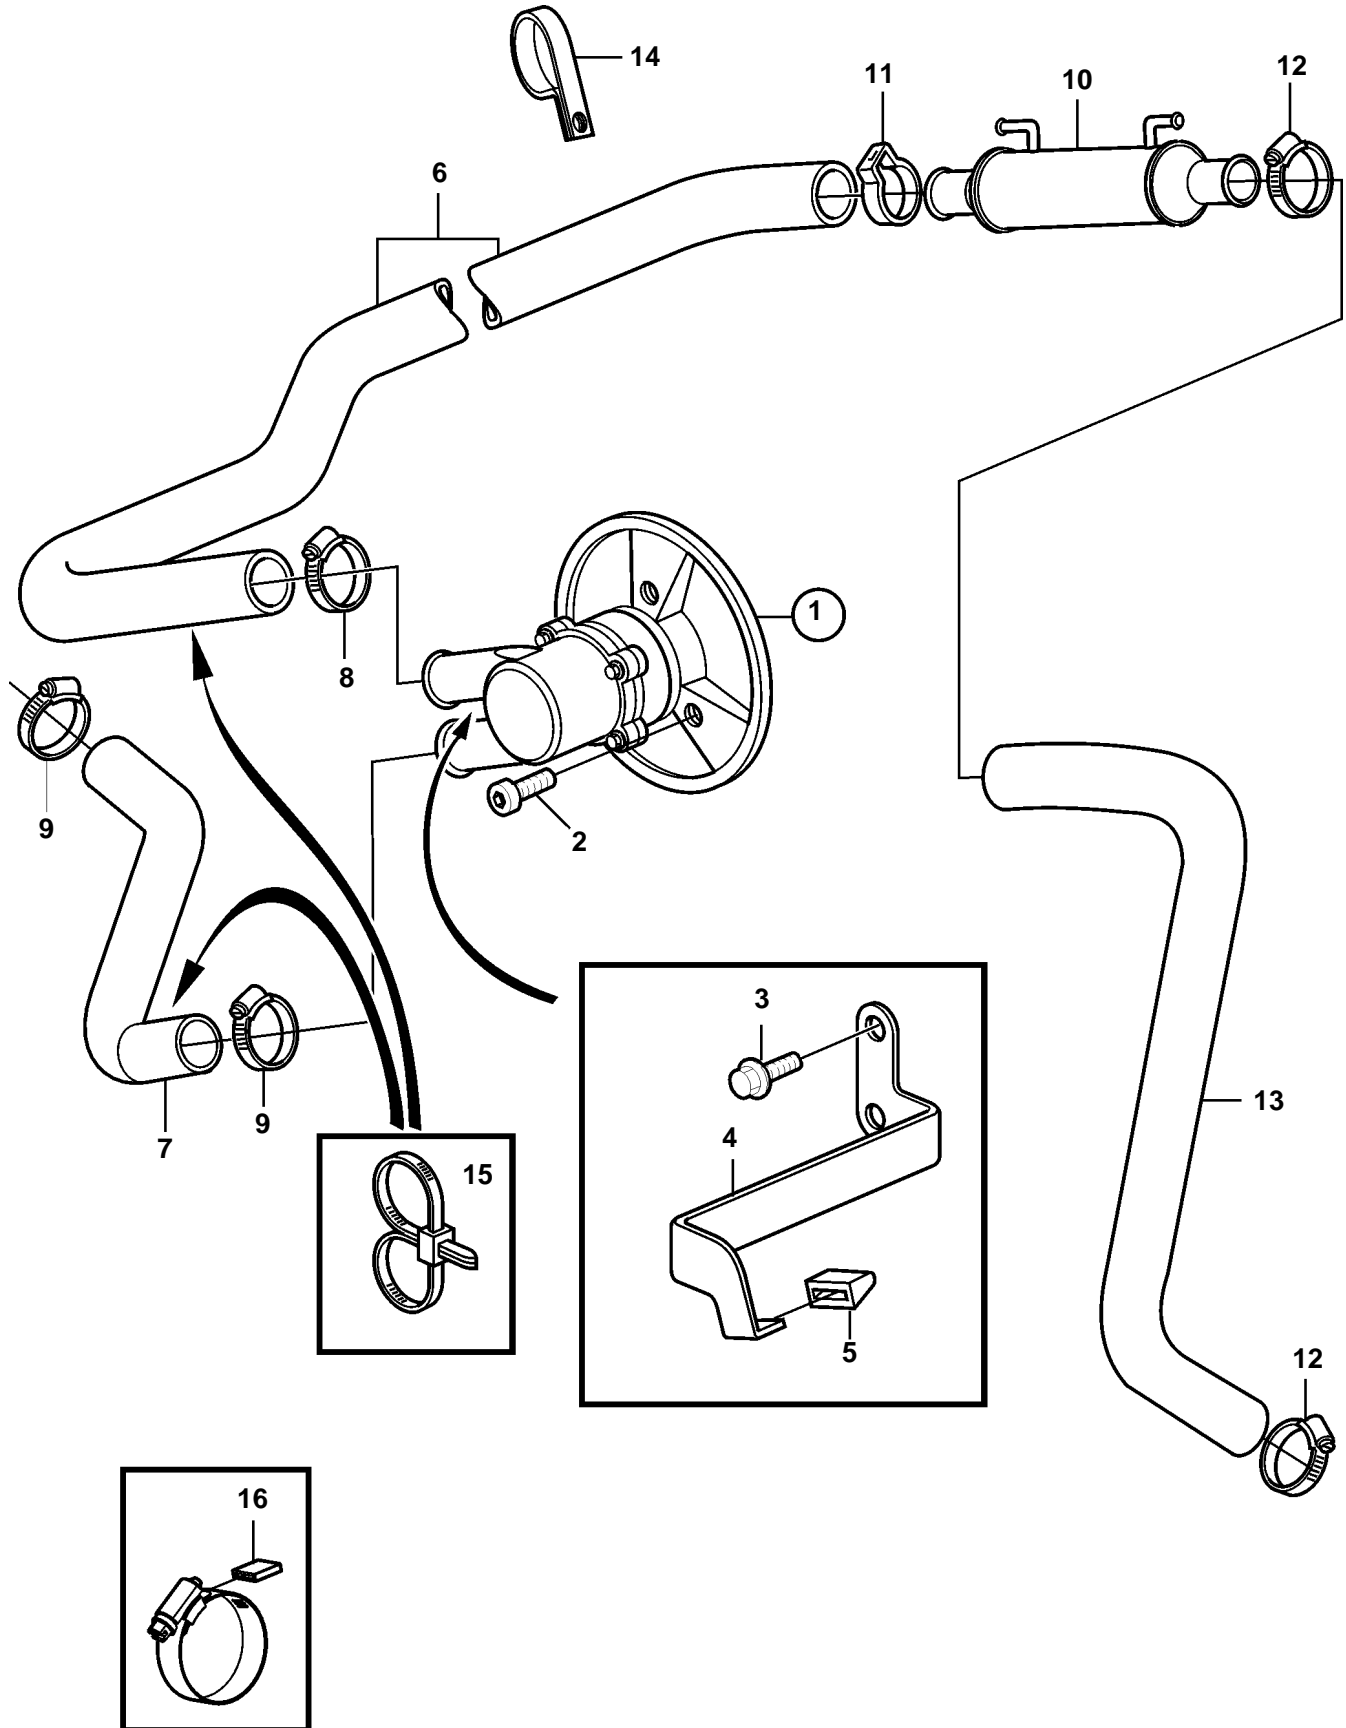

8.1Gi-A, 8.1GSi-A

19513

8.1Gi-A, 8.1GSI-A

REF	PART NO.	QTY	DESCRIPTION	NOTES
1	3860795	1	Sea water pump	
2	959240	3	Screw	
3	946441	2	Screw	
4	3860797	1	Bracket	
5	3857954	1	Stop	
6	3860922	1	Hose	
7	3860910	1	Hose	
8	3850422	1	Clamp	
9	3853786	2	Clamp	
10		1	Oil coolersteering	
11	982645	1	Clamp	
12	3853786	2	Clamp	
13	3852281	1	Hose	
14	3853312	1	Clamp	
15	3850115	1	Strip clamp	
16	3858532	X	Cover	W=0.465" (11.8mm)