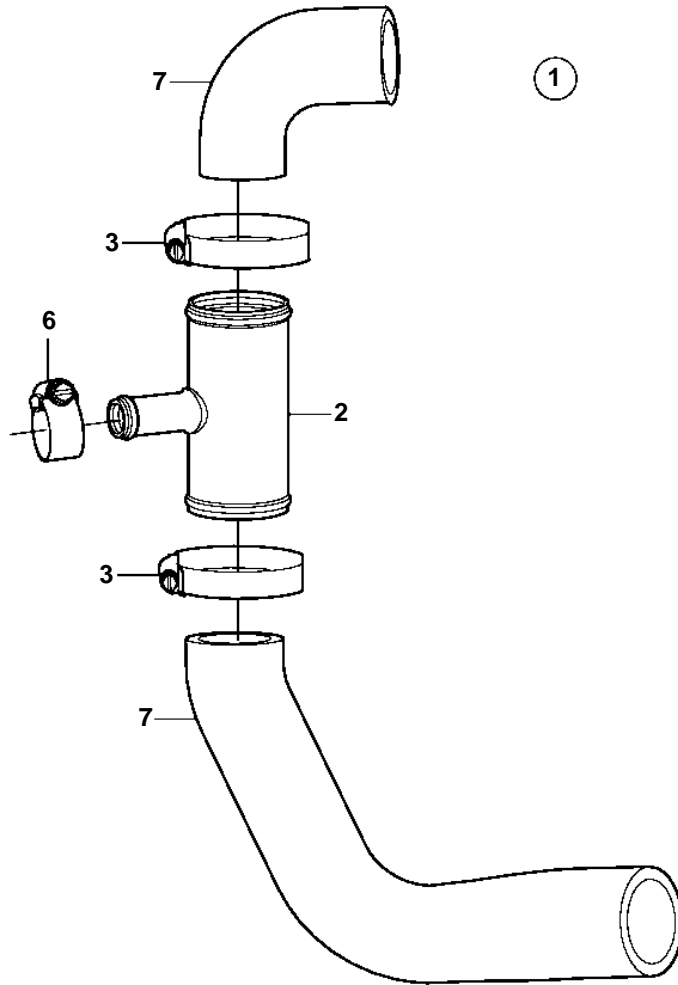

8.1Gi-B, 8.1GXi-A, DPX375-B, DPX420-B, 8.1GiI-B, 8.1GXil-A

8.1Gi-B, 8.1GXi-A, DPX375-B, DPX420-B, 8.1Gi-B, 8.1GXil-A

REF	PART NO.	QTY	DESCRIPTION	NOTES
1	3862102	1	Hot water outlet	
2	3855531	1	· T-pipe	
3	3852098	2	· Clamp	
4	3862126	1	· Fitting	
5	3861672	1	· Nipple	
6	3853813	2	· Clamp	
7		1	Hosecirculation pump	CUT
8		X	Hoseheater	Hose not supplied with kit.
9	3861918	1	Nipple	
10	3853794	1	Clamp	
11	3861916	1	Hose	