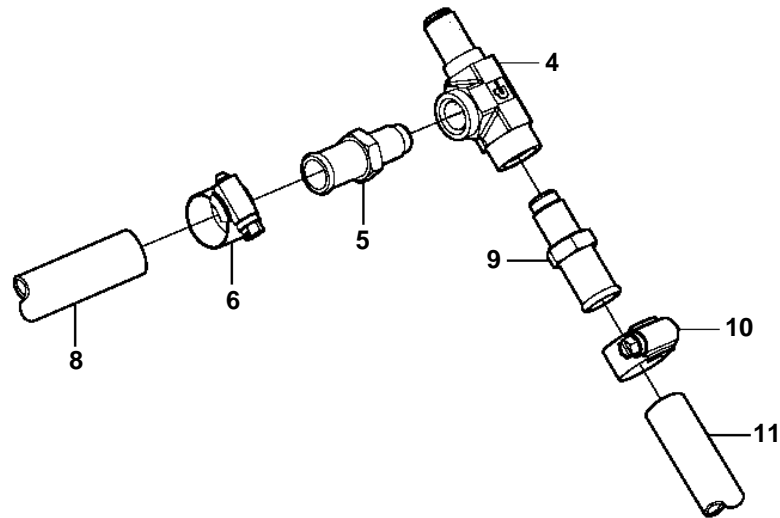

8.1Gi-B, 8.1GXi-A, DPX375-B, DPX420-B, 8.1GiI-B, 8.1GXil-A

8.1Gi-B, 8.1GXi-A, DPX375-B, DPX420-B, 8.1Gi-B, 8.1GXil-A

REF	PART NO.	QTY	DESCRIPTION	NOTES
1	3862102	1	Hot water outlet	
2	3855531	1	· T-pipe	
3	3852098	2	· Clamp	
4	3862126	1	· Fitting	
5	3861672	1	· Nipple	
6	3853813	2	· Clamp	
7		1	Hosecirculation pump	CUT
8		X	Hoseheater	Hose not supplied with kit.
9	3861918	1	Nipple	
10	3853794	1	Clamp	
11	3861916	1	Hose	