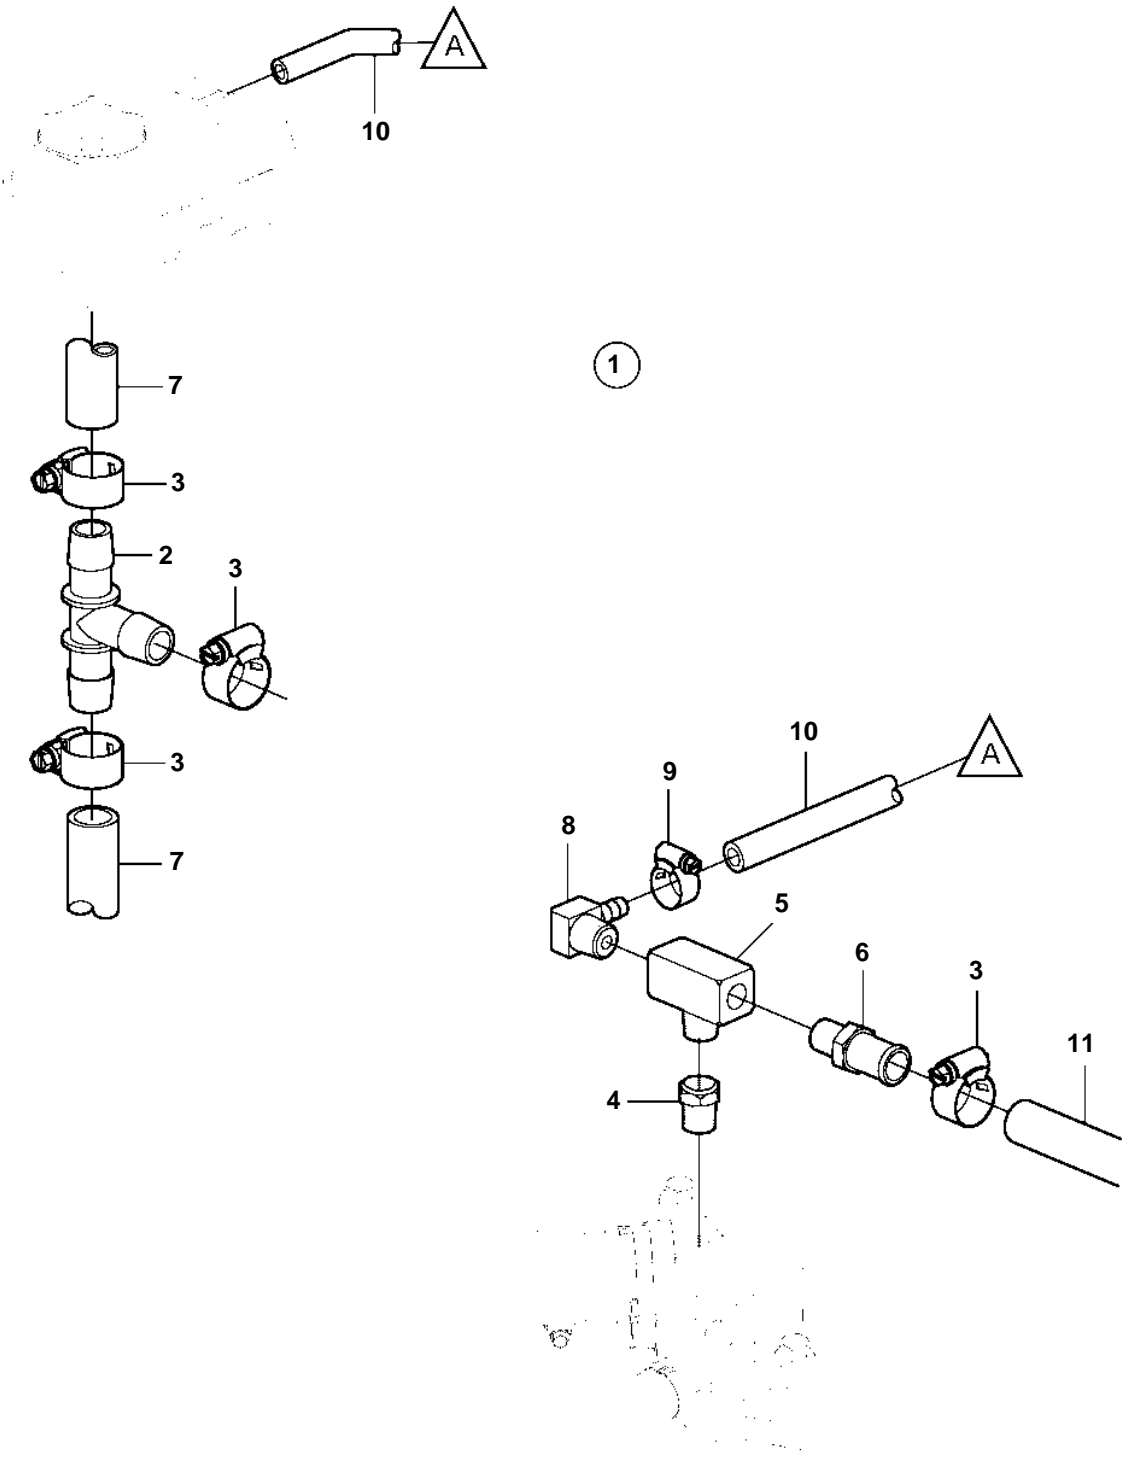

8.1Gi-BF, 8.1Gi-CF, 8.1Gi-DF, 8.1Gi-EF, 8.1Gi-FF, 8.1GXi-AF, 8.1GXi-BF, 8.1GXi-CF, 8.1GXi-DF, 8.1GXi-EF, DPX375-BF, DPX375-CF, DPX420-BF, DPX420-CF, 8.1OSi-A, 8.1OSi-AF, 8.1OSi-B, 8.1OSi-BF, 8.1Gii-A, 8.1Gii-B, 8.1Gii-C, 8.1Gii-D, 8.1Gii-E, 8.1Gii-F, 8.1GXii-A, 8.1GXii-B, 8.1GXii-C, 8.1GXii-D, 8.1GXii-E

REF	PART NO.	QTY	DESCRIPTION	NOTES
1	3861870	1	Hot water outlet	
2	3860613	1	· Fitting	
3	3853813	4	· Clamp	
4	983223	1	· Adapter	
5	3860586	1	· Fitting	
6	969497	1	· Nipple	
7		1	Hoseexpansion tank	CUT
8	3860585	1	Fitting	
9	3860413	1	Clamp	
10		1	Hoseexpansion tank	
11		X	Hoseheater	Not included in kit.