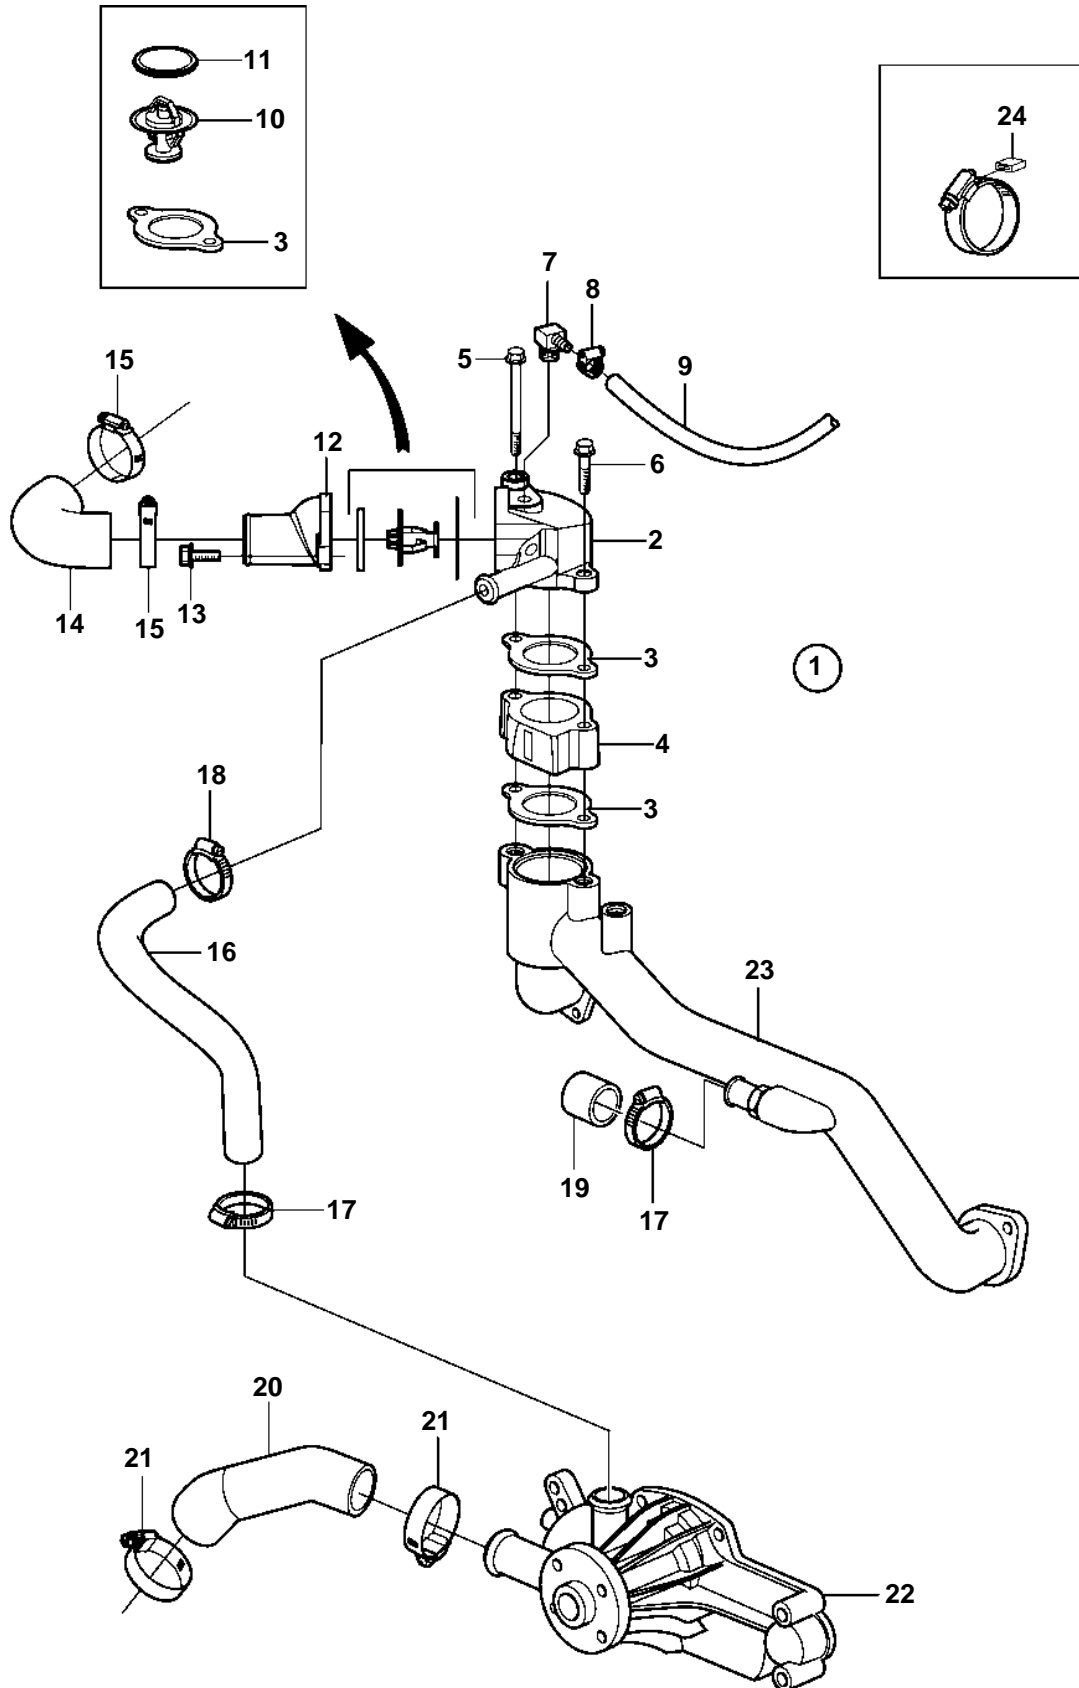

8.1GiI-A, 8.1GiI-B, 8.1GiI-C, 8.1GiI-D, 8.1GSiI-A, 8.1GXii-A, 8.1GXii-B, 8.1GXii-C

8.1GiI-A, 8.1GiI-B, 8.1GiI-C, 8.1GiI-D, 8.1GSiI-A, 8.1GXii-A, 8.1GXii-B, 8.1GXii-C

REF	PART NO.	QTY	DESCRIPTION	NOTES
1	3861440	1	Freshwater cool kit	
2	3860987	1	· Thermostat housing	
3	3852111	3	· Gasket	
4	3860909	1	· Adapter	
5	973096	1	· Flange screw	
6	965187	1	· Screw	
7	3860585	1	· Fitting	
8	3860413	1	· Clamp	
9	3860957	1	· Hose	
10	3831426	1	· Thermostat kit	
11	416033	1	· · Sealing ring	
12	3860977	1	· Thermostat housing	
13	3853401	2	· Screw	
14	3860914	1	· Hose	
15	3850422	2	· Clamp	
16	3860953	1	· Hose	
17	3852602	2	· Clamp	
18	3853780	1	· Clamp	
19	3852476	1	· Cap	
20	3860915	1	· Hose	
21	3852098	2	· Clamp	
22	3861341	1	Circulation pump	
23	3861308	1	Pipe, crossover	
24	3858532	X	Cover	W=0.465" (11.8mm)
	3861999	X	Cover	W=0.300" (7.6mm)