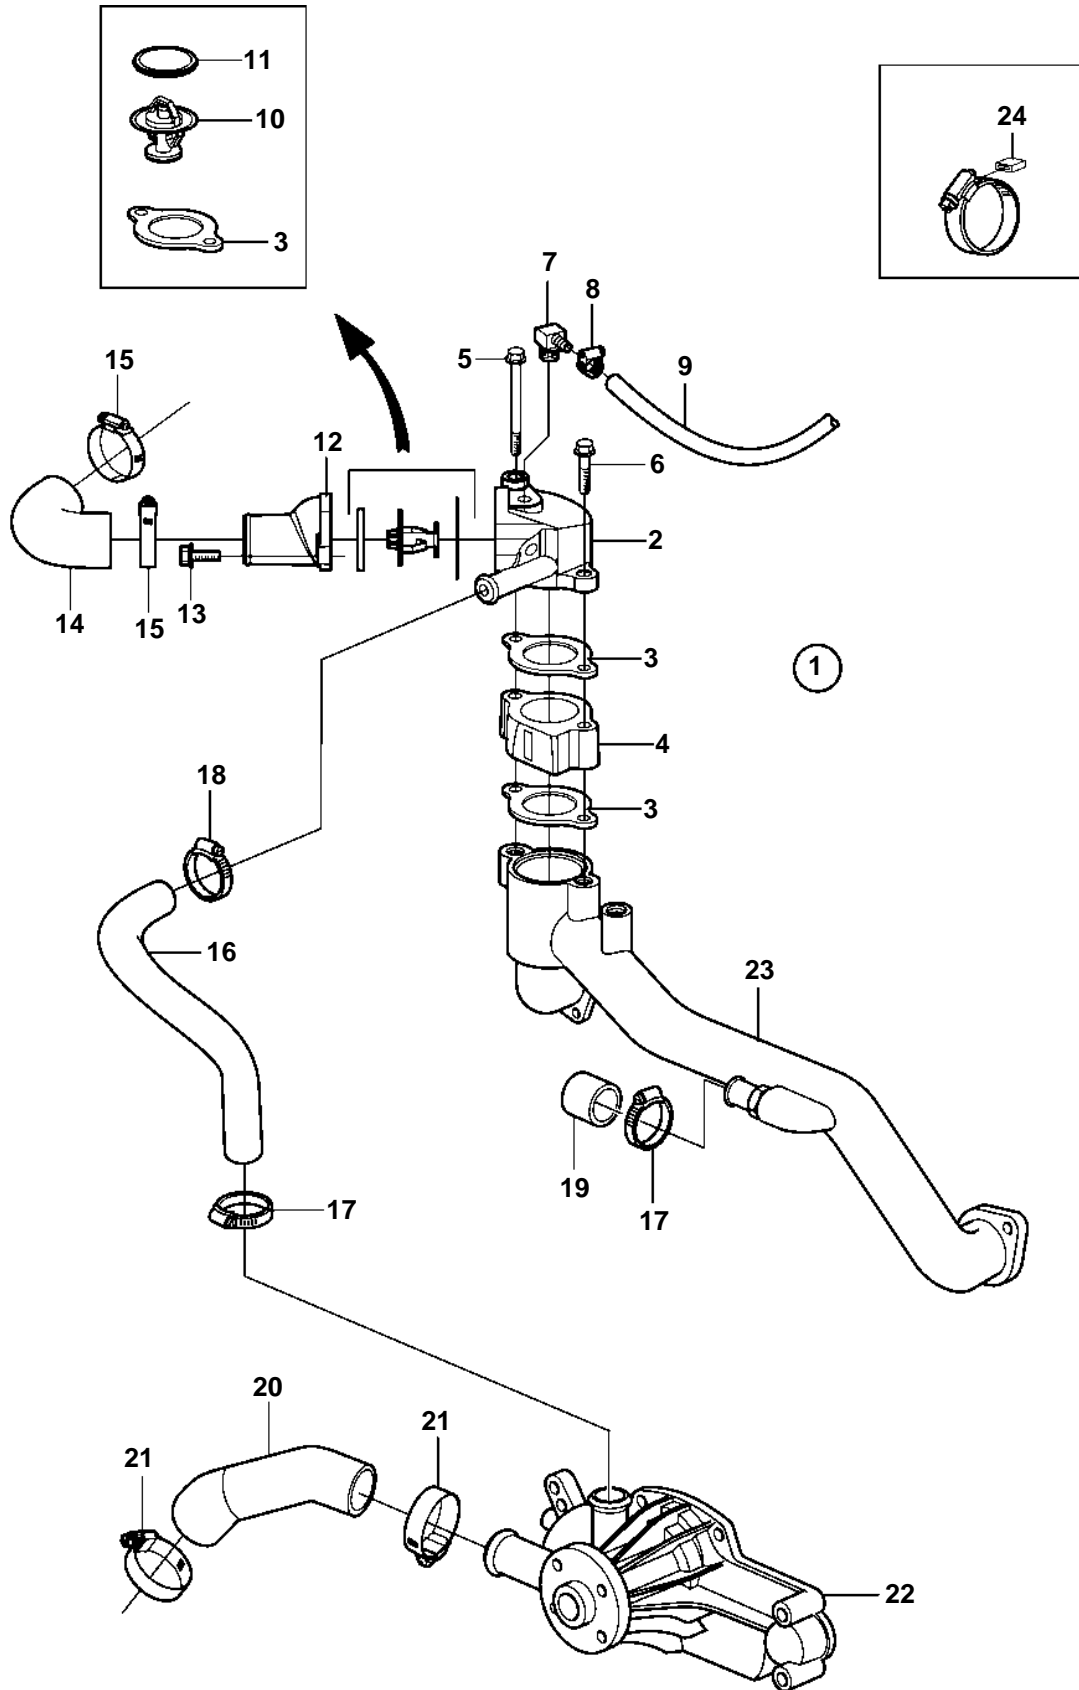

8.1Gi-A, 8.1Gi-B, 8.1Gi-C, 8.1Gi-D, 8.1GSi-A, 8.1GXi-A, 8.1GXi-B, 8.1GXi-C, DPX375-A, DPX375-B, DPX420-A, DPX420-B

8.1Gi-A, 8.1Gi-B, 8.1Gi-C, 8.1Gi-D, 8.1GSi-A, 8.1GXi-A, 8.1GXi-B, 8.1GXi-C, DPX375-A, DPX375-B, DPX420-A, DPX420-B

REF	PART NO.	QTY	DESCRIPTION	NOTES
1	3860972	1	Fresh water cool kit	
2	3860987	1	· Thermostat housing	
3	3852111	3	· Gasket	
4	3860909	1	· Adapter	
5	973096	1	· Flange screw	
6	965187	1	· Screw	
7	3860585	1	· Fitting	
8	3860413	1	· Clamp	
9	3860957	1	· Hose	
10	3831426	1	· Thermostat kit	
11	416033	1	· · Sealing ring	
12	3860977	1	· Thermostat housing	
13	3853401	2	· Screw	
14	3860914	1	· Hose	
15	3850422	2	· Clamp	
16	3860953	1	· Hose	
17	3852602	2	· Clamp	
18	3853780	1	· Clamp	
19	3852476	1	· Cap	
20	3860915	1	· Hose	
21	3852098	2	· Clamp	
22	3861341	1	Circulation pump	
23	3861308	1	Pipe, crossover	
24	3858532	X	Cover	W=0.465" (11.8mm)
	3861999	X	Cover	W=0.300" (7.6mm)