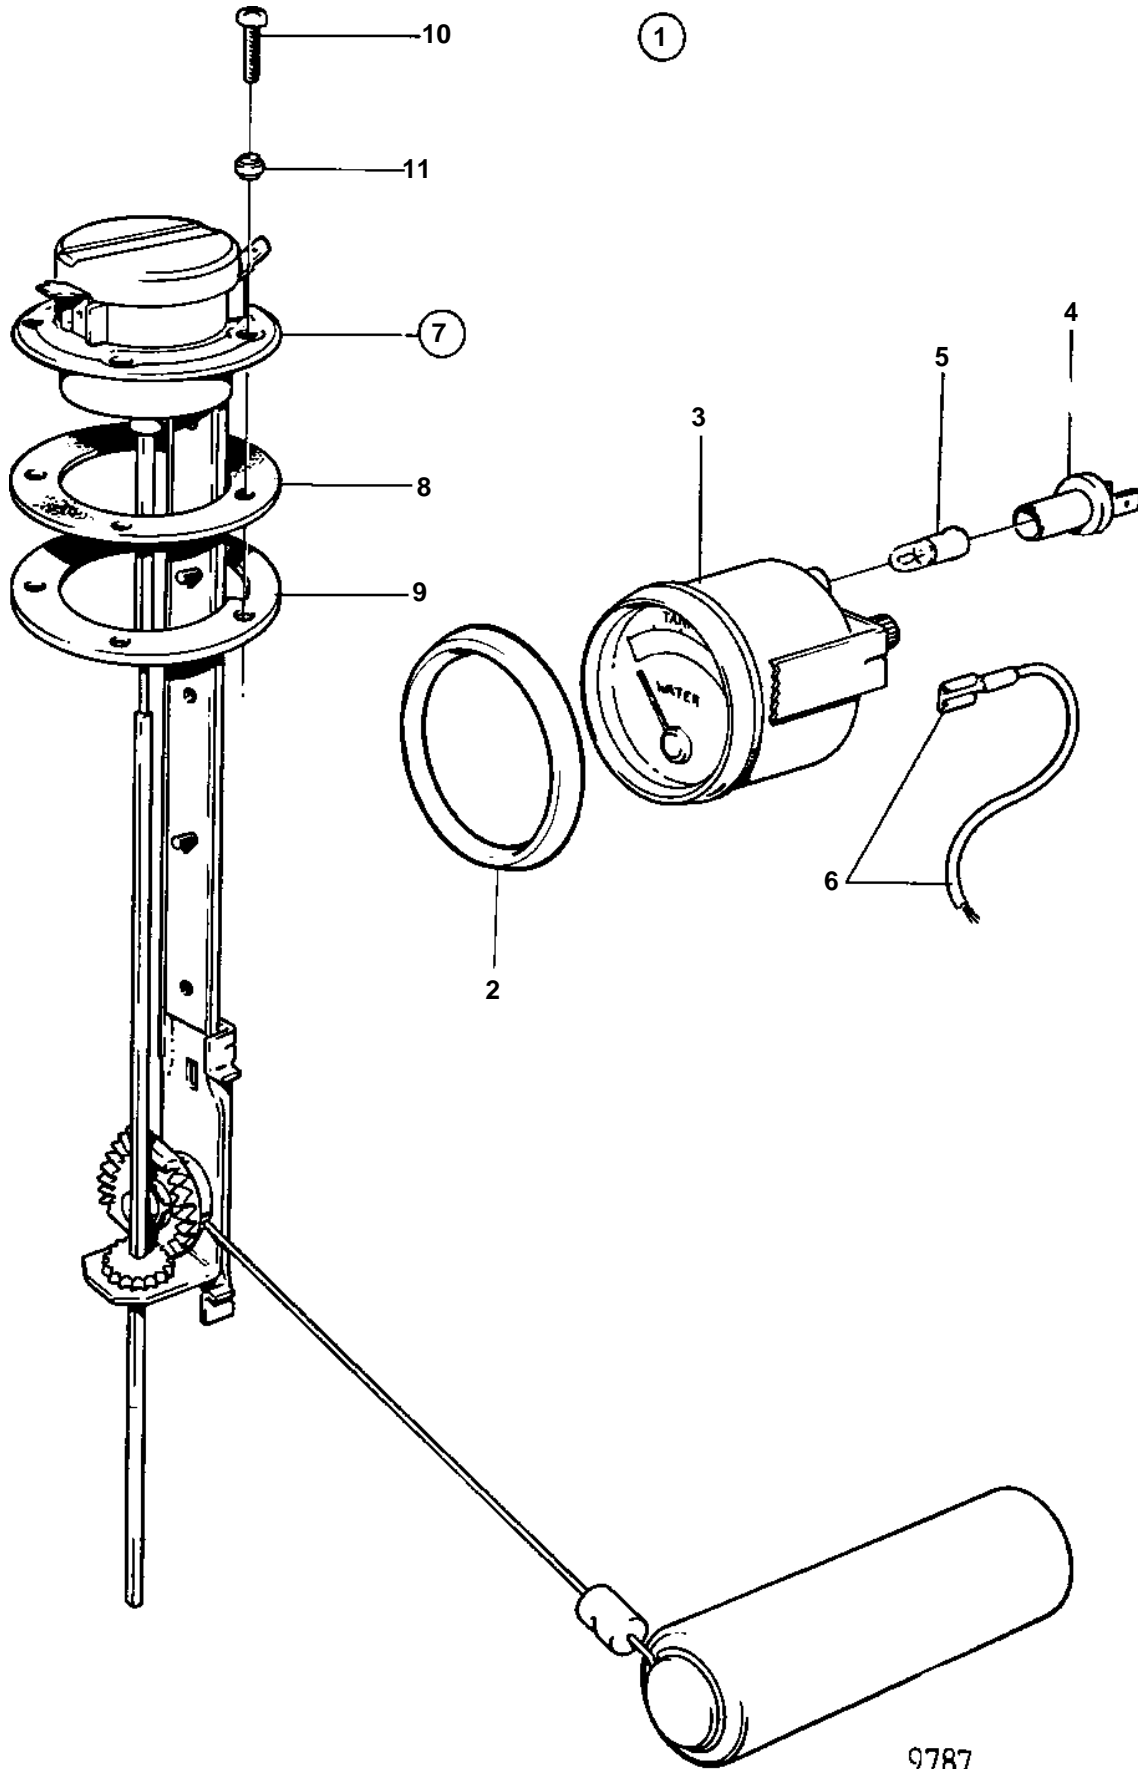

740A, 740A/MS5

740A, 740A/MS5

REF	PART NO.	QTY	DESCRIPTION	NOTES
1	828716	1	Water level gauge	GOLD COLOURED DECOR STRIPE., 12V REPL BY 858881
2	858643	1	· Front ring	(828542)
3	863942	1	· Water level gauge	(828635)
4	863945	2	· · Lamp socket	FOR INSTRUMENTS WITH PARTNO 828632,828635 SHOULD WHITE BULB 19923 AND BULB HOLDER 808175 BE INSTALLED.
5	863946	2	· · Bulb	FOR INSTRUMENTS WITH PARTNO 828632,828635 SHOULD WHITE BULB 19923 AND BULB HOLDER 808175 BE INSTALLED., RED
6		X	· CABLES AND TERMINALS	SEE GROUP 3
7	834389	1	· Sensor	
8	89865	1	· · Gasket	
9	834480	1	· · Flange	
10	956078	4	· · Cross recessed screw	L = 16 MM
	956081	1	· · Cross recessed screw	L = 25 MM
11	834481	5	· · Gasket	