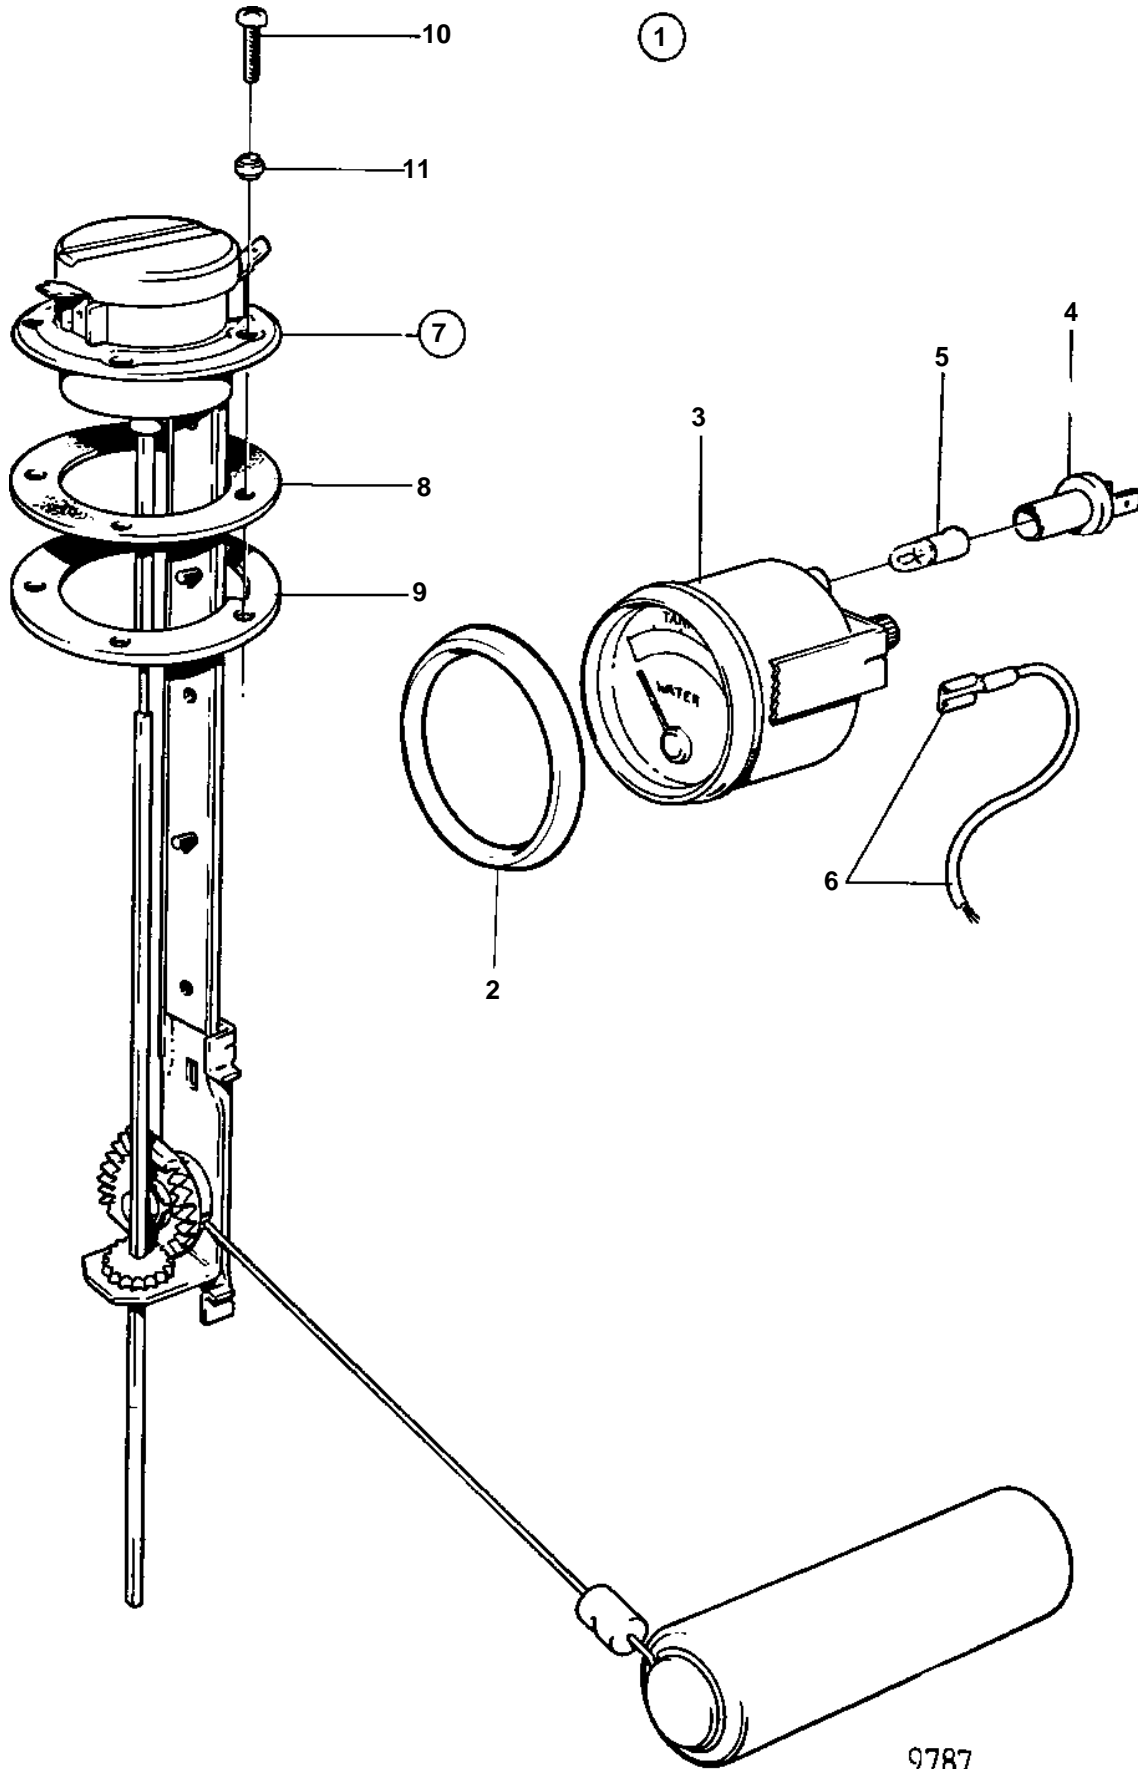

740A, 740A/MS5

740A, 740A/MS5

REF	PART NO.	QTY	DESCRIPTION	NOTES
1	1140462	1	Water level gauge ki	
2	858643	1	• Front ring	
3	863942	1	• Water level gauge	(828635)
4	863945	2	• • Lamp socket	FOR INSTRUMENTS WITH PARTNO 828632,828635 SHOULD WHITE BULB 19923 AND BULB HOLDER 808175 BE INSTALLED.
5	863946	2	• • Bulb	FOR INSTRUMENTS WITH PARTNO 828632,828635 SHOULD WHITE BULB 19923 AND BULB HOLDER 808175 BE INSTALLED., RED
6		X	• CABLES AND TERMINALS	SEE GROUP 3
7	834389	1	• Sensor	
8	89865	1	• • Gasket	
9	834480	1	• • Flange	
10	956078	4	• • Cross recessed screw	L = 16 MM
	956081	1	• • Cross recessed screw	L = 25 MM
11	834481	5	• • Gasket	