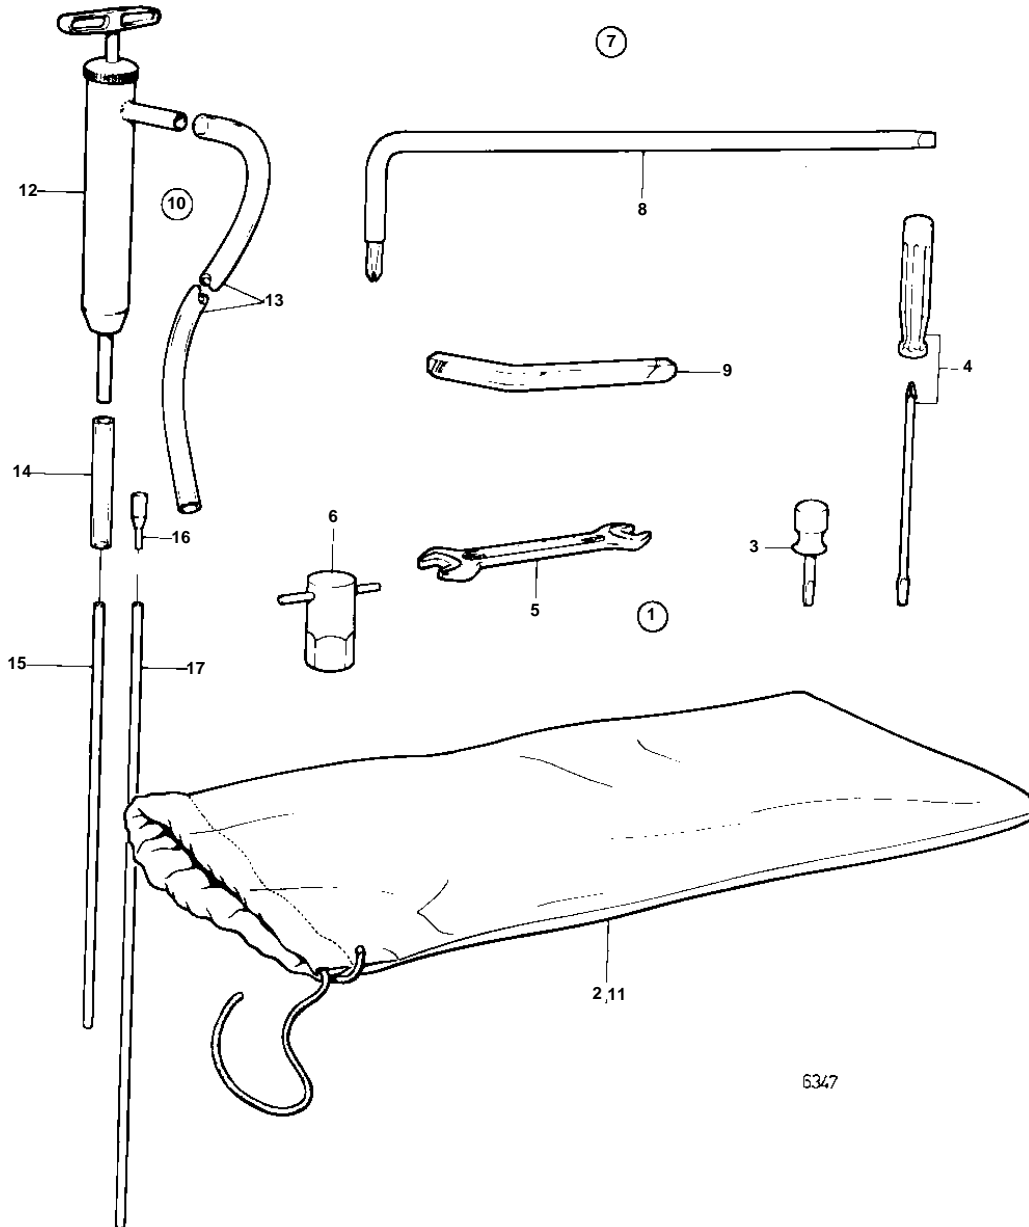

740A, 740A/MS5

740A, 740A/MS5

REF	PART NO.	QTY	DESCRIPTION	NOTES
1		1	Tool kit	
2	844642	1	• Tool bag	(809863)
3		1	• Screwdriver	
4		1	• Combination screwdri	
5		1	• Open-end wrench	13-16MM
		1	• Open-end wrench	1/2-11/16MM
		1	• Open-end wrench	19-22MM
6	884953	1	Spark plug spanner	
7	841045	1	Tool kit	DRIVE UNIT
8		1	• Screwdriver	
9	914675	1	• Allen wrench	1/4"
	914677	1	• Allen wrench	3/8"
10	875117	1	Oil bilge pump	
11	844642	1	• Tool bag	
12		1	• OIL BILGE PUMP	
13	806282	1	• Plastic hose	L = 1000 MM
14		1	• PLASTIC HOSE	L = 100 MM
15	841527	1	• Plastic pipe	L = 700 MM
16		1	• Rubber hose	
17	835964	1	• Tube	L = 711 MM