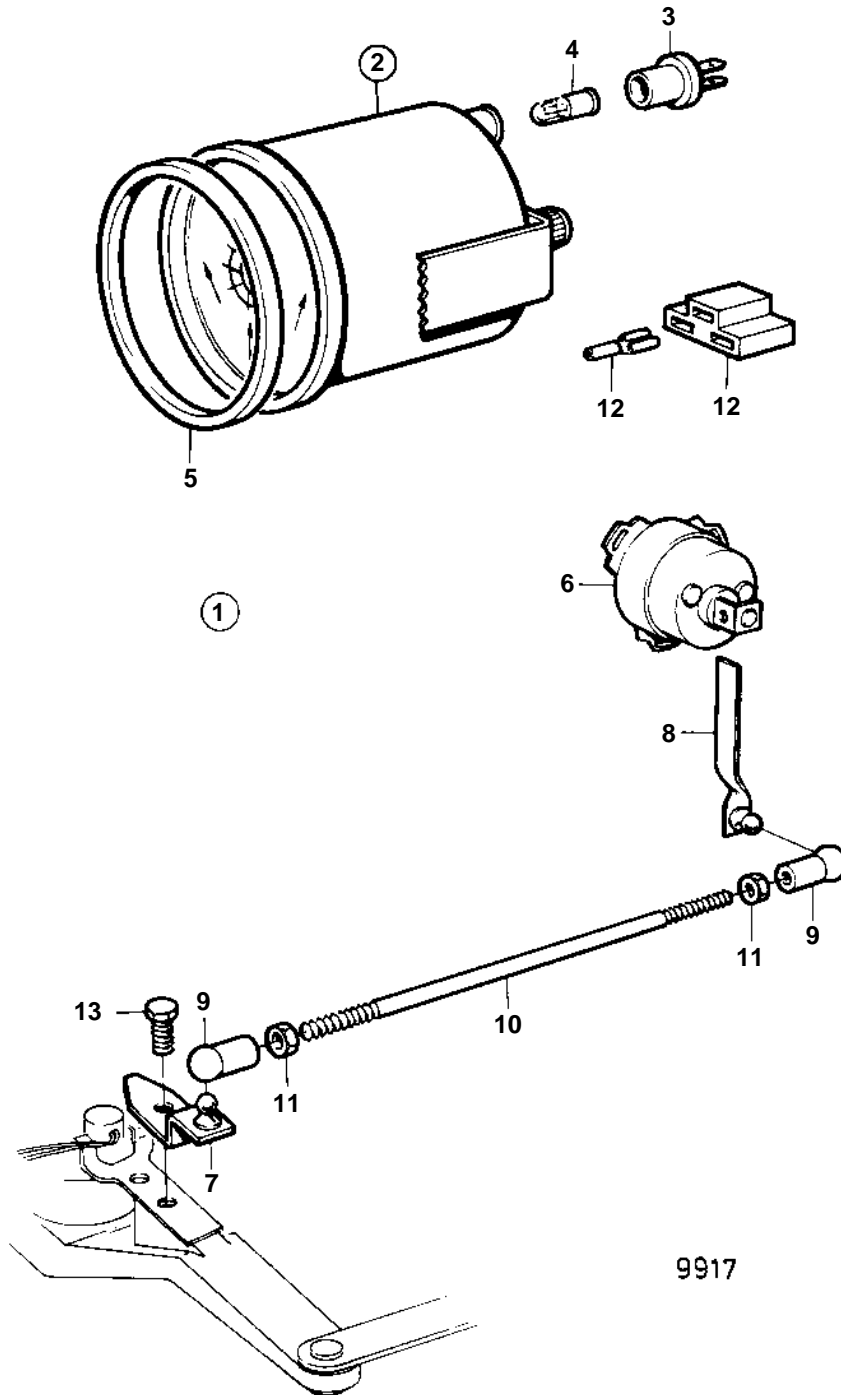

740A, 740A/MS5

740A, 740A/MS5

REF	PART NO.	QTY	DESCRIPTION	NOTES
1	858886	1	Rudder indicator kit	REPL BY 1140463
2	828698	1	• Rudder indicator	REPL BY 863944
	863944	1	• Rudder indicator	
3	863945	1	• • Lamp socket	FOR RUDDER INDICATOR INSTRUMENTS WITH PART NO 828698 SHOULD WHITE BULB 19923 AND BULB HOLDER 808175 BE INSTALLED
4	863946	1	• • Bulb	FOR RUDDER INDICATOR INSTRUMENTS WITH PART NO 828698 SHOULD WHITE BULB 19923 AND BULB HOLDER 808175 BE INSTALLED, RED
5	858643	1	• Front ring	
6	837772	1	• Position sensor	
7	853176	1	• Bracket	
8	853177	1	• Intermediate lever	
9	946704	1	• Ball socket	LEFT HAND THREADS.
	946703	1	• Ball socket	RIGHT HAND THREADS.
10	943549	1	• Control rod	
11	942836	1	• Hexagon nut	LEFT HAND THREADS.
	955780	1	• Hexagon nut	RIGHT HAND THREADS.
12		X	• CABLES AND TERMINALS	
13	940199	1	Hexagon screw	