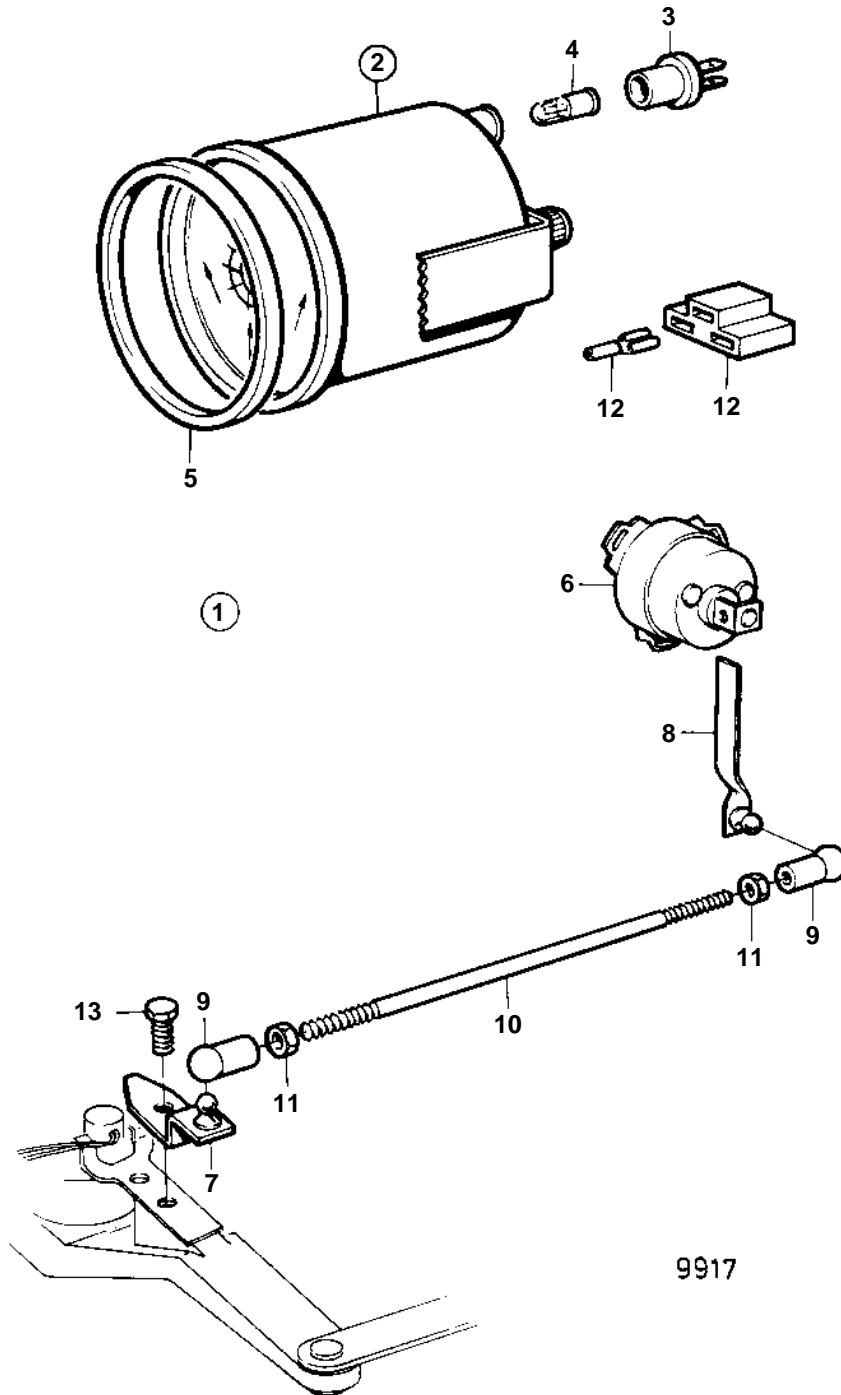

740A, 740A/MS5

740A, 740A/MS5

REF	PART NO.	QTY	DESCRIPTION	NOTES
1	1140463	1	Rudder indicator kit	
2	863944	1	• Rudder indicator	
3	863945	1	• • Lamp socket	FOR RUDDER INDICATOR INSTRUMENTS WITH PART NO 828698 SHOULD WHITE BULB 19923 AND BULB HOLDER 808175 BE INSTALLED
4	863946	1	• • Bulb	FOR RUDDER INDICATOR INSTRUMENTS WITH PART NO 828698 SHOULD WHITE BULB 19923 AND BULB HOLDER 808175 BE INSTALLED, RED
5	858643	1	• Front ring	
6	837772	1	• Position sensor	
7	853176	1	• Bracket	
8	853177	1	• Intermediate lever	
9	946704	1	• Ball socket	LEFT HAND THREADS.
	946703	1	• Ball socket	RIGHT HAND THREADS.
10	943549	1	• Control rod	
11	942836	1	• Hexagon nut	LEFT HAND THREADS.
	955780	1	• Hexagon nut	RIGHT HAND THREADS.
12		X	• CABLES AND TERMINALS	
13	940199	1	Hexagon screw	