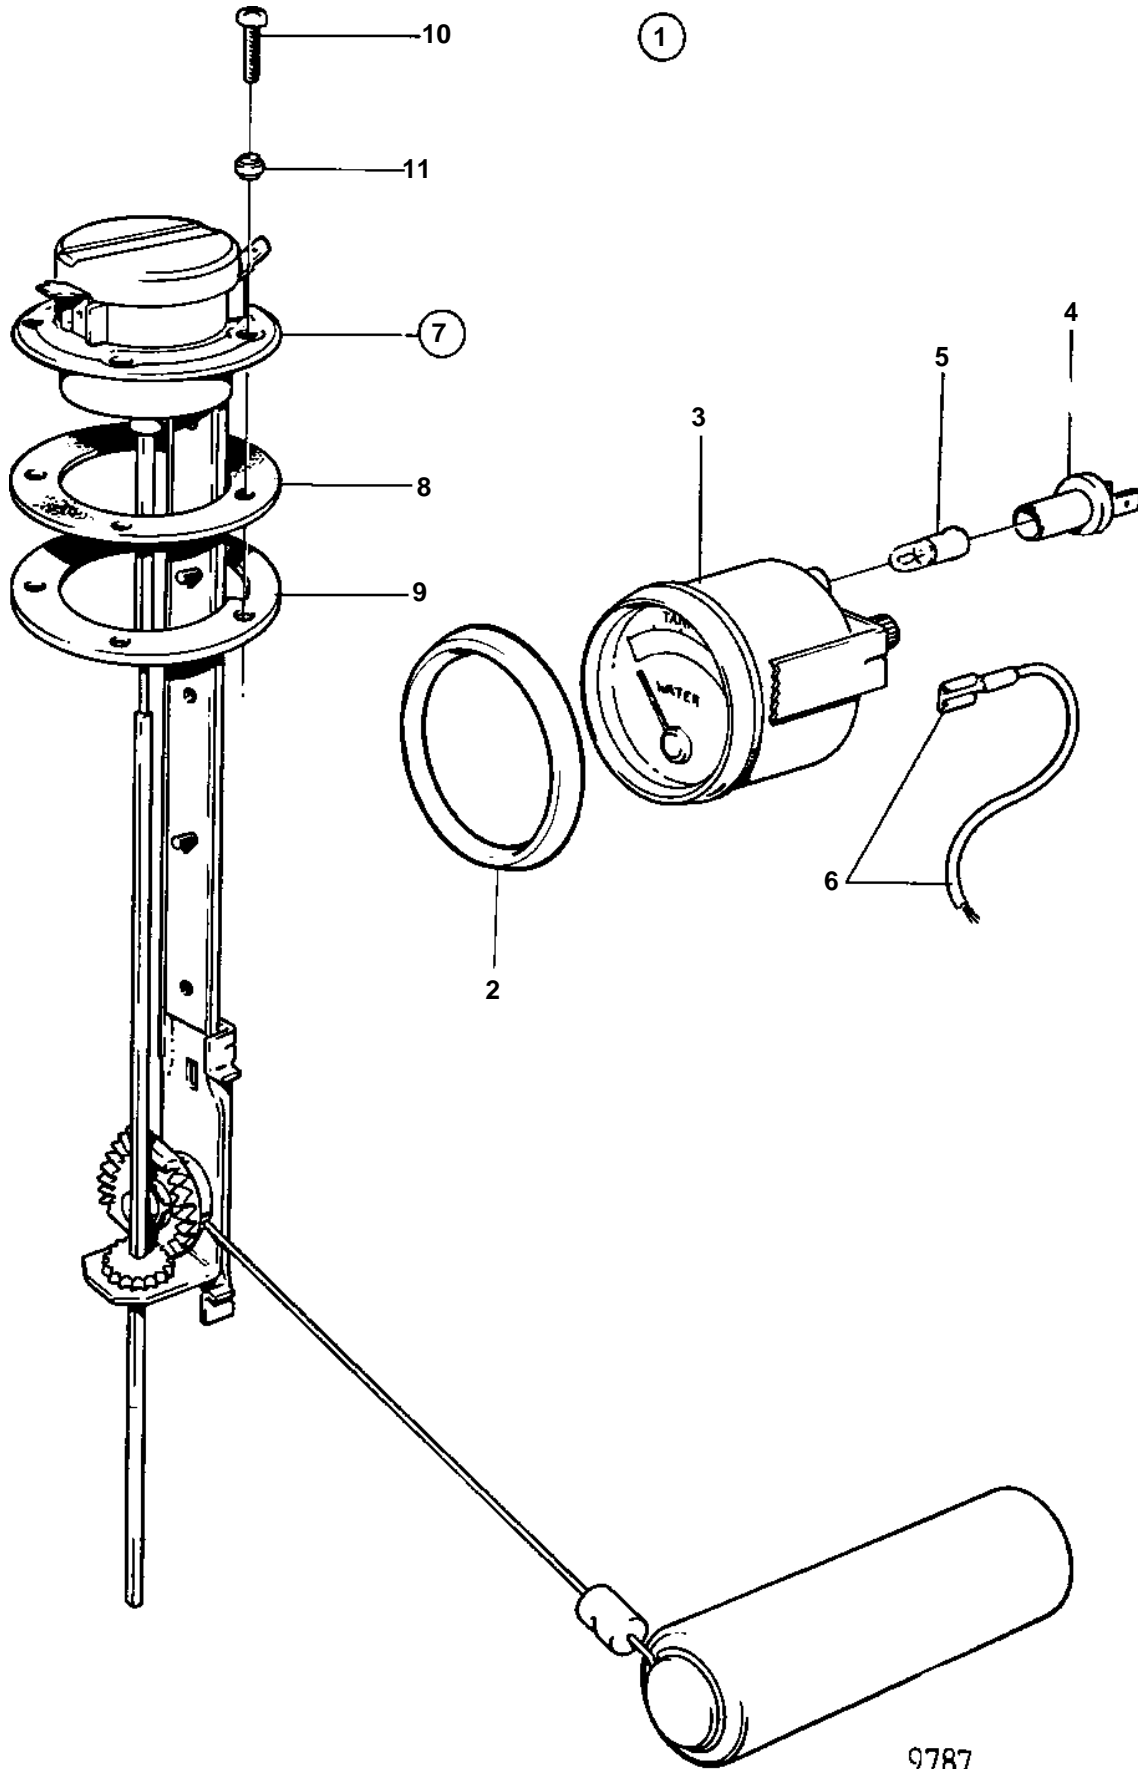

740A, 740A/MS5

740A, 740A/MS5

REF	PART NO.	QTY	DESCRIPTION	NOTES
1	858879	1	Tank gauge kit	WHITE COLOURED DECOR STRIPE., 12V REPL BY 1140461
2	858643	1	• Front ring	
3	863940	1	• Fuel gauge	(828632)
4	863945	2	• • Lamp socket	FOR INSTRUMENTS WITH PARTNO 828632,828635 SHOULD WHITE BULB 19923 AND BULB HOLDER 808175 BE INSTALLED.
5	863946	2	• • Bulb	FOR INSTRUMENTS WITH PARTNO 828632,828635 SHOULD WHITE BULB 19923 AND BULB HOLDER 808175 BE INSTALLED., RED
6		X	• CABLES AND TERMINALS	SEE GROUP 3
7	837999	1	• Sensor	
8	89865	1	• • Gasket	
9	834480	1	• • Flange	
10	956078	4	• • Cross recessed screw	L = 16 MM
	956081	1	• • Cross recessed screw	L = 25 MM
11	834481	5	• • Gasket	