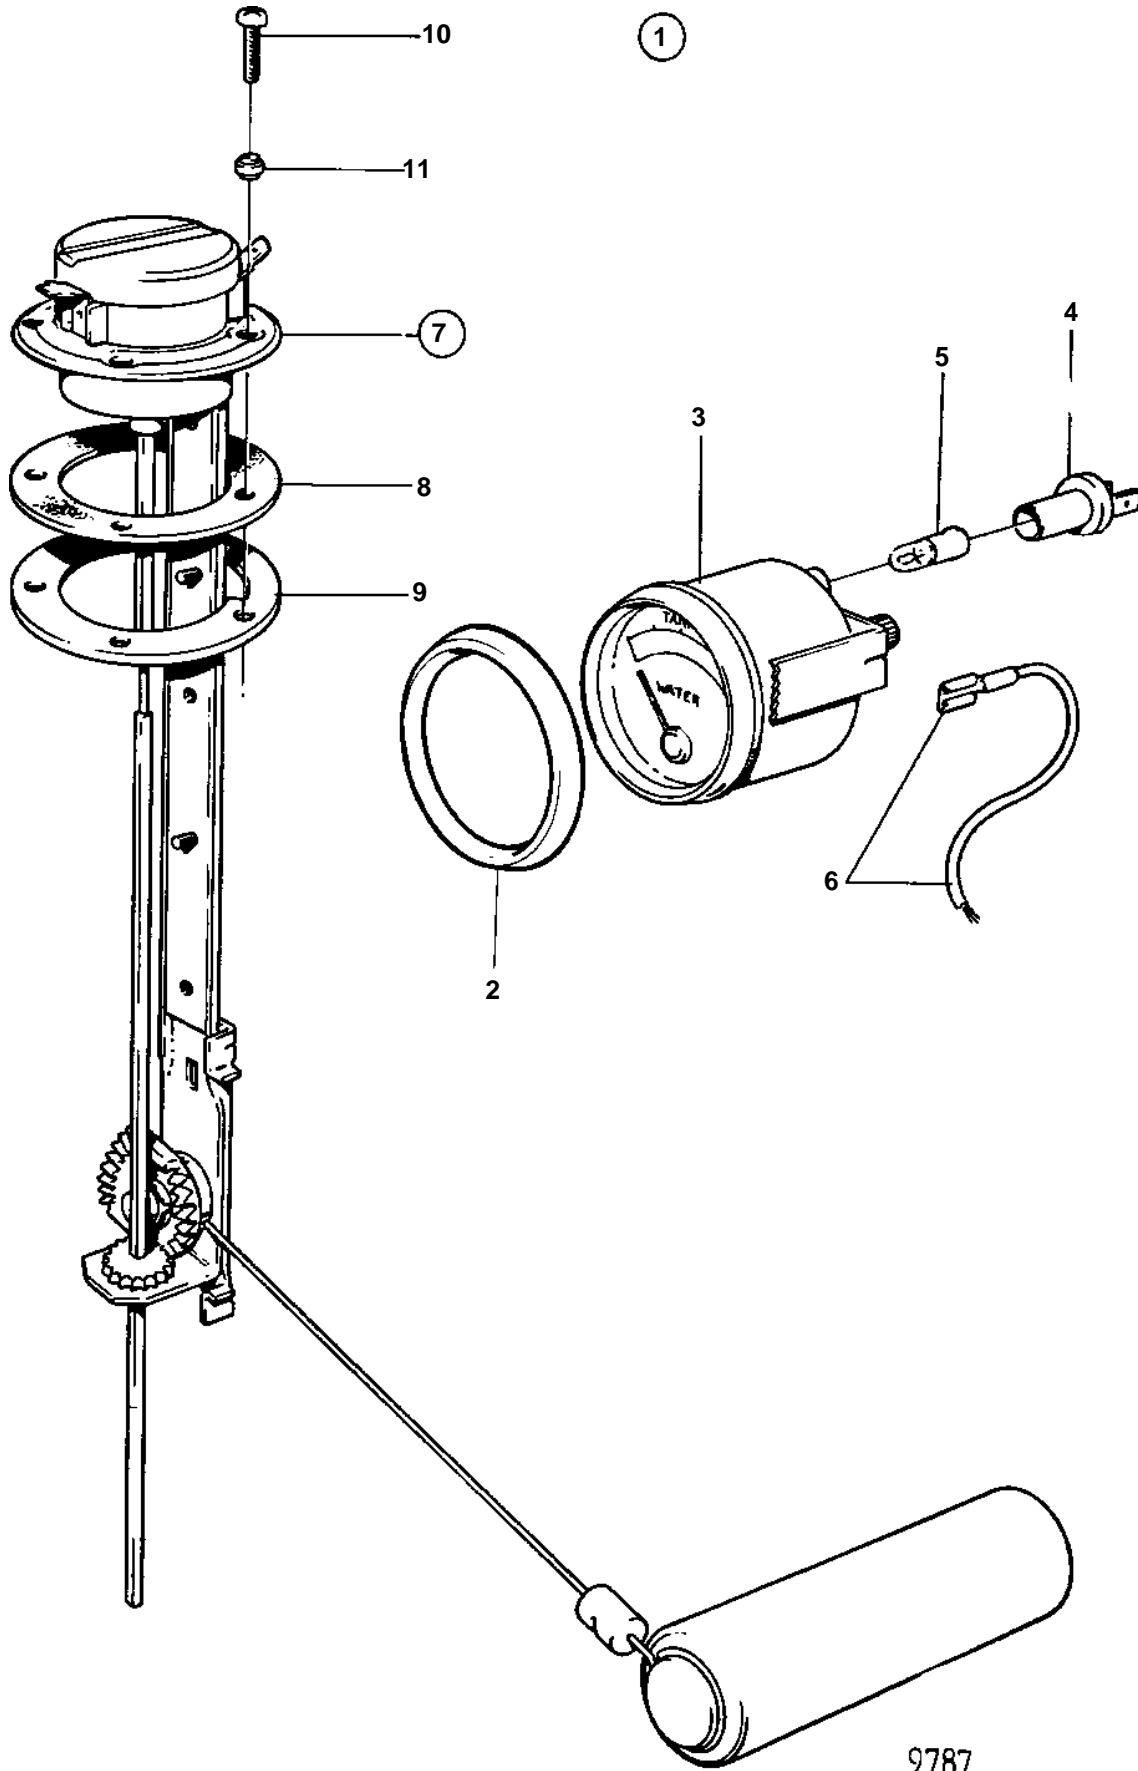

740A, 740A/MS5

740A, 740A/MS5

REF	PART NO.	QTY	DESCRIPTION	NOTES
1	828714	1	Fuel gauge kit	GOLD COLOURED DECOR STRIPE., 12V REPL BY 858879
2	858643	1	· Front ring	(828542)
3	863940	1	· Fuel gauge	(828632)
4	863945	2	· · Lamp socket	FOR INSTRUMENTS WITH PARTNO 828632,828635 SHOULD WHITE BULB 19923 AND BULB HOLDER 808175 BE INSTALLED.
5	863946	2	· · Bulb	FOR INSTRUMENTS WITH PARTNO 828632,828635 SHOULD WHITE BULB 19923 AND BULB HOLDER 808175 BE INSTALLED., RED
6		X	· CABLES AND TERMINALS	SEE GROUP 3
7	837999	1	· Sensor	
8	89865	1	· · Gasket	
9	834480	1	· · Flange	
10	956078	4	· · Cross recessed screw	L = 16 MM
	956081	1	· · Cross recessed screw	L = 25 MM
11	834481	5	· · Gasket	