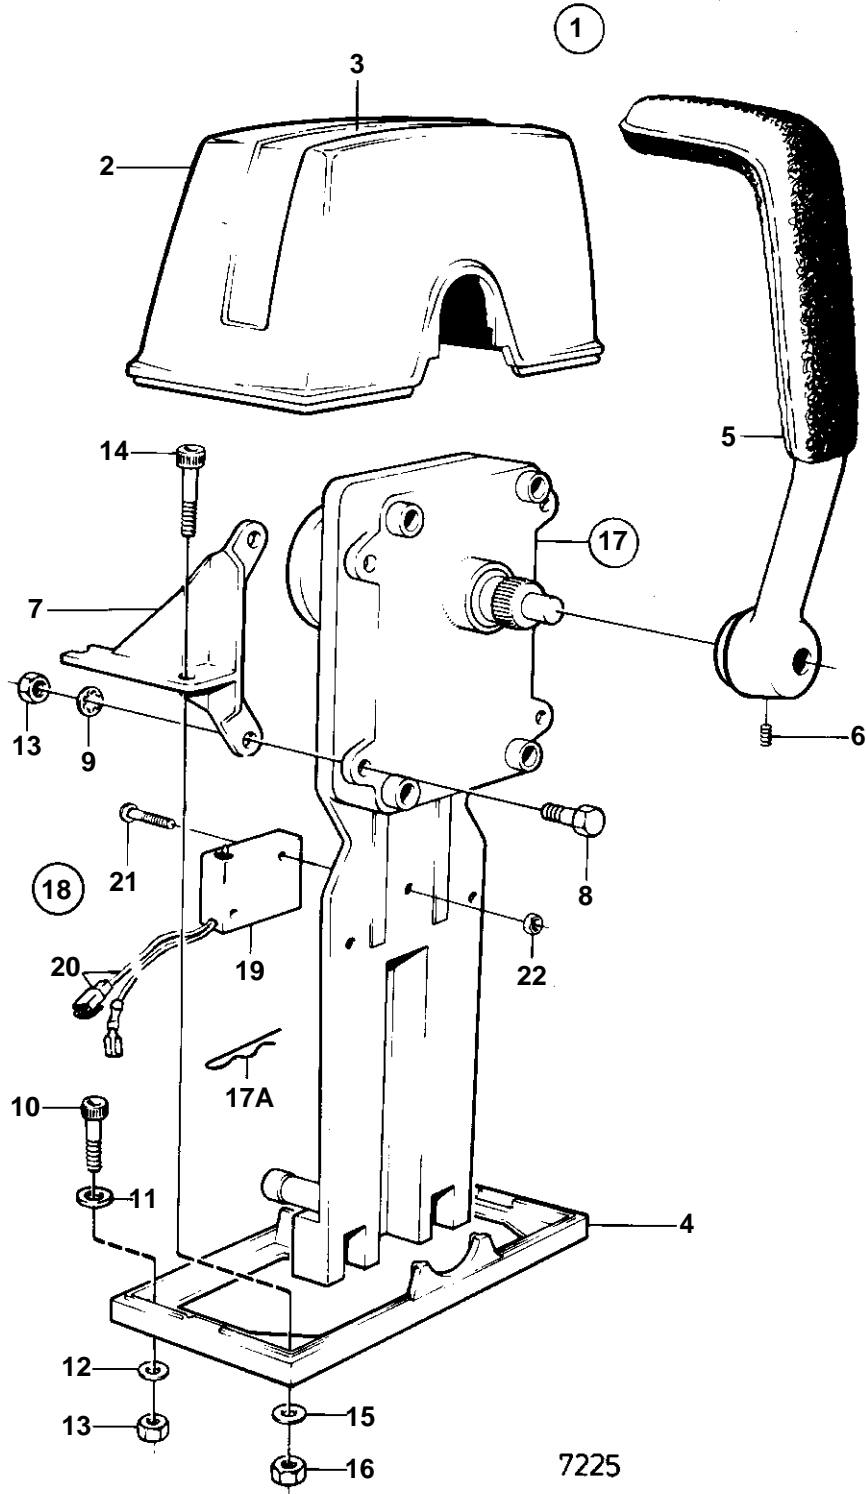

740A, 740A/MS5

740A, 740A/MS5

REF	PART NO.	QTY	DESCRIPTION	NOTES
1	839470	2	Mounting kit	REPL BY 851602
2	839472	2	· Cover	
4	839474	2	· Plate	
5	839475	2	· Hand lever	
6		2	· Lock screw	M5
	839693	2	· Lock screw	M8
7		2	· Bracket	MARKED 839480
	839481	2	· Bracket	MARKED 839481
8	955244	8	· Hexagon screw	
9		8	· Toothed washer	
10	947671	4	· Hex. socket screw	
12	960138	4	· Washer	
13	955780	12	· Hexagon nut	
14	947672	4	· Hex. socket screw	
15	960139	4	· Washer	
16	955781	4	· Hexagon nut	
17	839469	2	Control	REPL BY 851600
18	855352	1	Neutral position con	MAIN STATION., (841165)
	855352	1	Neutral position con	SECOND STATION.
19	850200	2	· Toggle switch	
20		X	· · CABLES AND TERMINALS	SEE GROUP 3
21	946177	4	· Cross recessed screw	
22	947536	4	· Hexagon nut	