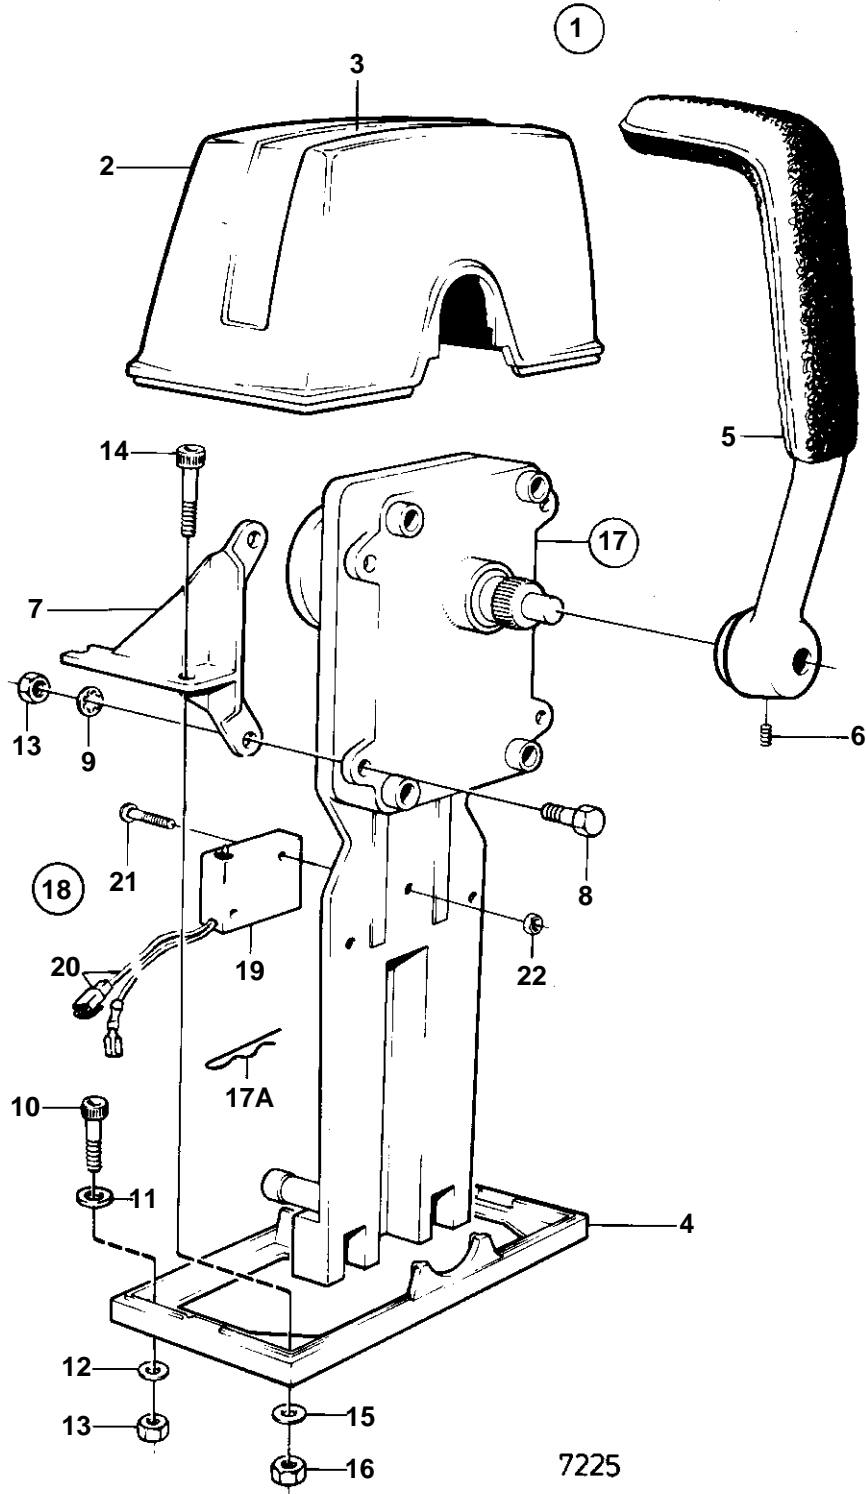

740A, 740A/MS5

**740A, 740A/MS5**

REF	PART NO.	QTY	DESCRIPTION	SEE SEC.	NOTES
1	839470	1	Mounting kit		REPL BY 851602
2	839472	1	• Cover		
4	839474	1	• Plate		
5	839475	1	• Hand lever		
6		1	• Lock screw		M5
	839693	1	• Lock screw		M8
7		1	• Bracket		MARKED 839480
	839481	1	• Bracket		MARKED 839481
8	955244	4	• Hexagon screw		
9		4	• Toothed washer		
10	947671	2	• Hex. socket screw		
12	960138	2	• Washer		
13	955780	6	• Hexagon nut		
14	947672	2	• Hex. socket screw		
15	960139	2	• Washer		
16	955781	2	• Hexagon nut		
17	839469	1	Control		REPL BY 851600
				20038	
				20038	
18	855352	1	Neutral position con		MAIN STATION., (841165)
19	850200	1	• Toggle switch		
20		X	• • CABLES AND TERMINALS		SEE GROUP 3
21	946177	2	• Cross recessed screw		
22	947536	2	• Hexagon nut		