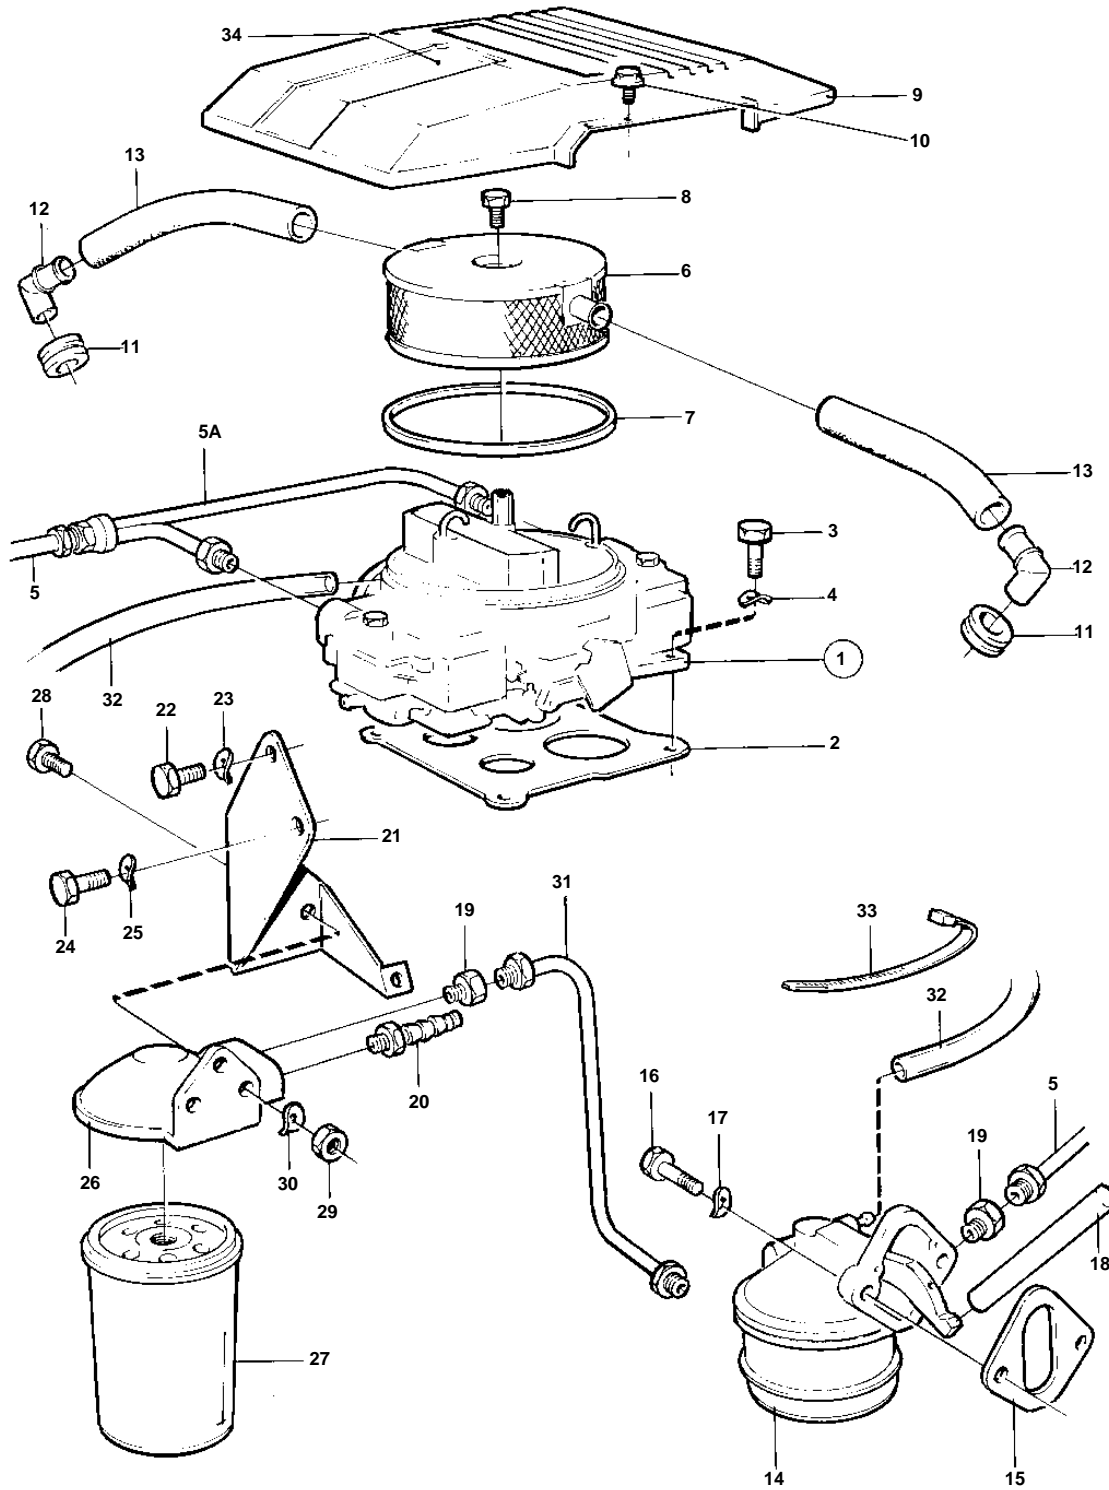

740A

10724

740A

REF	PART NO.	QTY	DESCRIPTION	SEE SEC.	NOTES
1		1	Carburetor		
			Bulletin P-23-1-1	P-23-1-1-EN	Power valve kits, Holley
1				19976	
2	856345	1	Gasket		
3	956570	4	Hex. socket screw		
4	941907	4	Spring washer		
5	856216	1	Fuel pipe		
5A	856948	1	Fuel pipe		
6	856677	1	Flame shield		
7	856684	1	Gasket		
8	955512	1	Hexagon screw		
9	856525	1	Cardboard tube		
10	965175	4	Flange screw		
11	856335	2	Rubber bushing		
12	855902	2	Hose attachment		
13	941522	X	Hose		L = 2X240 MM
14		1	Fuel pump		
15	856031	1	Gasket		
16	955535	2	Hexagon screw		
17	942336	2	Spring washer		
18	835422	1	Push rod		
19	180303	3	Nipple		
20	834781	1	Nipple		
21	856217	1	Bracket		
22	940115	1	Hexagon screw		
23	942336	1	Spring washer		
24	940116	1	Hexagon screw		
25	941909	1	Spring washer		
26	855569	1	Cardboard tube		
27	855686	1	Fuel filter		
28	955295	3	Hexagon screw		
29	955782	3	Hexagon nut		
30	941907	3	Spring washer		
31	856215	1	Fuel pipe		
32	941149	X	Hose		L = 700 MM
33	948210	X	Cable tie		
34	856232	1	Decal		740