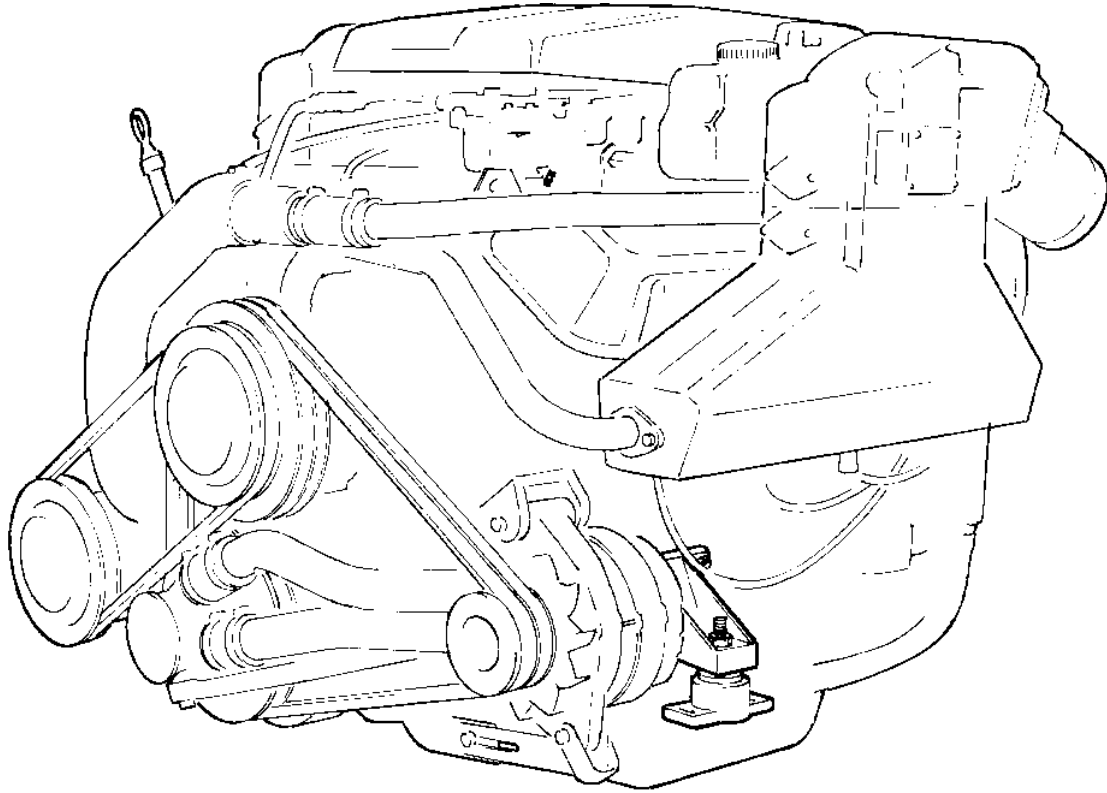

740A

740A

REF	PART NO.	QTY	DESCRIPTION
1	835449	2	Rubber cushion
2	944236	4	• Lock nut
3	955900	2	Washer
4	941912	2	Spring washer
5	835459	2	Engine mountings
6	955535	6	Hexagon screw