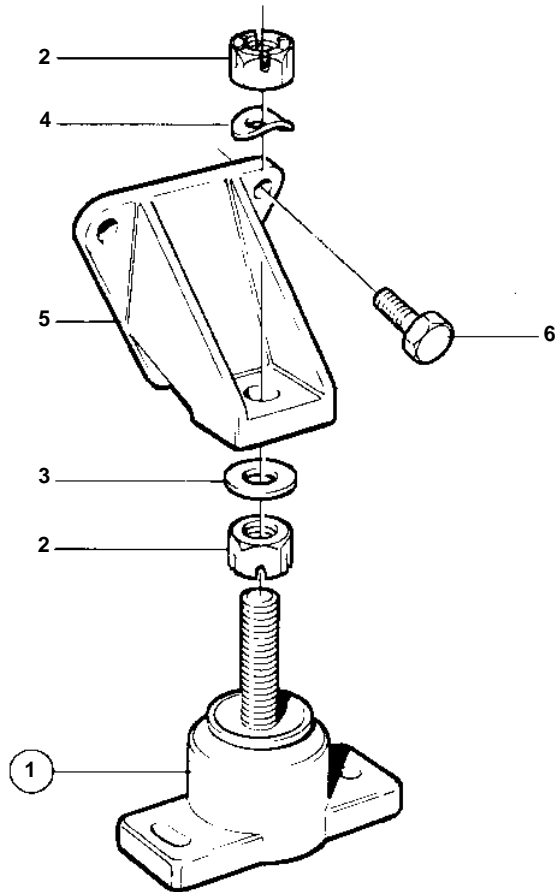

740A

740A

REF	PART NO.	QTY	DESCRIPTION
1	835449	2	Rubber cushion
2	944236	4	• Lock nut
3	955900	2	Washer
4	941912	2	Spring washer
5	835459	2	Engine mountings
6	955535	6	Hexagon screw