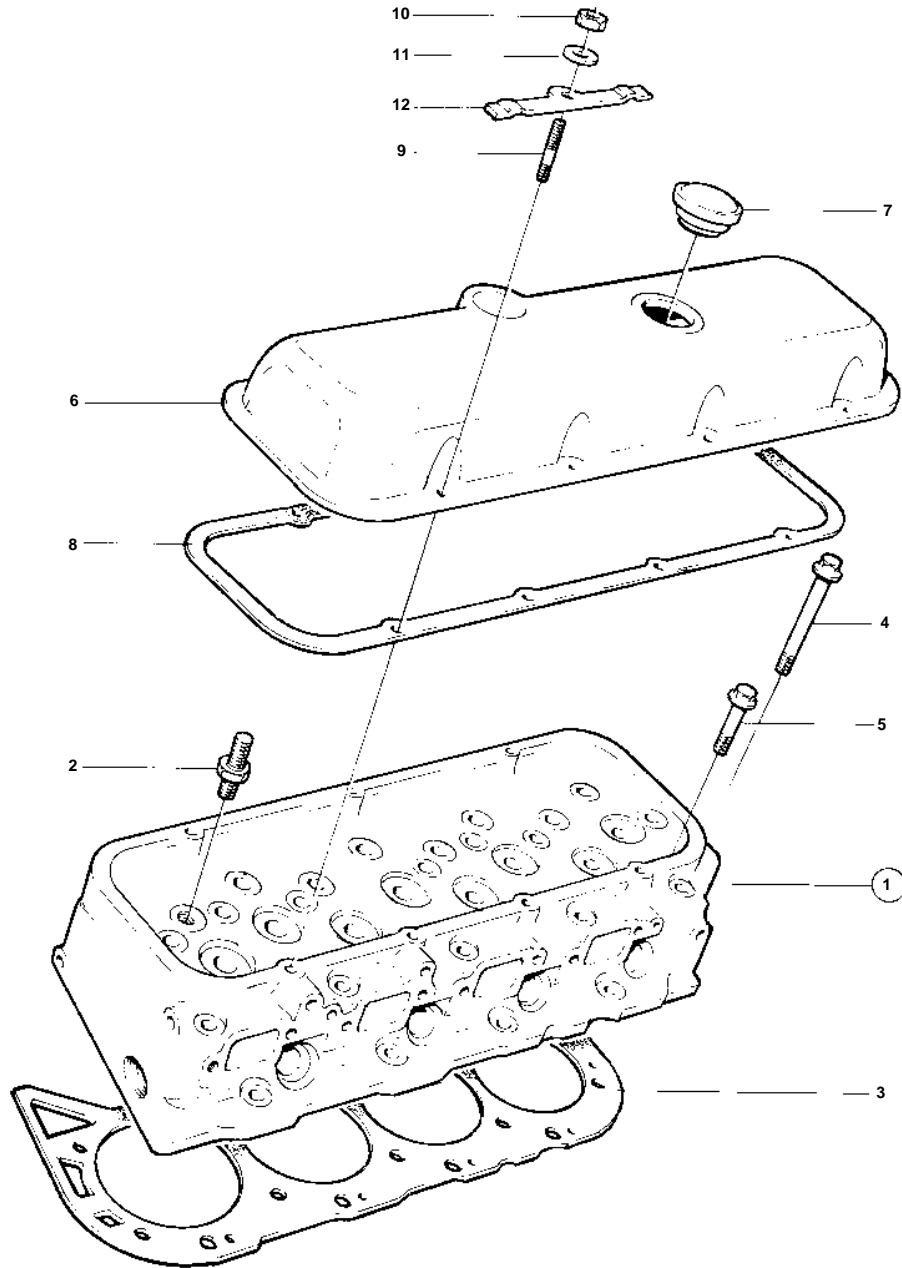

740A/MS5

9535

740A/MS5

REF	PART NO.	QTY	DESCRIPTION	NOTES
1	856562	2	Cylinder head	
2	856573	16	· Screw	
3	856575	2	Cylinder head gasket	
4	856576	25	Screw	
5	841113	9	Screw	
6		2	Valve cover	
7	856604	1	Oil filler cap	
8	856626	2	Gasket	
9		14	Stud	
10	955825	14	Hexagon nut	
11	955893	14	Washer	
12		8	Reinforcement	OUTER
	856625	6	Reinforcement	INNER