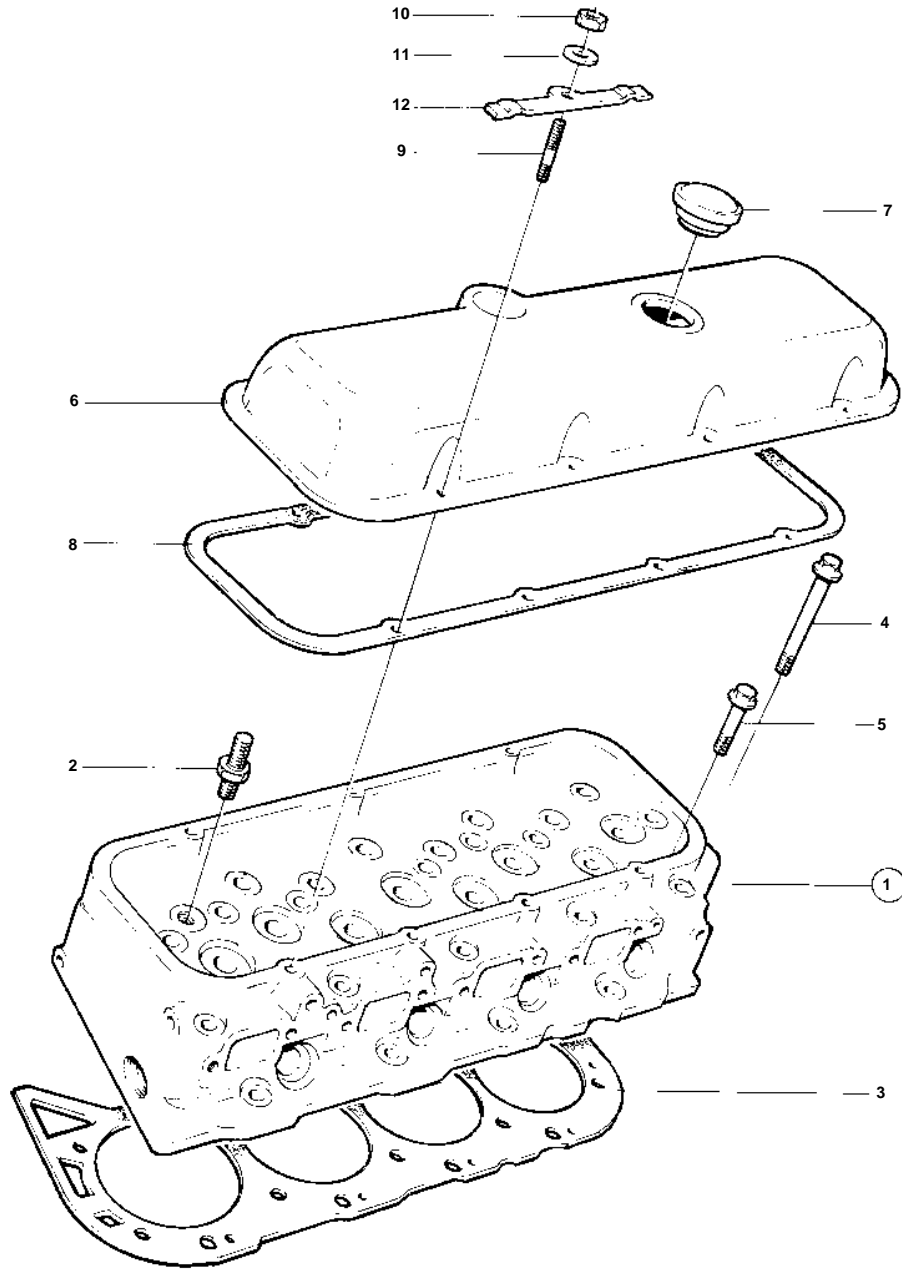

740A/MS5

9535

740A/MS5

| REF | PART NO. | QTY | DESCRIPTION          | NOTES |
|-----|----------|-----|----------------------|-------|
| 1   | 856562   | 2   | Cylinder head        |       |
| 2   | 856573   | 16  | · Screw              |       |
| 3   | 856575   | 2   | Cylinder head gasket |       |
| 4   | 856576   | 25  | Screw                |       |
| 5   | 841113   | 9   | Screw                |       |
| 6   |          | 2   | Valve cover          |       |
| 7   | 856604   | 1   | Oil filler cap       |       |
| 8   | 856626   | 2   | Gasket               |       |
| 9   |          | 14  | Stud                 |       |
| 10  | 955825   | 14  | Hexagon nut          |       |
| 11  | 955893   | 14  | Washer               |       |
| 12  |          | 8   | Reinforcement        | OUTER |
|     | 856625   | 6   | Reinforcement        | INNER |