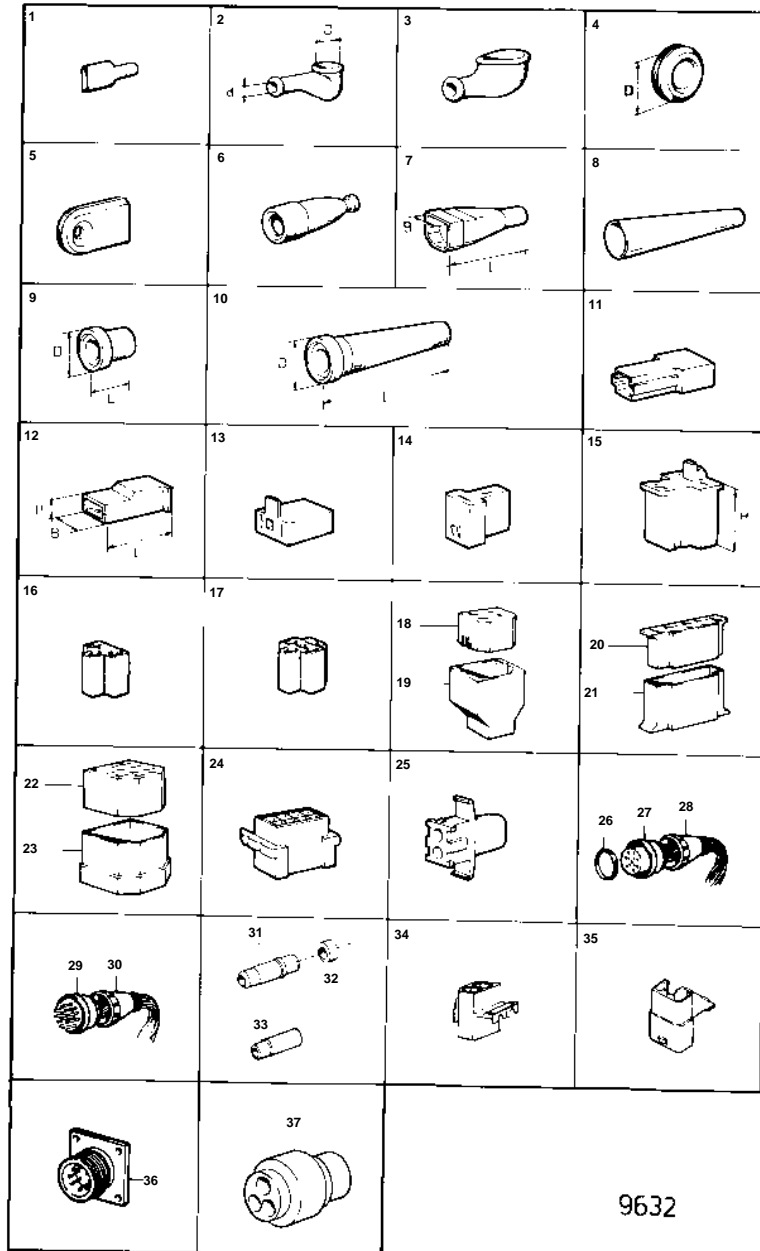

740A, 740A/MS5

740A, 740A/MS5

REF	PART NO.	QTY	DESCRIPTION	NOTES
1	959046	X	Housing	
2		X	Protecting sleeve, RUBBER CAP	(841234)
	829200	X	Protective cap	D = 16 MM D = 14 MM
	76614	X	Rubber collar	D = 16 MM D = 6 MM
3	673580	X	Adapter	
4	941269	X	Plug	D = 25 MM
	821053	X	Protecting bushing	D = 35 MM
5	823759	X	Rubber bushing	
6		X	Bellows	
		X	Bellows	
7		X	Protective cap	L = 88 MM B = 32,5 MM
8		X	Isolation	BLACK, FOR (844280)
		X	Isolation	RED, FOR (844280)
9	847005	X	Sealing collar	L = 4,6 MM D = 3,0 MM
10	847005	X	Sealing collar	L = 100 MM D = 20 MM
11		X	Housing	1-WAY., FOR958208
12	947848	X	Housing, RECEPTACLE HOUSING	1-WAY., L = 20 MM
				H = 6 MM B = 7,8 MM
		X	Receptacle housing, RECEPTACLE HOUSING	1-WAY., L = 24 MM
				H = 7 MM B = 10,2 MM
	958208	X	Housing, RECEPTACLE HOUSING	1-WAY., FOR958207
				L = 24 MM H = 8,2 MM B =
	949597	X	Housing	1-WAY., L = 24,5 MM
				H = 6,1 MM B = 8,8 MM
	943511	X	Housing, PROTECTING SLEEVE	1-WAY., L = 24 MM
				H = 7,4 MM, B = 10 MM
13	1578937	X	Housing	2-WAY
14	958210	X	Housing	2-WAY
15	945469	X	Housing	3-WAY., L = 23 MM
		X	Housing, RECEPTACLE HOUSING	3-WAY., L = 24 MM
				FOR881485
16		X	Receptacle housing	3-WAY.
17	1214948	X	Housing	5-WAY.
18	958213	X	Housing	4-WAY.
19	958212	X	Housing	4-WAY.
20		X	Housing	8-WAY.
21	941105	X	Housing	8-WAY.
22	945830	X	Housing	11-WAY.
23	945831	X	Tab housing	11-WAY.
24	944077	X	Housing	8-WAY.
		X	Receptacle housing	FOR TRIM INSTRUMENT., 9-POLE
	948294	X	Housing, INSULATOR	9-POL
				INCL.IN 853032
25	948995	X	Housing	2-WAY.
26	846615	X	Sealing ring	
27	846612	X	Housing	16-WAY
28	846613	X	Unloading cable	
29	846647	X	Block	16-WAY
30	846613	X	Unloading cable	
31	1608765	X	Insulator	FOR 965824
32	1608766	X	Seal	FOR 1608765
33	1598753	X	Isolation	FOR 949371
34	1307048	X	Housing	
35	1307049	X	Housing	
36	846611	X	Housing	
37	853498		Receptacle housing, INSULATOR	3-POL
				INCL.IN 853032