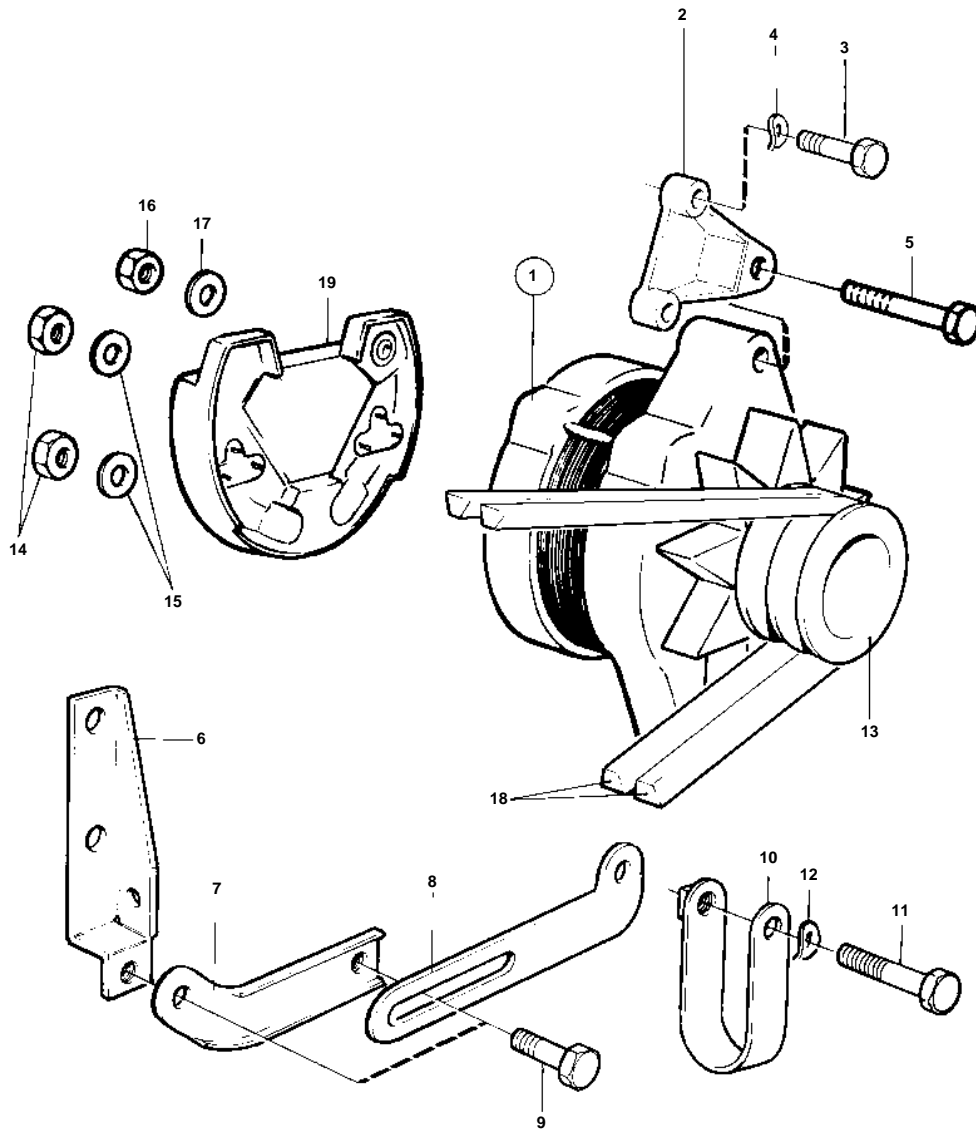

740A, 740A/MS5

9569

740A, 740A/MS5

REF	PART NO.	QTY	DESCRIPTION	SEE SEC.	NOTES
1	858838	1	Alternator		FOR 12 VOLTAGE ELECTRIC SYSTEM., ALSO AVAILABLE AS AN EXCHANGE PART.
				19984	
2		1	Bracket		
3	955536	2	Hexagon screw		L = 45 MM
4	942336	2	Spring washer		
5	955700	1	Hexagon screw		L = 83 MM
6		1	Bracket		
7	847956	1	Tensioner		
8		1	Tensioning arm		
9	946173	2	Flange screw		
10	466735	1	Tensioning eyelet		
11	955298	1	Hexagon screw		
12	941907	1	Spring washer		
13	856220	1	Pulley		
14	955781	2	Hexagon nut		
15	941906	2	Spring washer		
16	955780	1	Hexagon nut		
17	941905	1	Spring washer		
18	967191	1	V-belt		L = 2X1250 MM
19	858968	1	Junction block		