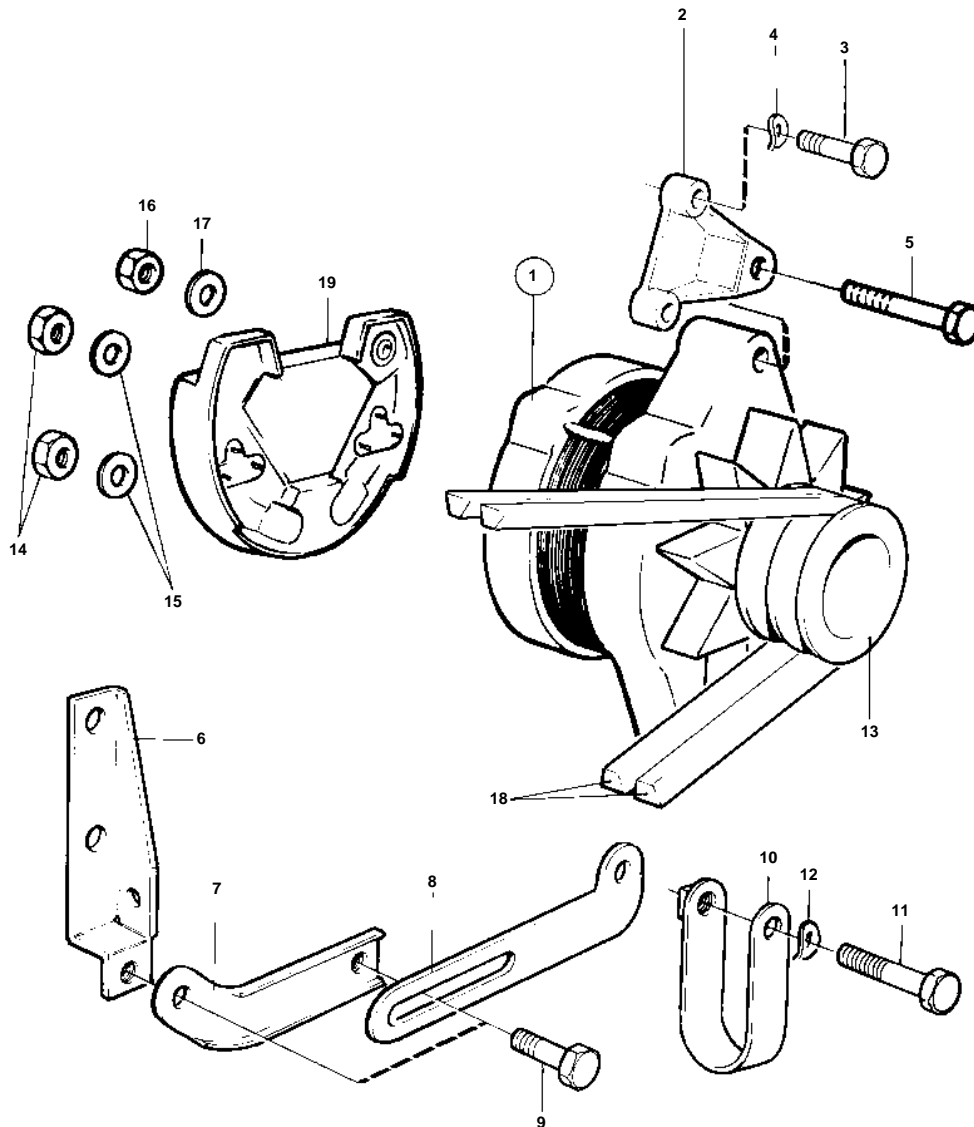

740A, 740A/MS5

9569

740A, 740A/MS5

REF	PART NO.	QTY	DESCRIPTION	SEE SEC.	NOTES
1	858838	1	Alternator		FOR 12 VOLTAGE ELECTRIC SYSTEM., ALSO AVAILABLE AS AN EXCHANGE PART.
				19984	
2		1	Bracket		
3	955536	2	Hexagon screw		L = 45 MM
4	942336	2	Spring washer		
5	955700	1	Hexagon screw		L = 83 MM
6		1	Bracket		
7	847956	1	Tensioner		
8		1	Tensioning arm		
9	946173	2	Flange screw		
10	466735	1	Tensioning eyelet		
11	955298	1	Hexagon screw		
12	941907	1	Spring washer		
13	856220	1	Pulley		
14	955781	2	Hexagon nut		
15	941906	2	Spring washer		
16	955780	1	Hexagon nut		
17	941905	1	Spring washer		
18	967191	1	V-belt		L = 2X1250 MM
19	858968	1	Junction block		