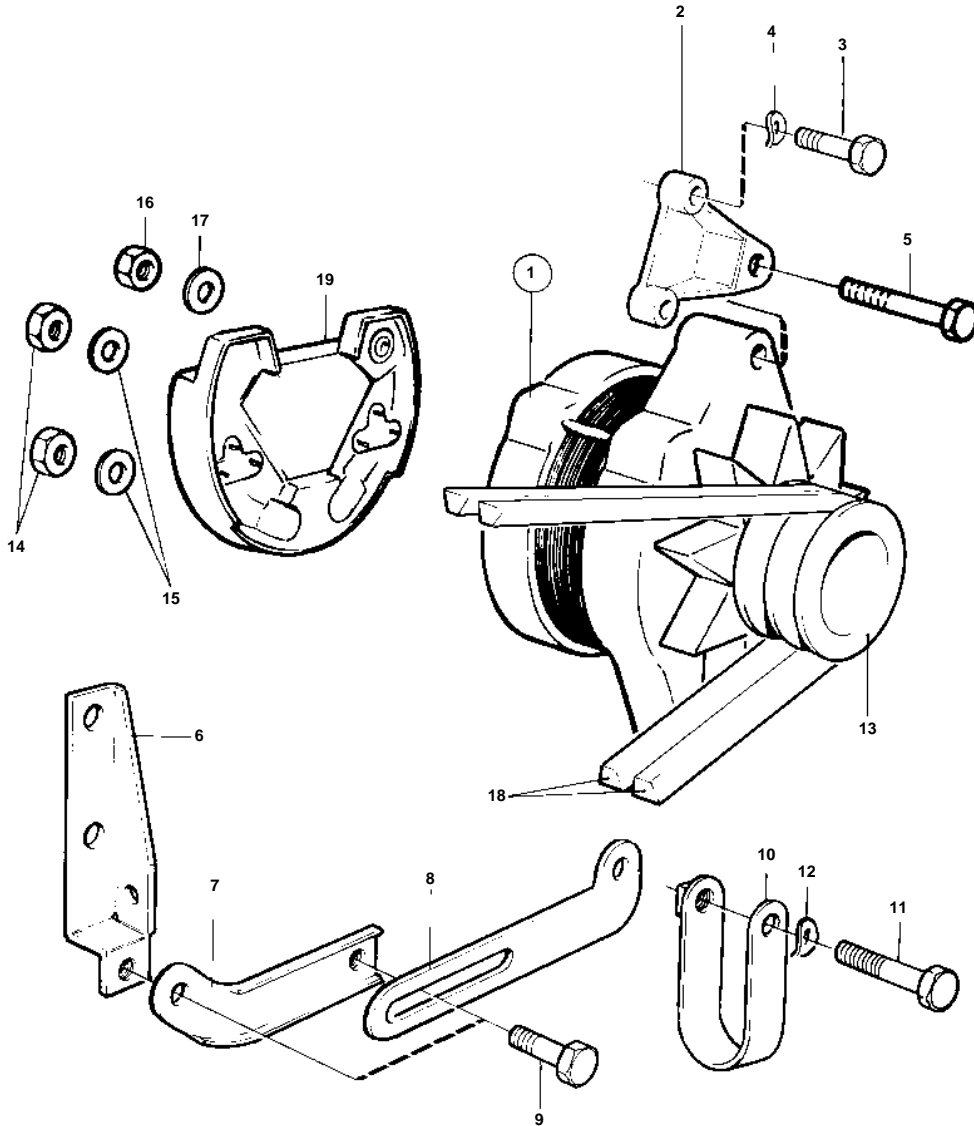

740A, 740A/MS5

9569

740A, 740A/MS5

REF	PART NO.	QTY	DESCRIPTION	SEE SEC.	NOTES
1	858838	1	Alternator		FOR 12 VOLTAGE ELECTRIC SYSTEM., ALSO AVAILABLE AS AN EXCHANGE PART.
				19984	
2		1	Bracket		
3	955536	2	Hexagon screw		L = 45 MM
4	942336	2	Spring washer		
5	955700	1	Hexagon screw		L = 83 MM
6		1	Bracket		
7	847956	1	Tensioner		
8		1	Tensioning arm		
9	946173	2	Flange screw		
10	466735	1	Tensioning eyelet		
11	955298	1	Hexagon screw		
12	941907	1	Spring washer		
13	856220	1	Pulley		
14	955781	2	Hexagon nut		
15	941906	2	Spring washer		
16	955780	1	Hexagon nut		
17	941905	1	Spring washer		
18	967191	1	V-belt		L = 2X1250 MM
19	858968	1	Junction block		