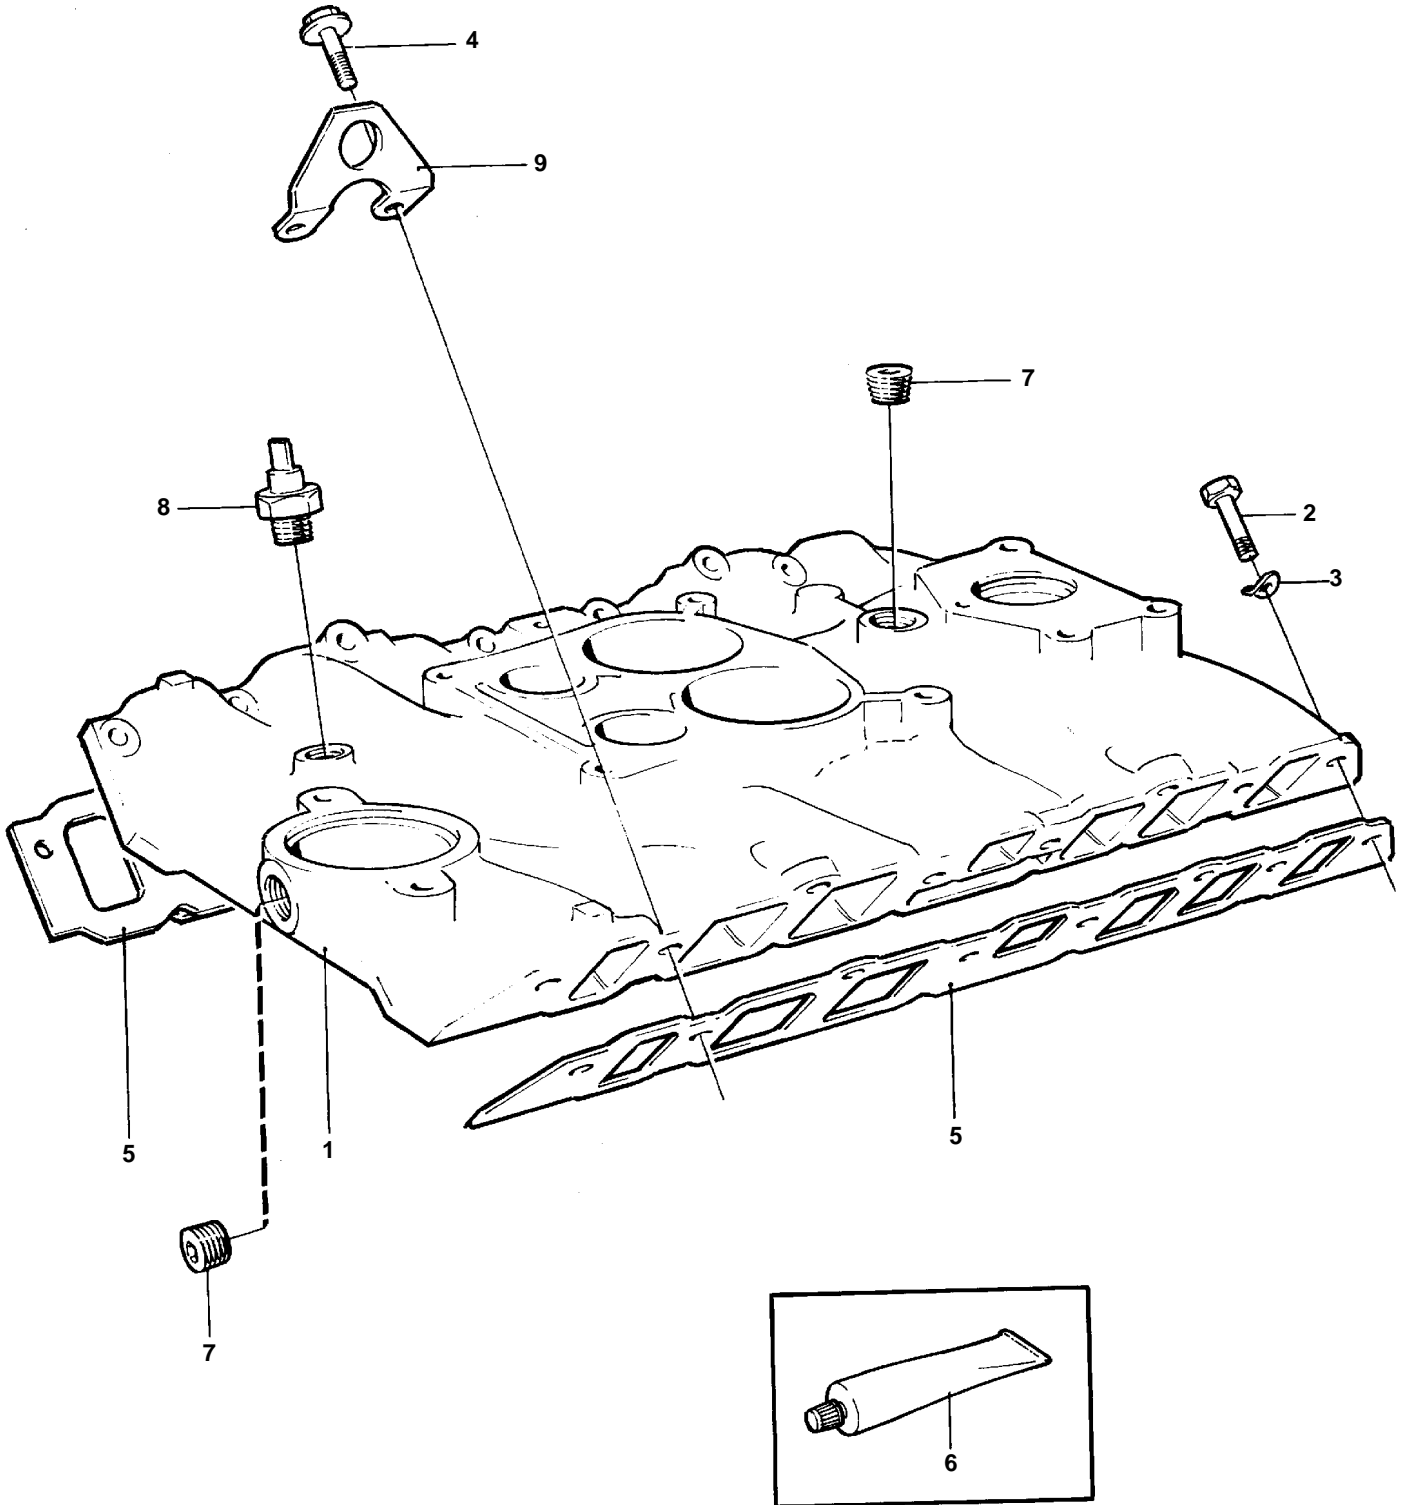

740A, 740A/MS5

740A, 740A/MS5

REF	PART NO.	QTY	DESCRIPTION	SEE SEC.	NOTES
1	856613	1	Inlet pipe		
2	945767	14	Flange screw		
3	941907	14	Spring washer		
4		2	Bolt		FOR THE FRONT LIFT EYE.
5	856616	1	Gasket		
6	841261	X	Sealant		SEE GROUP 9
7	952077	2	Plug	19966	
8	835630	1	Temperature sensor		SEE GROUP 3
9		1	LIFT EYE		