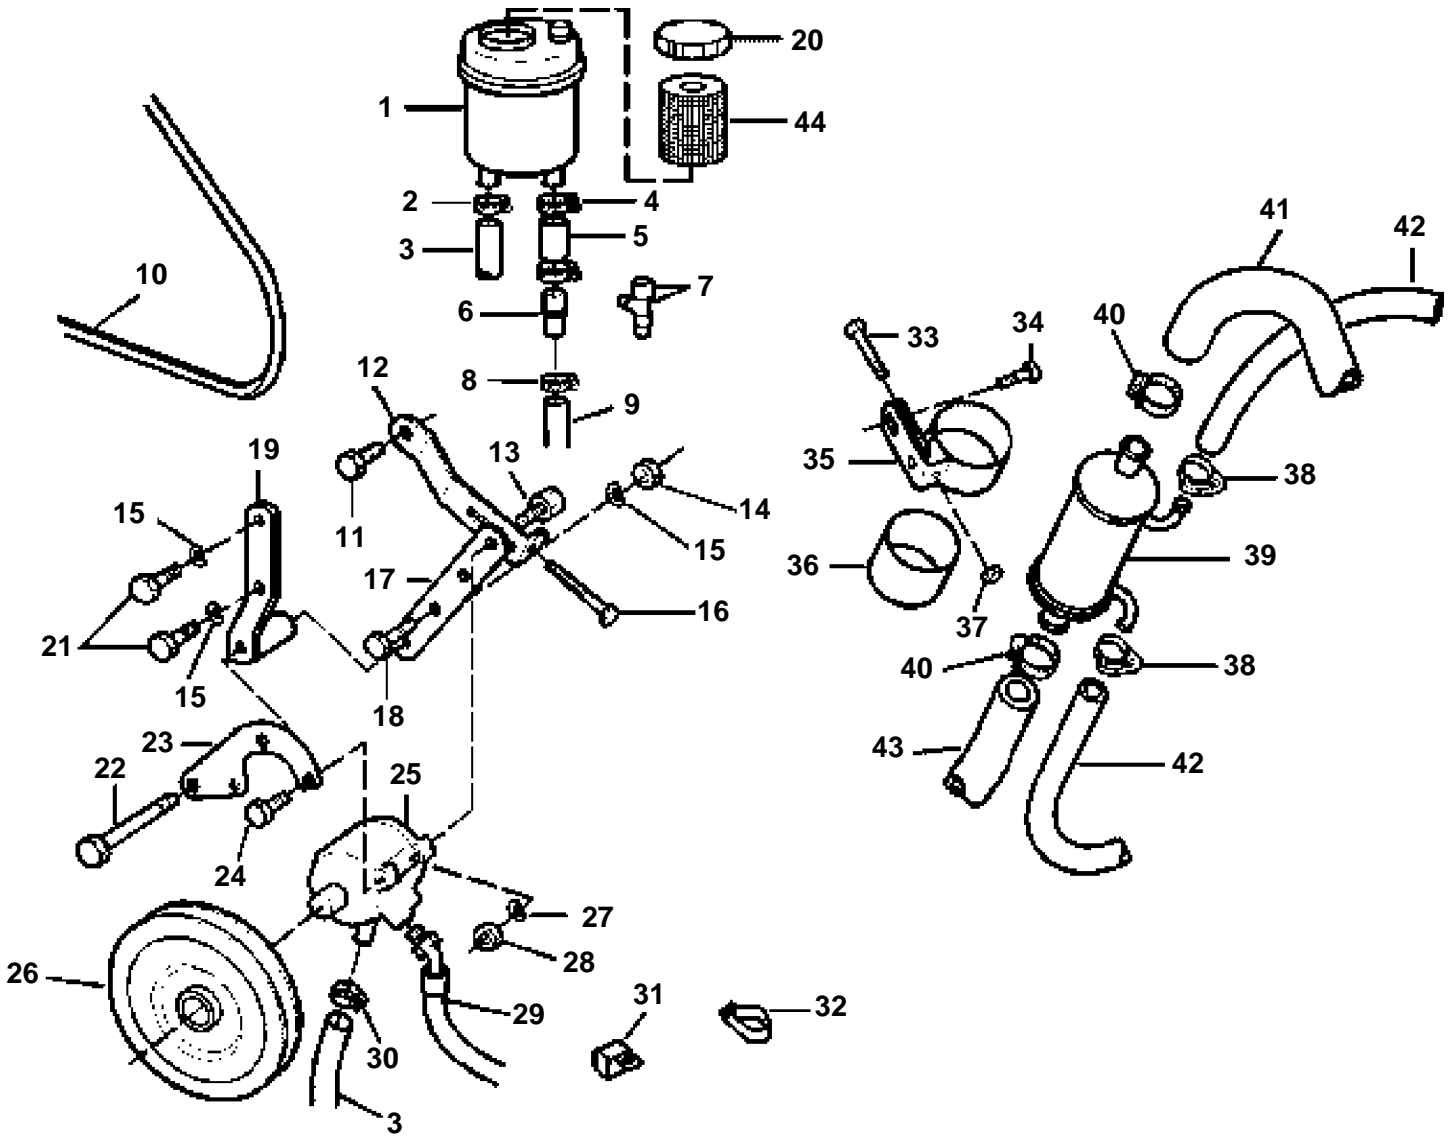

DPX385XEFS, DPX415XEFS

GR71171

DPX385XEFS, DPX415XEFS

REF	PART NO.	QTY	DESCRIPTION	NOTES
1	872137	1	Tank	
2	961665	1	Hose clamp	
3	872973	1	Return hose, Reservoir to cooler	
4	961666	2	Hose clamp	
5	3851506	1	Suction hose, Reservoir, short	
6	873350	1	Tube, Reservoir	
7	872168	1	T-nipple, Multiple engines	
8	961665	1	Hose clamp	
9	3851507	1	Suction hose, Reservoir to pump	
10	3853368	1	V-belt, Power steering pump	
11	3853389	1	Screw, Tension brace, to engine	
12	3851123	1	Tensioner	
13	1336961	1	Screw, Tension brace	
14	971099	1	Flange lock nut, Pivot screw, power steering pump	
15	941909	4	Spring washer	
16	1346183	1	Screw, Adjustment, steering pump	
17	856153	1	Bracket, Pump to engine, rear	
18	955295	2	Hexagon screw, Rear bracket to P/S pump	
19	3851121	1	Bracket, Pump to engine	
20	1696361	1	Filler cap, Reservoir	
21	3853558	2	Screw, Bracket, P/S pump to engine	
22	946473	1	Flange screw, Pivot, power steering pump	
23	856152	1	Bracket, Pump to engine, front	
24	955295	3	Hexagon screw, Front bracket to P/S pump	
25	1359649	1	Power steering pump	
26	1378643	1	Pulley, Pump assy, power steering	
27	941907	1	Spring washer	
28	955782	1	Hexagon nut, Adjustment screw	
29	872159	1	Pressure hose, Pressure	
30	961664	1	Hose clamp	
31	3852490	1	Clamp, Hoses to front mount	
32	3852837	1	Clamp, Power steering hoses to head	Port, rear
33	3852126	1	Screw, Clamp, oil cooler	
34	3853266	1	Screw, Oil cooler mounting	
35		1	Clamp, Oil cooler and bracket assy	
36	3853236	1	Spacer, Oil cooler, power steering	
37	3852079	1	Nut, Clamp, oil cooler	
38	3852196	3	Clamp, Hose to oil cooler	Return
39	3851921	1	Oil cooler	
40	3852602	1	Hose clamp, Oil cooler water hose	
41	3854849	1	Hose, Vapor separator to oil cooler	
42	872160	2	Return hose, Oil cooler	
43	3854760	1	Hose, P/S cooler to engine cooler	
44	349619	1	Filter insert, Reservoir	