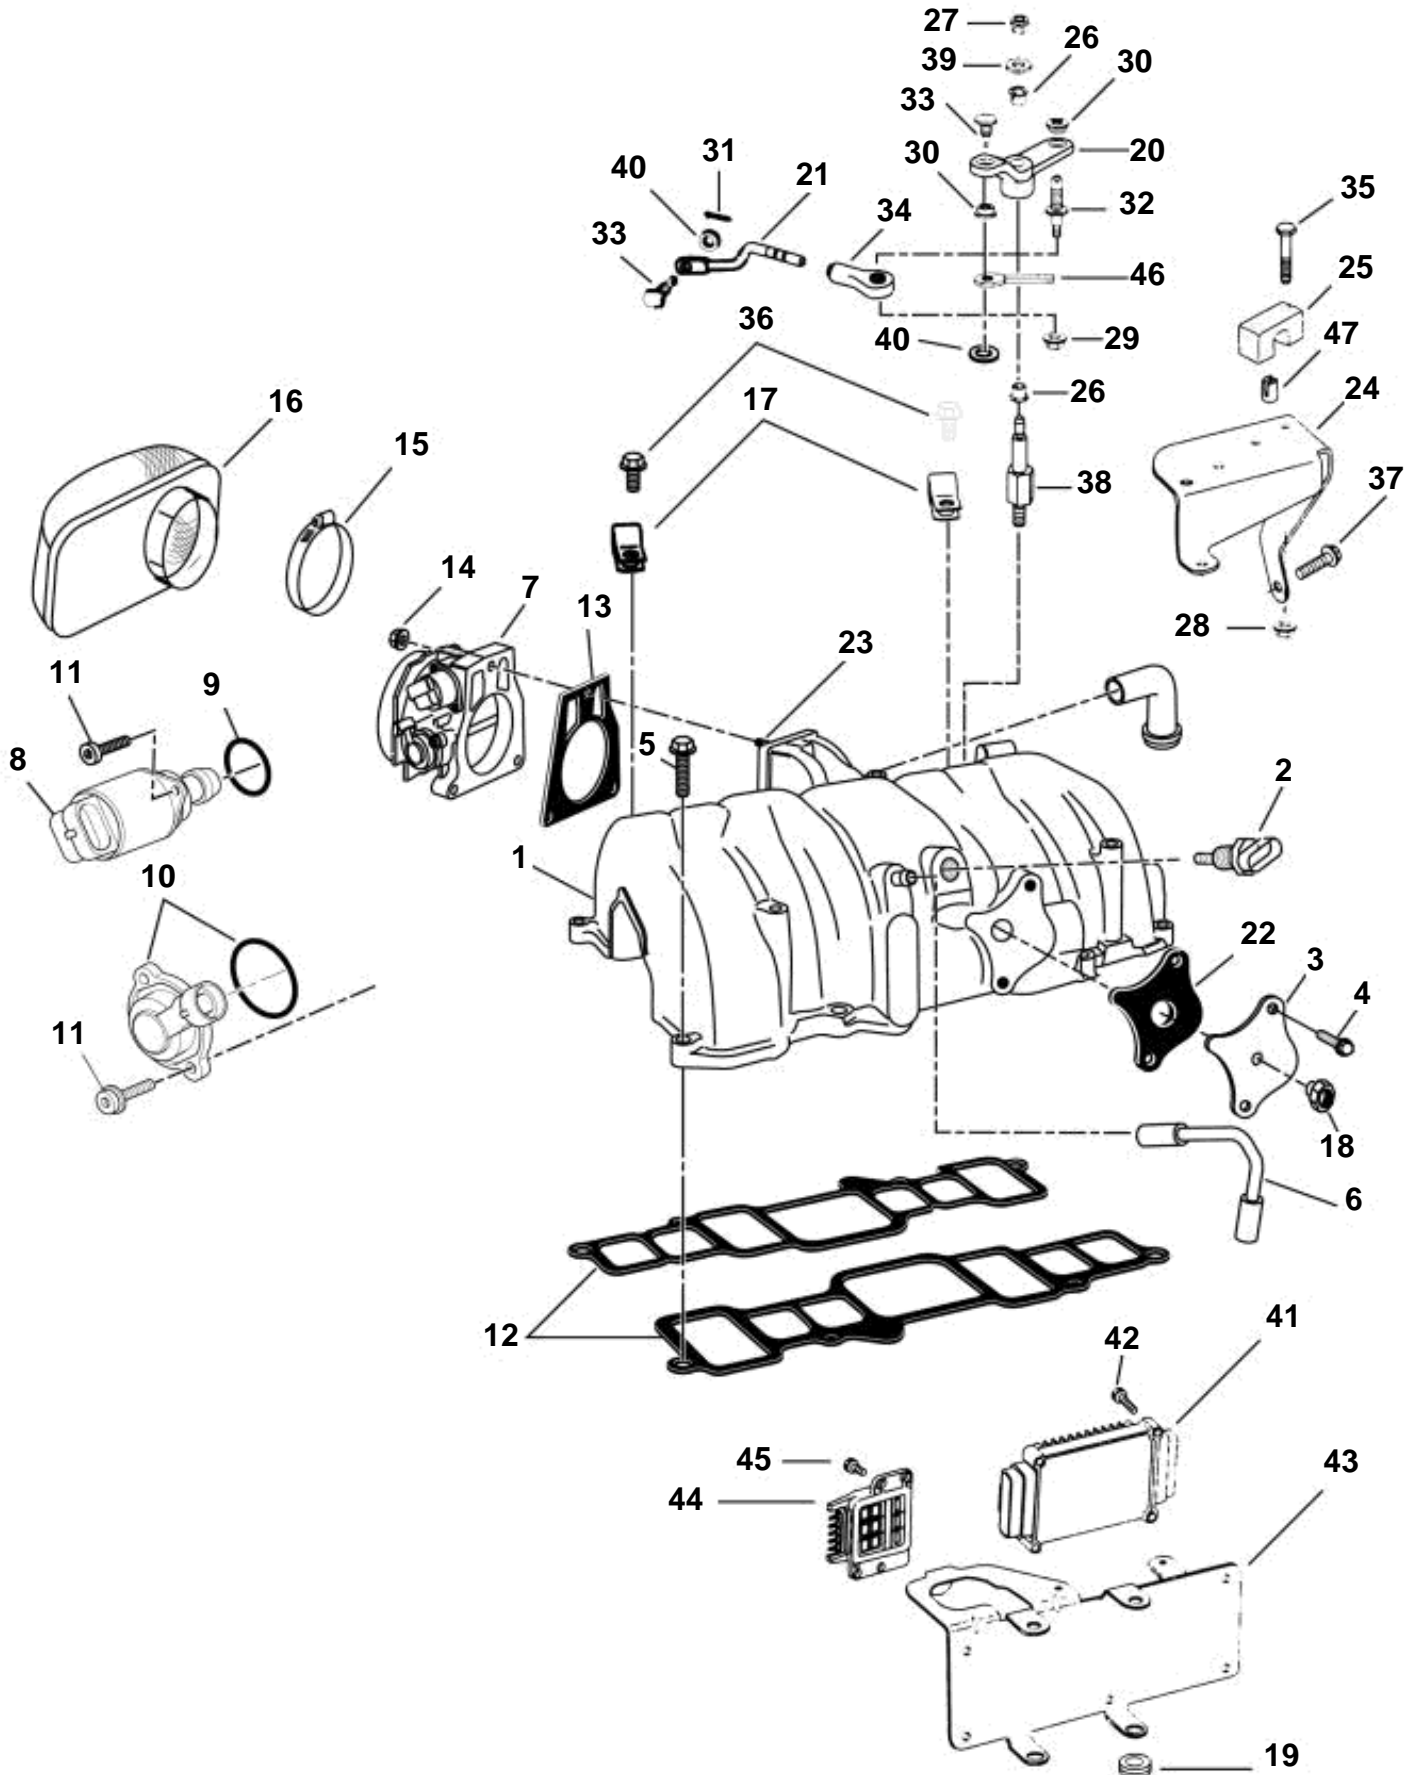

7.4GiPEFS

7.4GiPEFS

REF	PART NO.	QTY	DESCRIPTION	SEE SEC.	NOTES
1		1	Exhaust manifold, Upper		
2	3854527	1	Sensor		
3	3857186	1	Cover, EGR opening		
4	3858499	2	Hexagon screw, EGR cover		
5		8	Bolt, Upper to lower intake		
6	3857488	1	Tube		
7	3857691	1	Throttle body		
8	3857696	1	IAC valve		
9	3858054	1	· O-ring, IAC		
10	3857487	1	Sensor		
11	3857693	1	Screw, IAC and TPS		
12	3857475	2	Gasket, Upper to lower intake		
13	3857476	1	Gasket, Throttle body to intake		
14	3857679	3	Nut, Throttle body attachment		
15	3852604	1	Hose clamp, Flame arrestor		
16	3856980	1	Flame shield		
17		2	Clamp, Fuel lines to plenum		
18	3857436	1	Fitting, Pulse limiter elbow to EGR cover		
19	941263	2	Grommet, ECU bracket		
20		1	Intermediate lever		
21	3856974	1	Link, Throttle lever to throttle body		
22	3857226	1	Gasket, EGR cover		
23	3857486	3	Stud, Throttle body attachment		
24		1	Bracket		
25	3850266	1	Anchor		
26	3852094	2	Bushing		
27	3852005	1	Nut, Throttle		
28	3852118	1	Nut, Throttle		
29	3853729	1	Nut, Throttle		
30	3854744	3	Nut, Throttle		
31	3852052	1	Split pin, Throttle		
32		1	Pin, Throttle		
33	3854743	2	Pin, Throttle		
34	3857491	1	Swivel, Throttle		
35	3852048	1	Screw, Anchor		
36	3853398	2	Screw, Clamp, fuel lines to upper intake		
37	3853398	2	Screw, Anchor bracket to upper intake		
38		1	Spacer, Throttle lever		
39	3852189	1	Washer, Throttle lever		
40	3852193	1	Washer, Throttle lever		
41	3860101	1	Engine control modul		
	3860804	1	Engine control modul · Bulletin P-28-4-9	P-28-4-9-EN	ECM Replacement
42	3852053	4	Screw, ECU to bracket		
43	3856949	1	Bracket, ECU, oil fill		
44	3854521	1	Module		
45	3852115	1	Screw, Knock module		
46	3852052	1	Split pin, Throttle body pivot pin		
47	3852019	1	Retainer, Throttle cable		