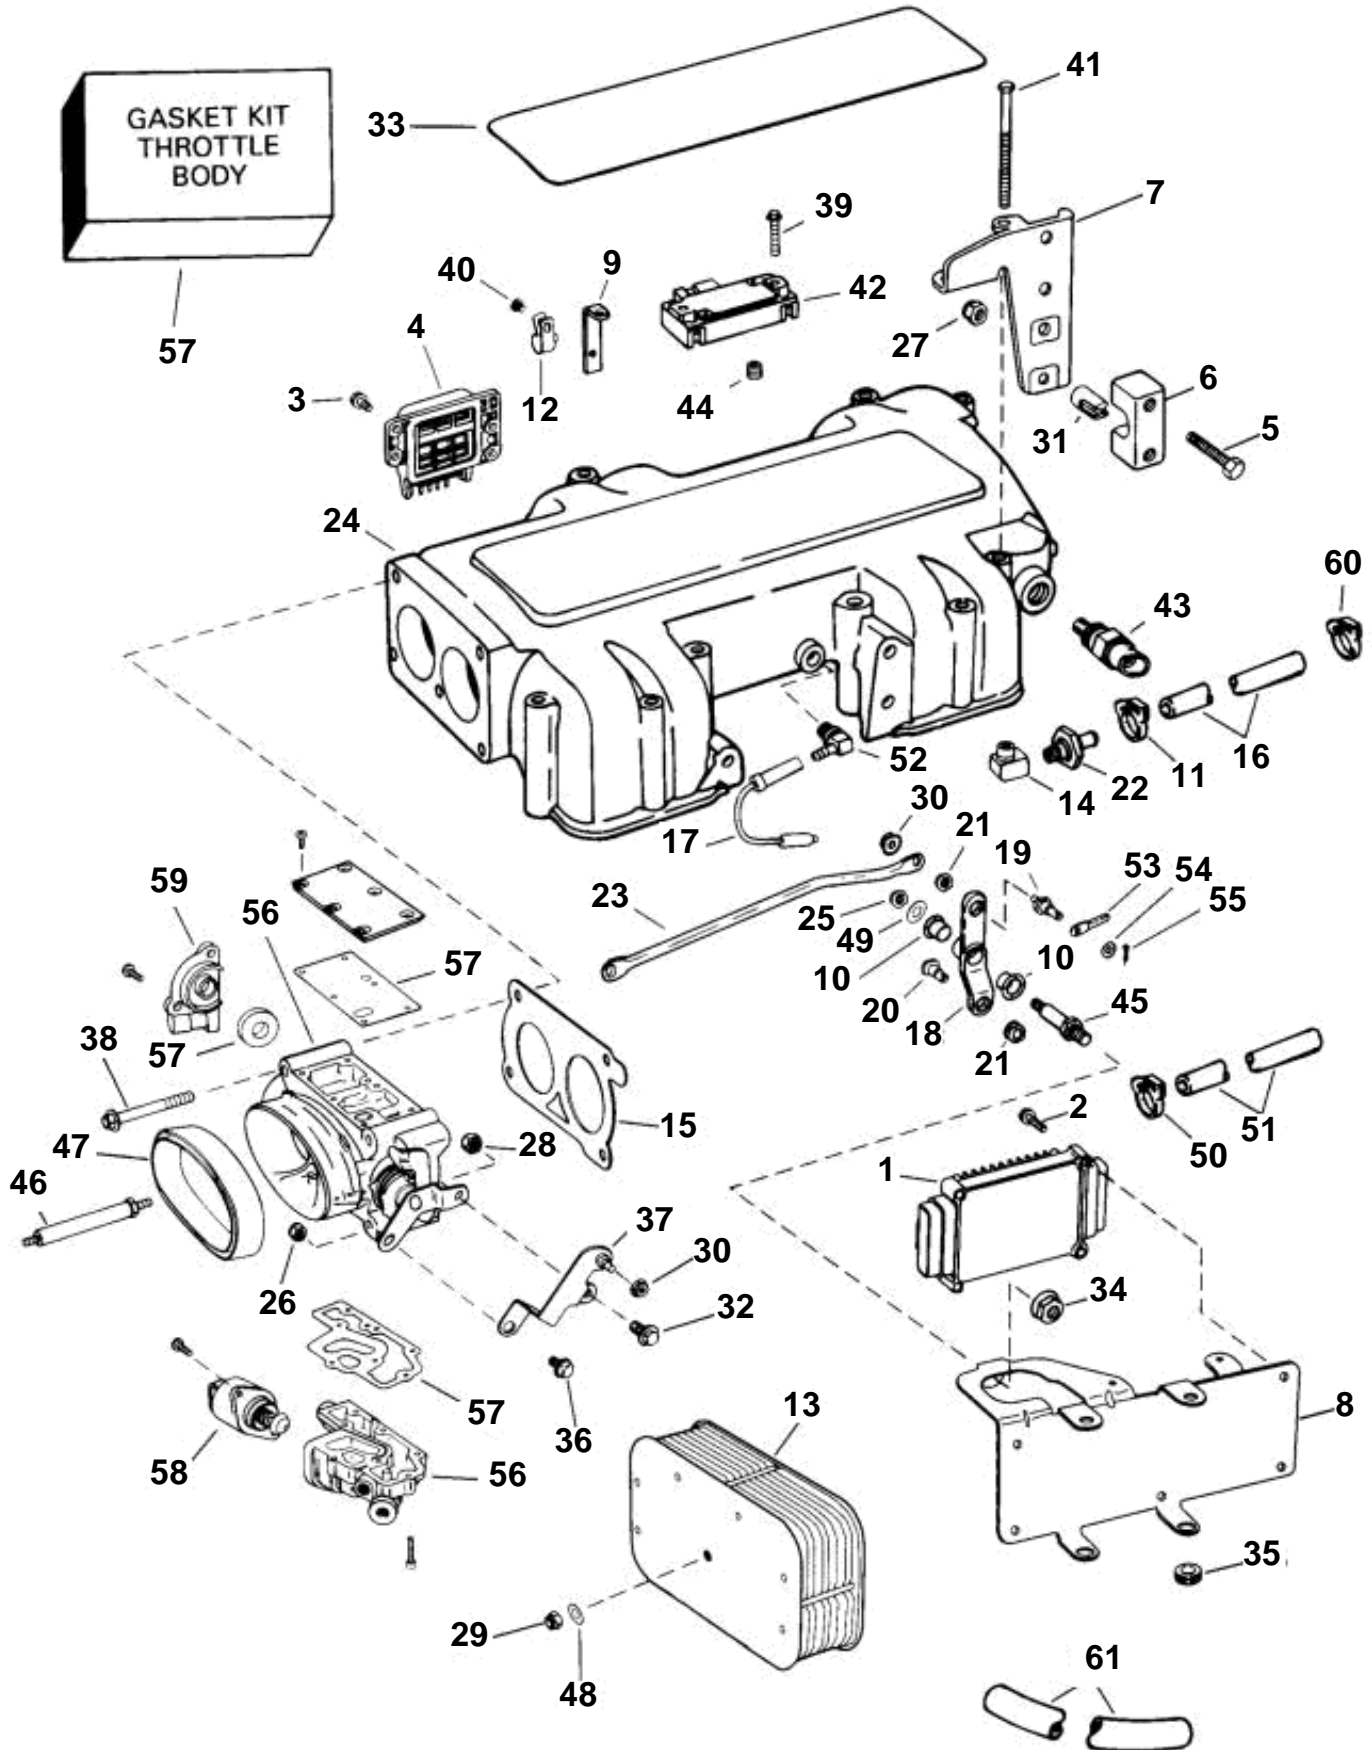

## 7.4GSiPEFS, 8.2GSiPEFS, DPX385XEFS, DPX415XEFS

REF	PART NO.	QTY	DESCRIPTION	NOTES
1	3856943	1	Engine control modul, 7.4 GSi, DPX385	
	3856979	1	Engine control modul, 8.2 GSi, DPX415	
2	3852053	3	Screw, ECM to bracket	
3	3852115	2	Screw, Knock module	
4	3854521	1	Module	
5	3852048	1	Screw, Throttle anchor to bracket	
6	3850266	1	Anchor, Throttle cable	
7	3851989	1	Bracket, Throttle cable	
8	3856949	1	Bracket, ECU and throttle lever to manifold	
9		1	Bracket, Clamp, fuel line to intake manifold	
10	3852094	1	Bushing, Shaft, throttle lever pivot	
11	3852170	1	Clamp, Hose, reservoir to pulse limiter	Reservoir end
	3852529	1	Clamp, Hose, reservoir to pulse limiter	Limiter end
12		1	Clamp, Fuel line to bracket	
13	3856951	1	Flame shield	
14	3854675	1	Elbow, Pulse limiter	
15	3854520	1	Gasket, Throttle body	Part of engine gasket kit
16	3853582	1	Hose, Reservoir to pulse limiter	
17	3854677	1	Hose, Regulator to intake manifold	
18		1	Intermediate lever, To ECM and throttle lever bracket	
19		1	Pin, Throttle cable lever	
20	3854743	1	Pin, Throttle cable lever	
21	3854744	2	Nut, Pins to throttle cable lever	
22	3852225	1	Impulse limiter, Reservoir to intake manifold	
23	3854648	1	Link, Throttle lever to TB lever	
24		1	Exhaust manifold, Upper	
25	3852005	1	Nut, Shaft, throttle lever pivot	
26	3852009	1	Nut, Lever and pin assy	
27	3852118	1	Nut, Anchor, throttle cable to bracket	
28	3852420	1	Nut, Screw, throttle lever to throttle body	
29	3852420	1	Nut, Flame arrestor to throttle body	
30	3853404	1	Nut, Throttle pivot shaft to bracket	
31	3852019	2	Retainer, Throttle cable	
32	3852053	1	Screw, Lever to throttle body	
33	3854992	1	Decal	
		1	Decal	
	3856486	1	Decal	
		1	Decal	
34	3853404	1	Nut, Throttle pin to bracket	
35	941263	2	Grommet, ECU bracket	
36	3853428	1	Screw, Throttle lever to throttle body	
37		1	Bracket	
38		4	Screw, Throttle body to manifold	
39		2	Screw, MAP sensor	
40		1	Screw, Clamp, fuel line to bracket	
41	3855091	12	Screw, Upper to lower intake manifold	
42	3850396	1	Sensor	
43	3854527	1	Sensor	
44	3854650	1	Seal, MAP sensor	Part of engine gasket kit
45		1	Shaft, Pivot, throttle cable lever to bracket	
46	3854671	1	Stud, Flame arrestor to throttle body	
47	3854670	1	Grommet, Flame arrestor to throttle body	Part of engine gasket kit
48	3852184	1	Washer, Flame arrestor to throttle body	
49	3852189	1	Washer, Throttle lever to pivot shaft	
50	3852196	1	Clamp, PCV valve hose	
51		1	Hose, PCV valve	
		1	Hose, Elbow	
52	3854679	1	Elbow, Intake manifold to reg. hose	
53	3850941	1	Adapter, Throttle cable	
54	3852193	1	Washer, Pin, throttle cable to lever	
55	3852052	1	Split pin, Cable to throttle lever assy	
56		1	Throttle body	
57	3855193	1	· Repair kit, Throttle body	