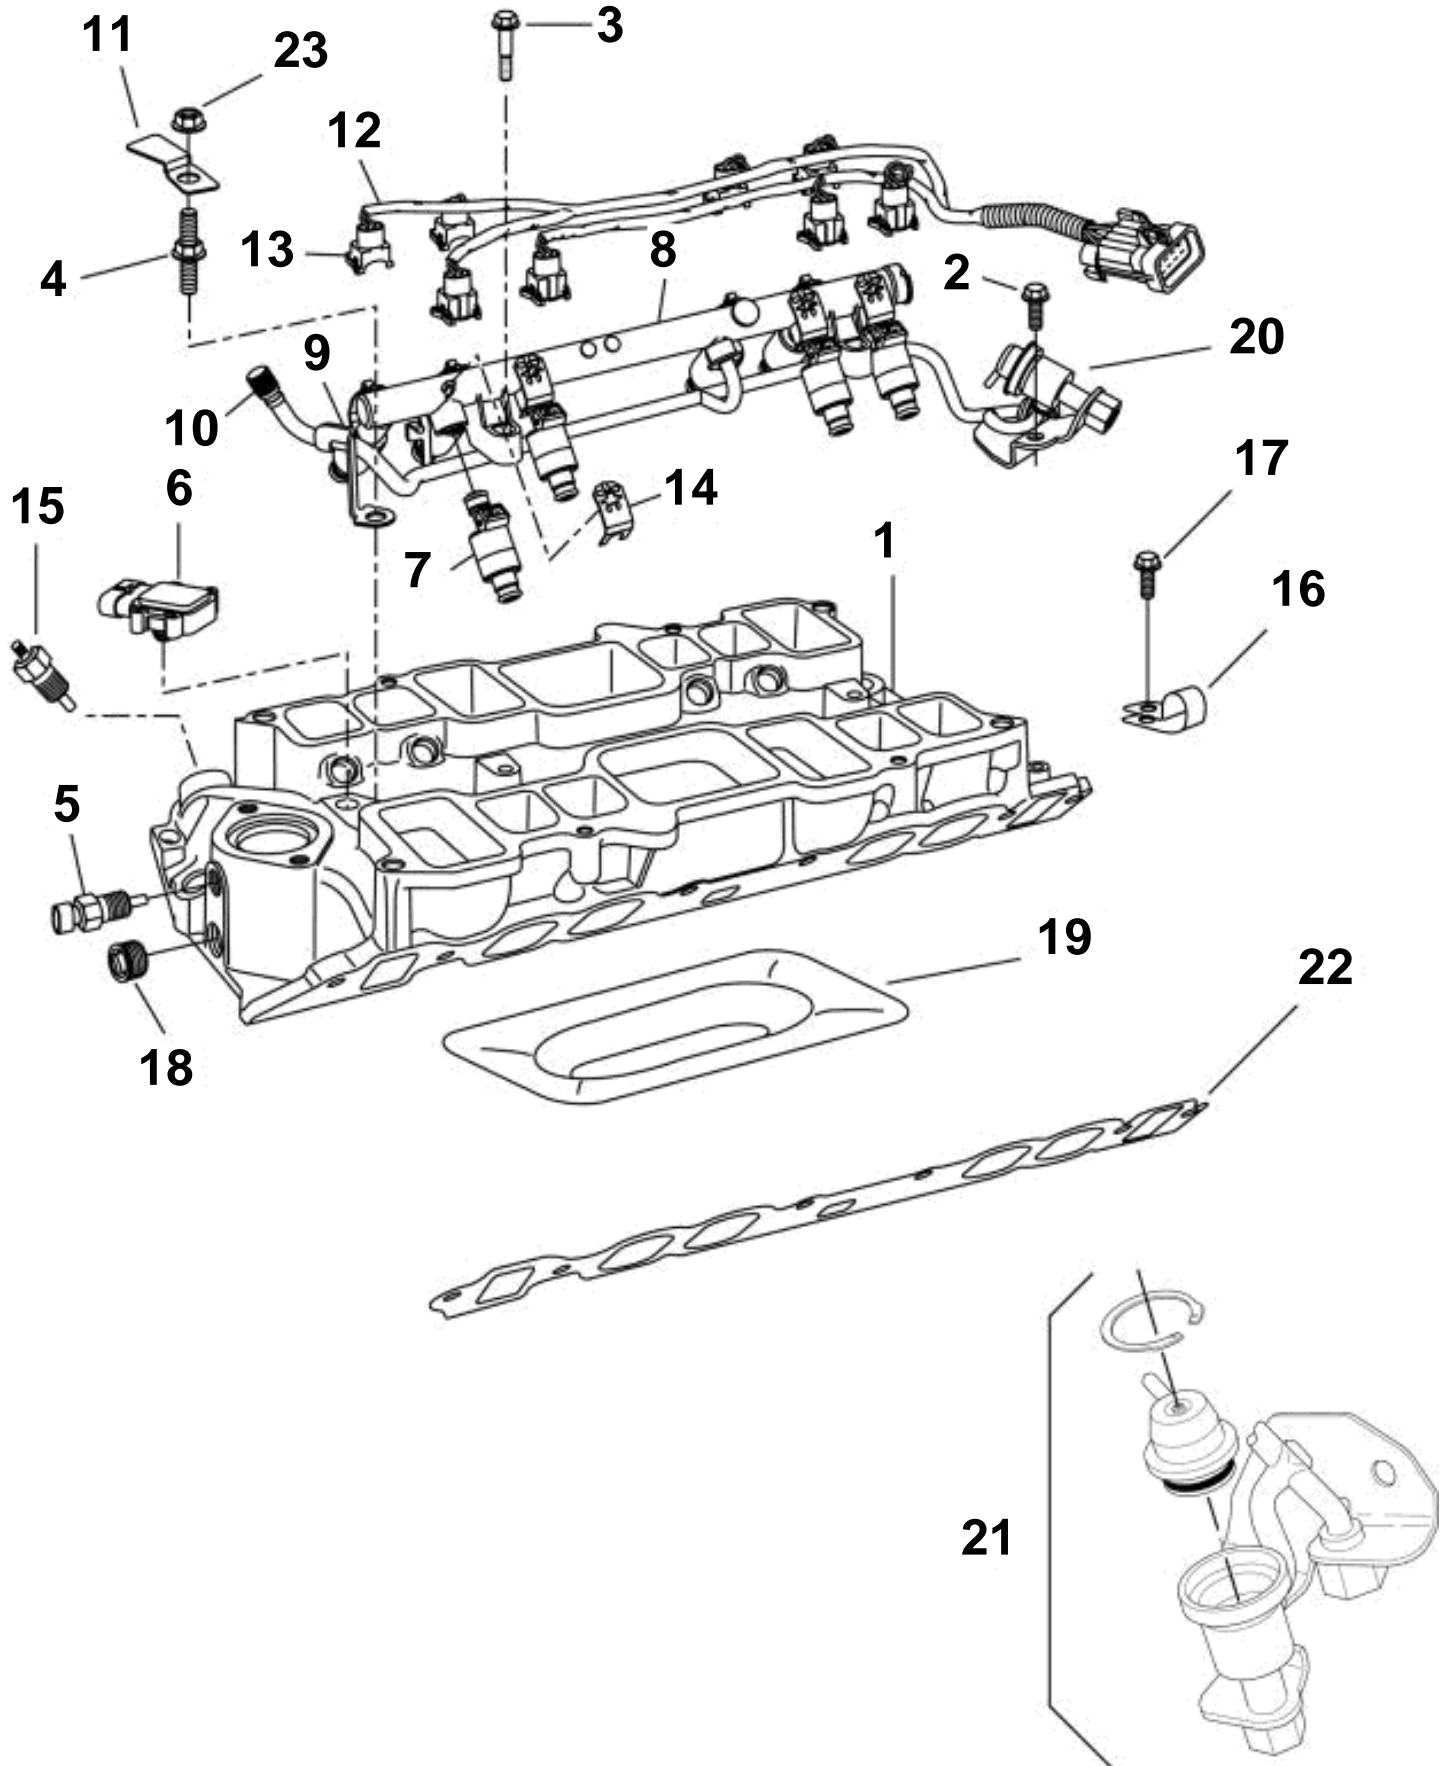

## 7.4GiPEFS

REF	PART NO.	QTY	DESCRIPTION	NOTES
1	3857684	1	Exhaust manifold, Lower	
2	3852595	2	Bolt, Fuel rail, rear	
3		2	Bolt, Fuel rail, middle	
4		1	Stud, Fuel rail, front	
5	3850397	1	Switch	
6	3857479	1	Sensor	
7	3857700	8	Injector	
	3855192	X	· O-ring, Fuel injectors	Pack of 12 o-rings, 6 seals; not shown
8	3857692	1	Fuel pipe	
9	3857698	1	· Valve	
10	3853616	1	· · Protective cap	
11	3857682	1	Retainer, MAP sensor	
12	3858053	1	Cable kit, Fuel injectors	
13		X	· Retainer, Fuel injectors	
14	3858052	1	Clip, Fuel injectors	Pack of 8
15	3852029	1	Sensor	
	872068	1	Temperature sensor	Dual station
16	3852434	2	Clamp, Engine cable to intake	
17	3853419	1	Screw, Engine cable clamp to intake	
18	3850999	1	Plug, Intake by-pass hole	
19		1	Shield, Oil splash	
20	3857703	1	Fuel press regulator	
21	3857699	X	· O-ring, Fuel pressure regulator	
22	3857680	1	Intake gasket kit, Lower intake to block	
23	3857683	1	Nut, MAP sensor retainer	
	3855983	12	Flange screw, Lower intake to block	Not shown