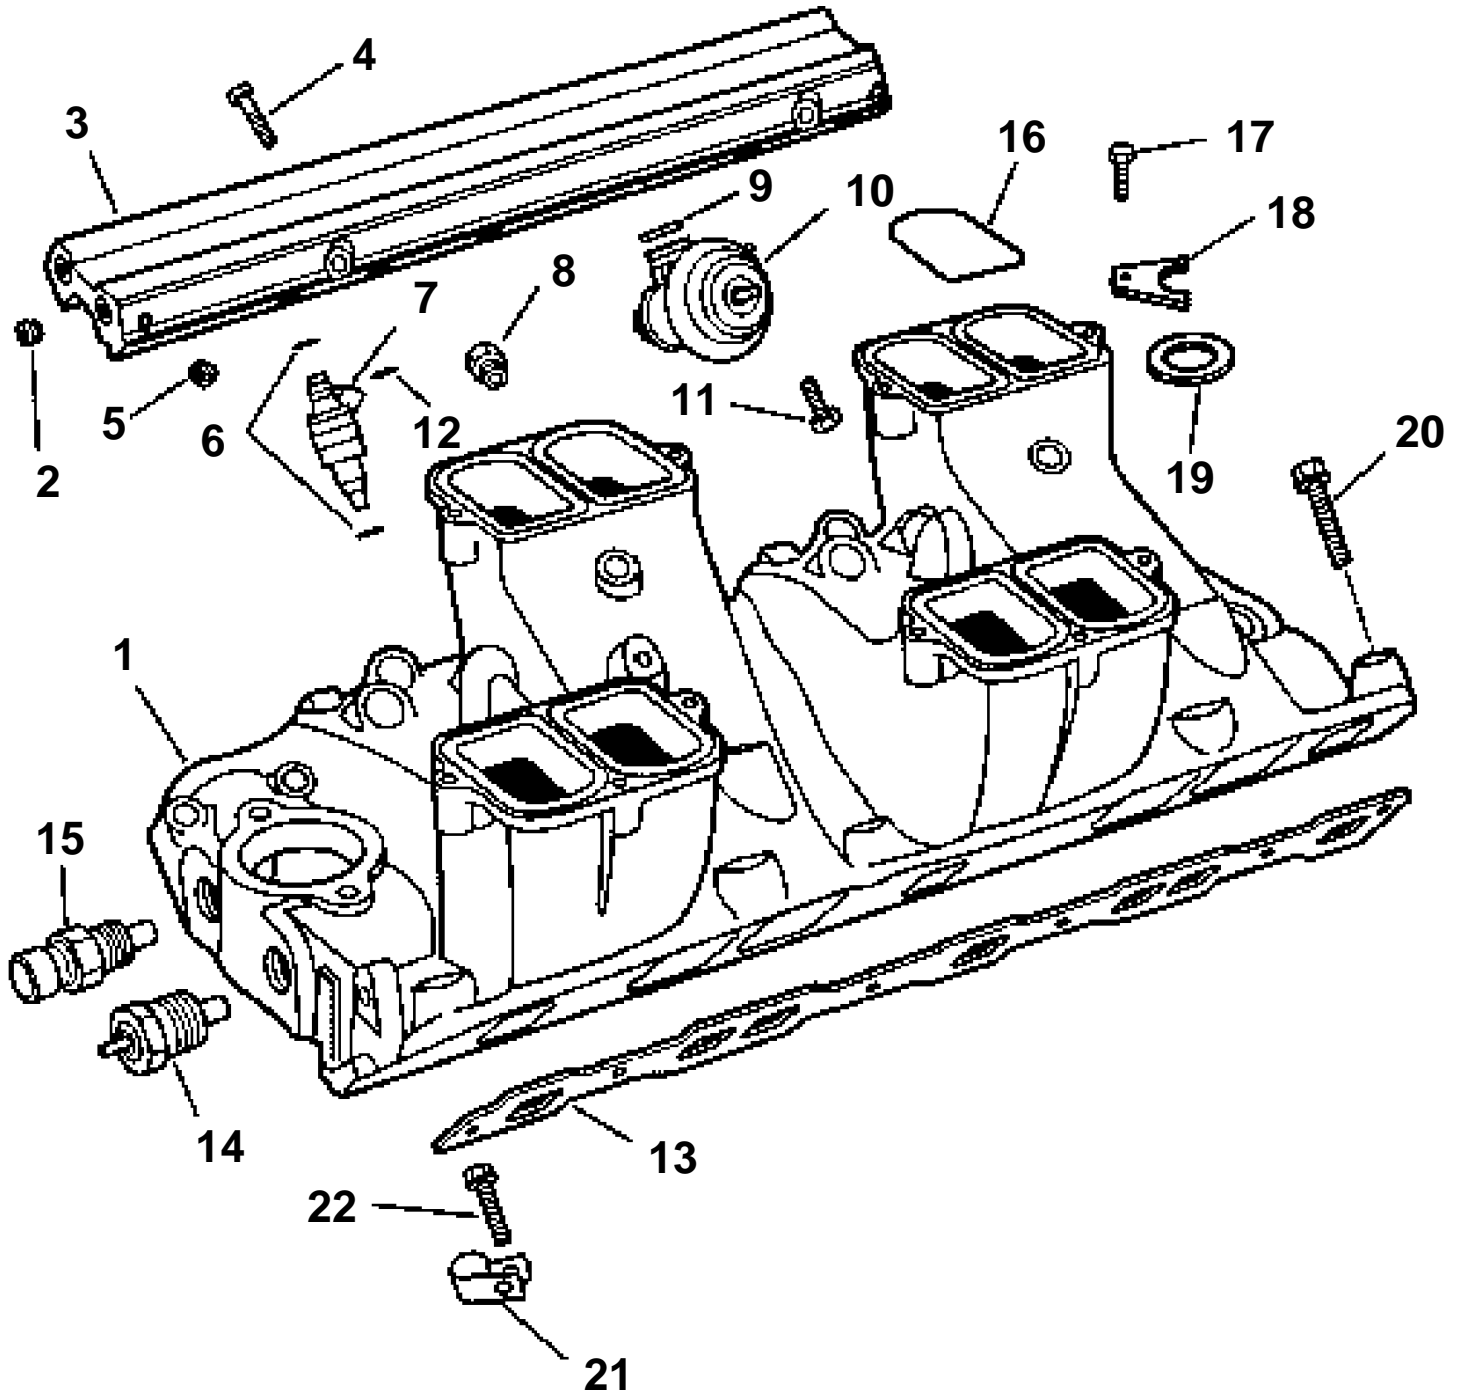

7.4GSiPEFS, 8.2GSiPEFS, DPX385XEFS, DPX415XEFS

GR71827

7.4GSiPEFS, 8.2GSiPEFS, DPX385XEFS, DPX415XEFS

REF	PART NO.	QTY	DESCRIPTION	NOTES
1		1	Manifold, Lower	
2	3855033	4	Plug, Fuel rail, 1/8-27 NPTF	
3	3854574	1	Fuel pipe	
4	3854923	4	Screw, Fuel rail to lower manifold	
5		2	Plug, Fuel rail, 1/16-27 NPTF	
6	3855192	16	O-ring, Fuel injector	Part of engine gasket kit
7	3854518	8	Injector	
8	3852017	1	Adapter, Fuel line to fuel rail	
9	3855190	1	O-ring, Pressure regulator	Part of engine gasket kit
10	3854517	1	Pressure sensor	
11	3852115	1	Screw, Pressure regulator to fuel rail	
12	3855191	8	Clip, Fuel injector	
13	3854095	1	Intake gasket kit, Intake manifold	GSi; part of engine gasket kit
14	3852029	1	Sensor, Water temperature	
	872068	1	Temperature sensor, Water temperature, dual station	
15	3850397	1	Switch	
16	3854515	8	O-ring, Manifold	
17	3853557	1	Screw, Distributor clamp to engine	
18	3852108	1	Clamp, Distributor to engine	
19	3852109	1	Gasket, Distributor	
20	3854654	4	Screw	
21	3852434	1	Clamp, Engine cable to intake	
22	3853419	1	Screw, Engine cable clamp	