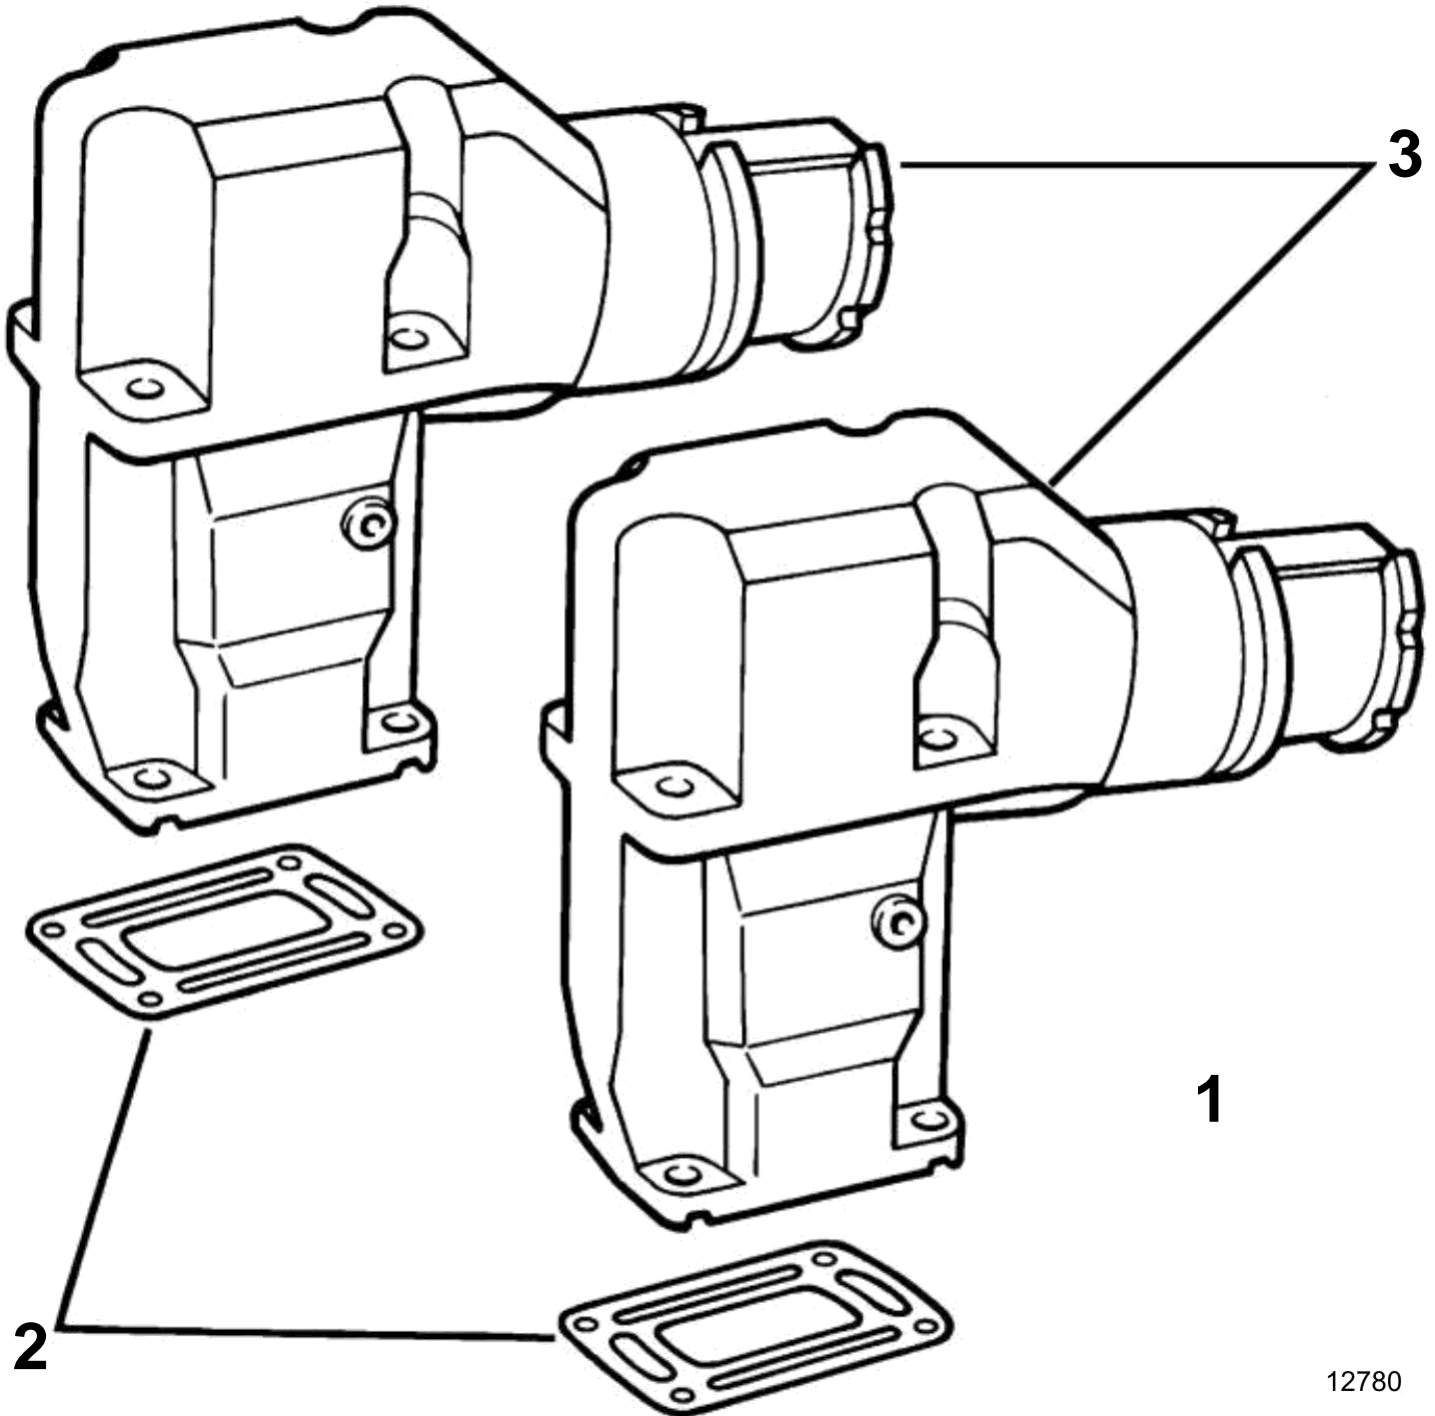

7.4GiPEFS, 7.4GSiPEFS, 8.2GSiPEFS, DPX385XEFS, DPX415XEFS

12780

7.4GiPEFS, 7.4GSiPEFS, 8.2GSiPEFS, DPX385XEFS, DPX415XEFS

REF	PART NO.	QTY	DESCRIPTION	SEE SEC.	NOTES
1		1	Exhaust riser		
2	3850496	2	• Gasket		
			• Bulletin P-25-1-1	P-25-1-1-EN	Riser Gasket Replaced
3	3856484	2	• Kit		