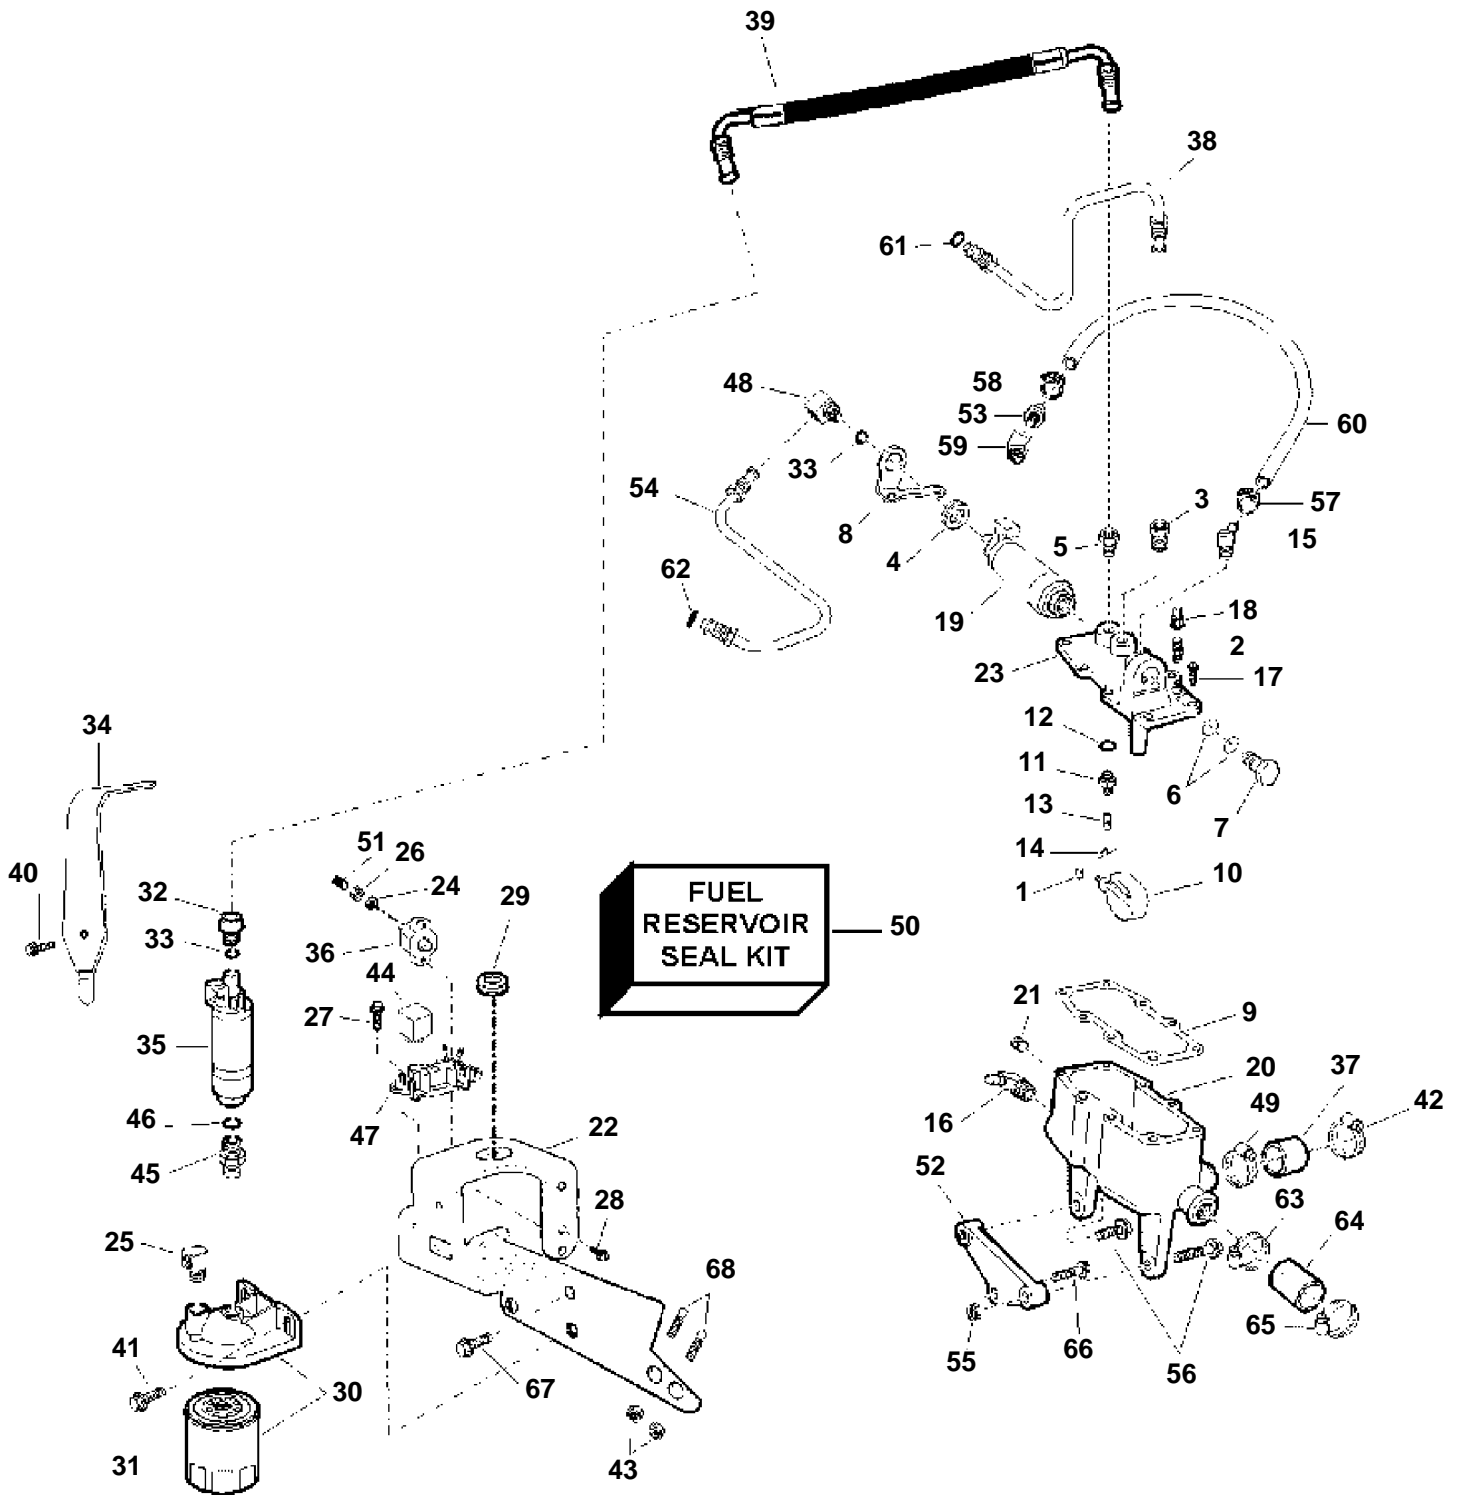

DPX385XEFS, DPX415XEFS

GR71885

DPX385XEFS, DPX415XEFS

REF	PART NO.	QTY	DESCRIPTION	NOTES
1	3852034	1	Retainer, Float pin	
2	3854152	1	Valve, Reservoir assy	
3	3852462	1	Fitting, Fuel line to reservoir	
4	3852481	1	Grommet, Fuel pump to cover	Reservoir assy
5	3852017	1	Adapter, Fuel line	LP pump to reservoir
6	3853642	2	O-ring, Retainer, fuel pump	Part of engine gasket kit
7	3853572	1	Retainer, Fuel pump to cover	Reservoir assy
8	3853573	1	Bracket, Fuel pump grommet	Reservoir assy
9	3857728	1	Gasket, Cover	Reservoir assy
10	3853575	1	Float, Reservoir assy	
11	3853576	1	Spring seat, Float needle	Reservoir assy
12	3853577	1	Gasket, Float needle seat	Reservoir assy
13	3853578	1	Needle, Float	Reservoir assy
14	3853579	1	Clip, Needle to float	Reservoir assy
15	3853597	1	Elbow, Vent, reservoir to intake	
16	3852480	1	Elbow, Reservoir to thermostat hsg	
17	3853606	8	Screw, Cover to reservoir	Reservoir assy
18	3853616	1	Protective cap, Pressure valve	
19	3857650	1	Fuel pump, High pressure	
20	3854149	1	Reservoir	
21	3852167	1	· Plug, Reservoir drain	
22		1	Bracket, Fuel pump and relay mounting	
23	3854405	1	Cardboard tube, Reservoir assy	
24	3852001	2	Spring washer, Circuit breaker	
25	3852013	1	Elbow, Inlet, fuel filter cover	
26	3852064	2	Nut, Circuit breaker	
27	3852208	2	Screw, Relay and cable assy	
28	3853620	2	Hexagon screw, Circuit breaker to bracket	Electrical ignition
29	3858342	1	Grommet, Fuel pump to bracket	
30	3850861	1	Kit	
31	3852413	1	· Filter	
	3853261	1	Clamp, Oil withdrawal tube to fuel filter brkt	Not shown
	3852495	1	Spacer, Clamp, oil tube to fuel filter bracket	Not shown
32	856954	1	Nipple, Fuel line to fuel pump	
33	3850820	2	· O-ring, Fitting	
34	3854377	2	Bracket, Cylinder head	
	3853273	2	Nut, Stud, bracket to cylinder head	Not shown
35	3857985	1	Fuel pump, Low pressure	
36	3854282	1	Switch, 12.5A	
37	3855684	1	Hose, Vapor separator to oil cooler	
38	3854646	1	Fuel pipe, Fuel regulator to reservoir	GSi/DPX
	3856970	1	Fuel pipe, Fuel regulator to reservoir	Gi
39	3858225	1	Fuel pipe, LP pump to reservoir	Gi
	3858226	1	Fuel pipe, LP pump to reservoir	GSi/DPX
		1	Bracket, Fuel line clamp	Not shown
40	3852117	1	Stud, Lift bracket and fuel pump bracket	
41	3853326	1	Screw, Fuel filter to bracket	
	3852129	1	Nut, Screw, fuel filter assy to bracket	Not shown
42	3852098	1	Hose clamp, Hose to gimbal	
43	3852129	2	Nut	
44	3857533	1	Relay, Fuel pump	
45	3853493	1	Fitting, Fuel pump to fuel filter cover	
46	3850819	1	O-ring, Fitting, fuel pump to cover	Fuel filter
47	3852210	1	Bracket, Relay	
48	3854924	1	Fitting, Valve	HP fuel pump
49	3852602	1	Hose clamp, Hose to reservoir	
50	3850374	1	Kit, Fuel reservoir	
51	3853537	2	Protective cap, Breaker assy, fuel pump	
52	3854582	1	Bracket, Reservoir to flywheel hsg	SX
	3850271	1	Bracket, Reservoir to flywheel hsg	DPX
53	3852225	1	Impulse limiter	
54	3854645	1	Fuel pipe, HP fuel pump to fuel rail	Gi
	3857885	1	Fuel pipe, HP fuel pump to fuel rail	GSi